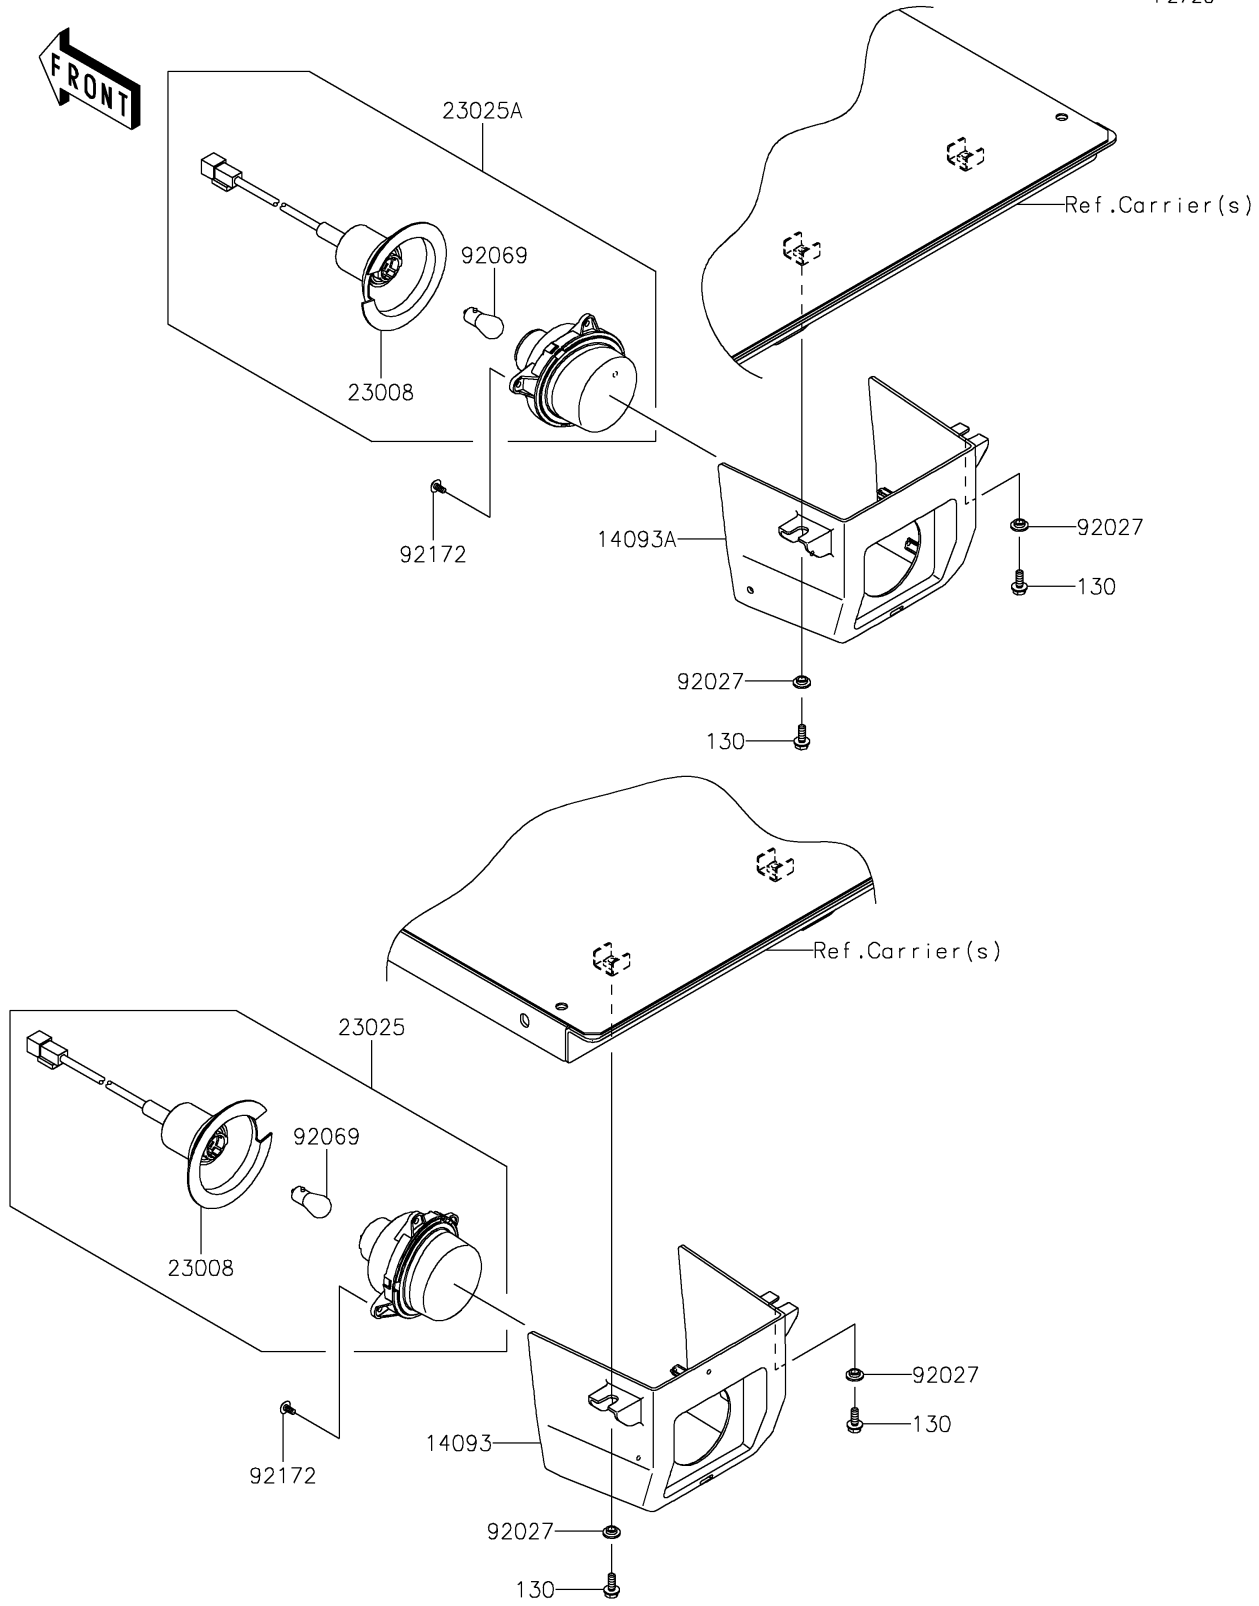

2018 MULE PRO-FXT™ EPS PARTS DIAGRAM

Taillight(s)

F2720

2018 MULE PRO-FXT™ EPS PARTS LIST

Taillight(s)

ITEM NAME	PART NUMBER	QUANTITY
BOLT-FLANGED,6X16 (Ref # 130)	130CA0616	4
COVER,TAIL LAMP,LH (Ref # 14093)	14093-0580	1
COVER,TAIL LAMP,RH (Ref # 14093A)	14093-0581	1
SOCKET-ASSY (Ref # 23008)	23008-0162	2
LAMP-TAIL,LH (Ref # 23025)	23025-0334	1
LAMP-TAIL,RH (Ref # 23025A)	23025-0341	1
COLLAR,L=4.6 (Ref # 92027)	92027-1168	4
BULB,12V 21/5W (Ref # 92069)	92069-0072	2
SCREW,TAPPING,5X10 (Ref # 92172)	92172-0262	6