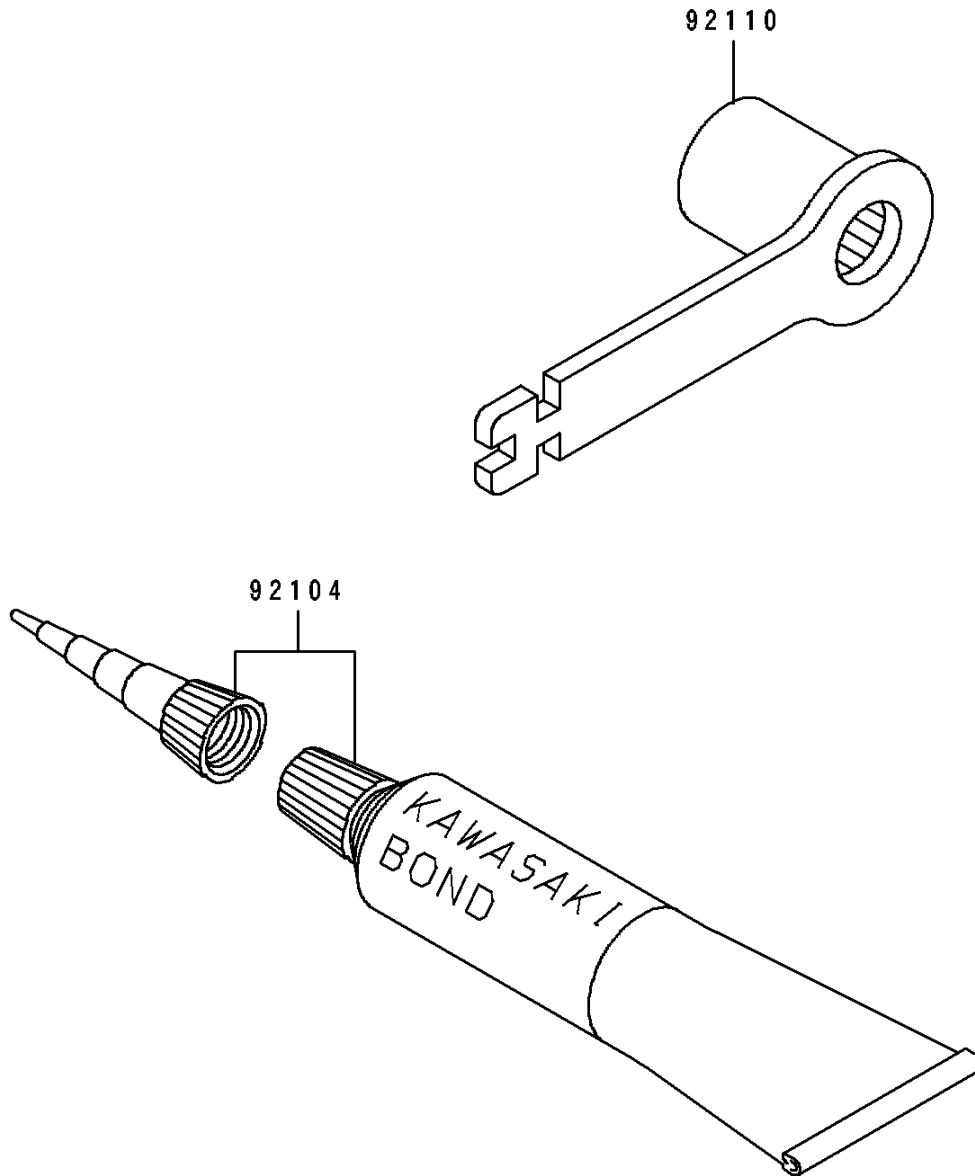

1997 KX125 PARTS DIAGRAM

Owner's Tools

F2810

1997 KX125 PARTS LIST

Owner's Tools

ITEM NAME	PART NUMBER	QUANTITY
GASKET-LIQUID,TUBE,100G,SILVER (Ref # 92104)	92104-002	1
TOOL-WRENCH,BOX,21MM&SPOKE (Ref # 92110)	92110-1176	1