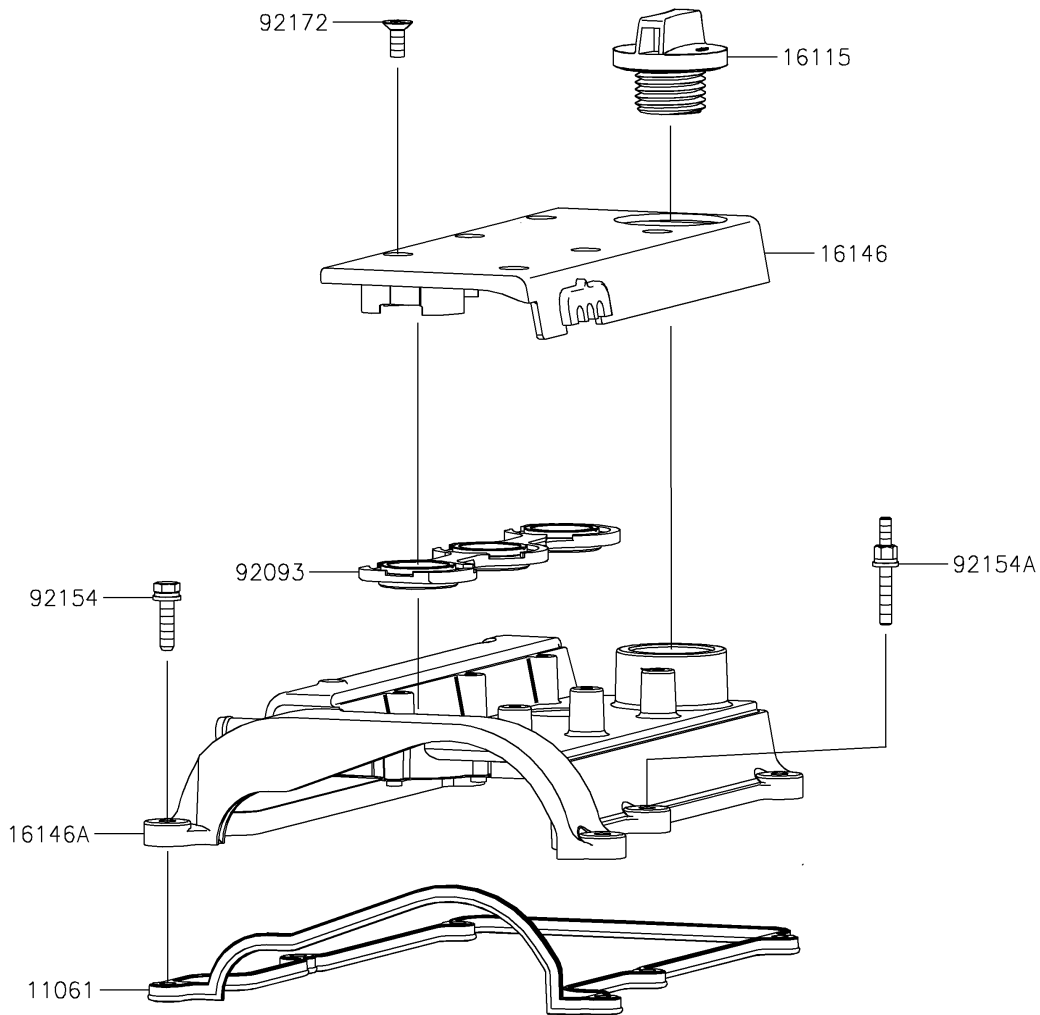

2020 MULE PRO-FXT™ EPS LE PARTS DIAGRAM

Cylinder Head Cover

E1112

2020 MULE PRO-FXT™ EPS LE PARTS LIST

Cylinder Head Cover

ITEM NAME	PART NUMBER	QUANTITY
GASKET,HEAD COVER (Ref # 11061)	11061-0953	1
CAP-OIL FILLER (Ref # 16115)	16115-0027	1
COVER-ASSY,SPARK PLUG (Ref # 16146)	16146-0738	1
COVER-ASSY,CYLINDER HEAD (Ref # 16146A)	16146-0741	1
SEAL,SPARK PLUG COVER (Ref # 92093)	92093-0608	1
BOLT,6X25 (Ref # 92154)	92154-1583	5
BOLT (Ref # 92154A)	92154-1584	1
SCREW,6X16 (Ref # 92172)	92172-0905	6