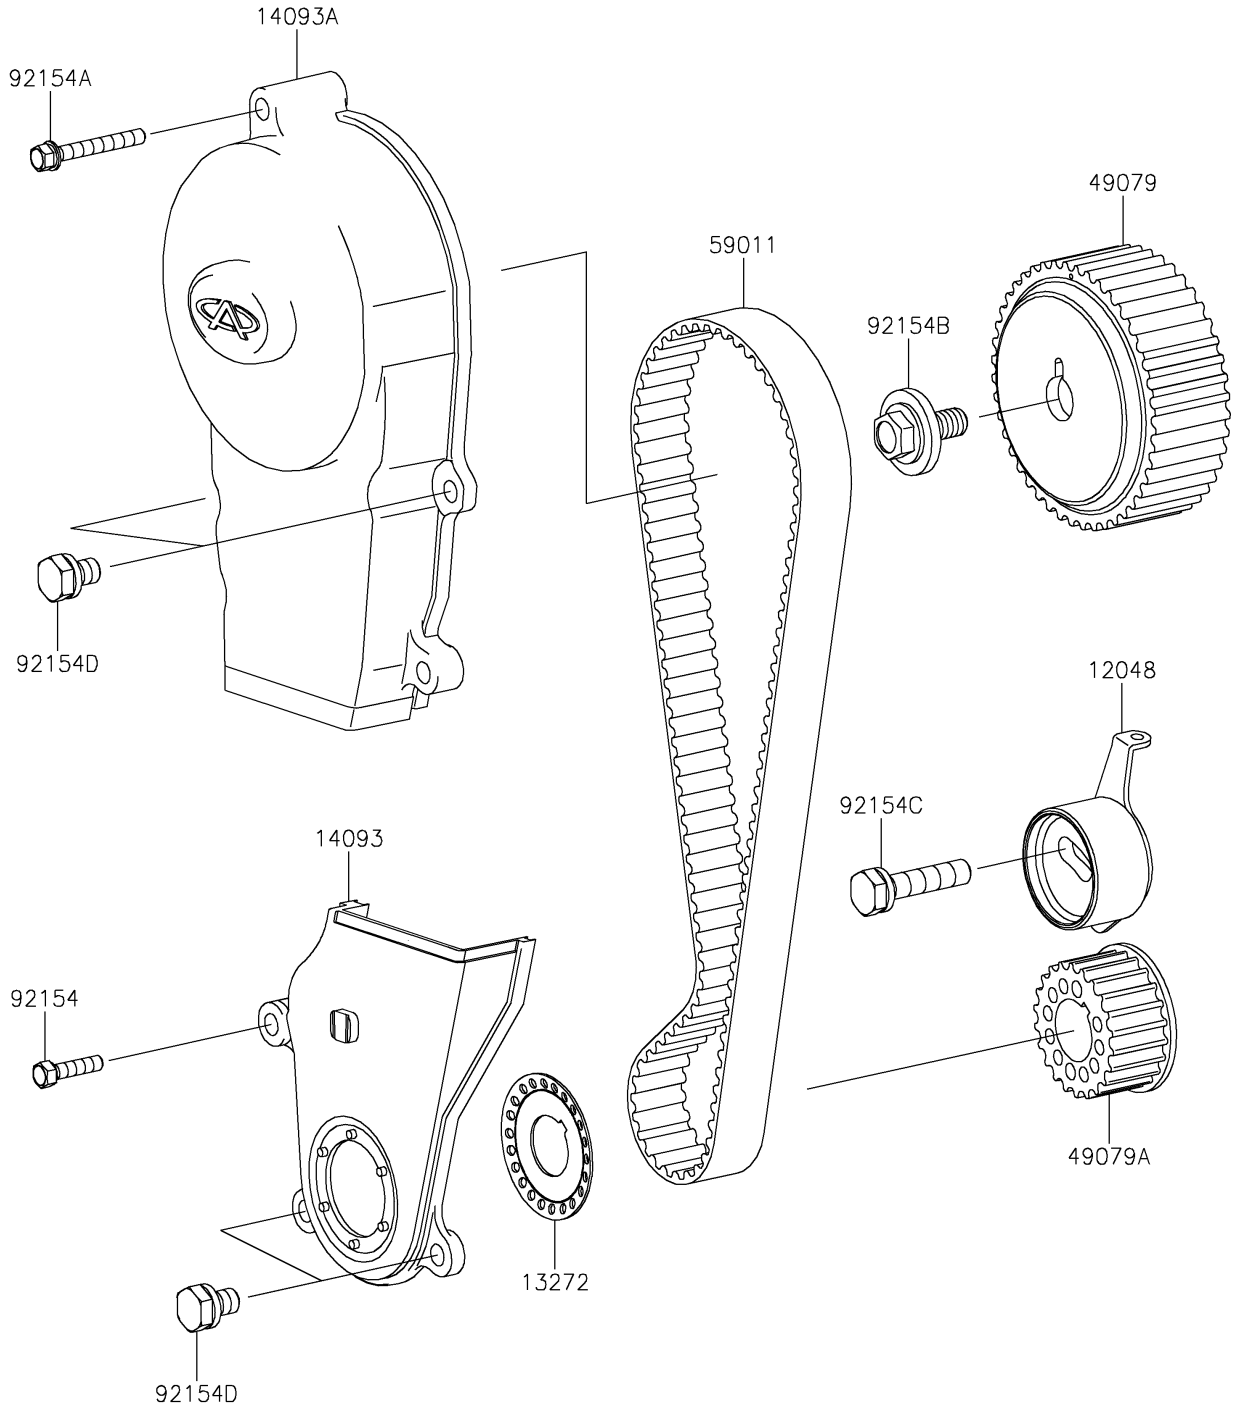

# 2020 MULE PRO-FXT™ EPS LE PARTS DIAGRAM

Timing Belt

E1215

## 2020 MULE PRO-FXT™ EPS LE PARTS LIST

### Timing Belt

ITEM NAME	PART NUMBER	QUANTITY
TENSIONER-ASSY (Ref # 12048)	12048-0093	1
PLATE,TIMING BELT (Ref # 13272)	13272-1872	1
COVER,TIMING BELT,LWR (Ref # 14093)	14093-0200	1
COVER,TIMING BELT,UPP (Ref # 14093A)	14093-0201	1
PULLEY-BELT,CAMSHAFT (Ref # 49079)	49079-0023	1
PULLEY-BELT,CRANKSHAFT (Ref # 49079A)	49079-0024	1
BELT,TIMING (Ref # 59011)	59011-0042	1
BOLT,6X25 (Ref # 92154)	92154-1583	1
BOLT,6X50 (Ref # 92154A)	92154-1591	1
BOLT,FLANGED (Ref # 92154B)	92154-1614	1
BOLT,10X45 (Ref # 92154C)	92154-1615	1
BOLT,6X16 (Ref # 92154D)	92154-1617	4