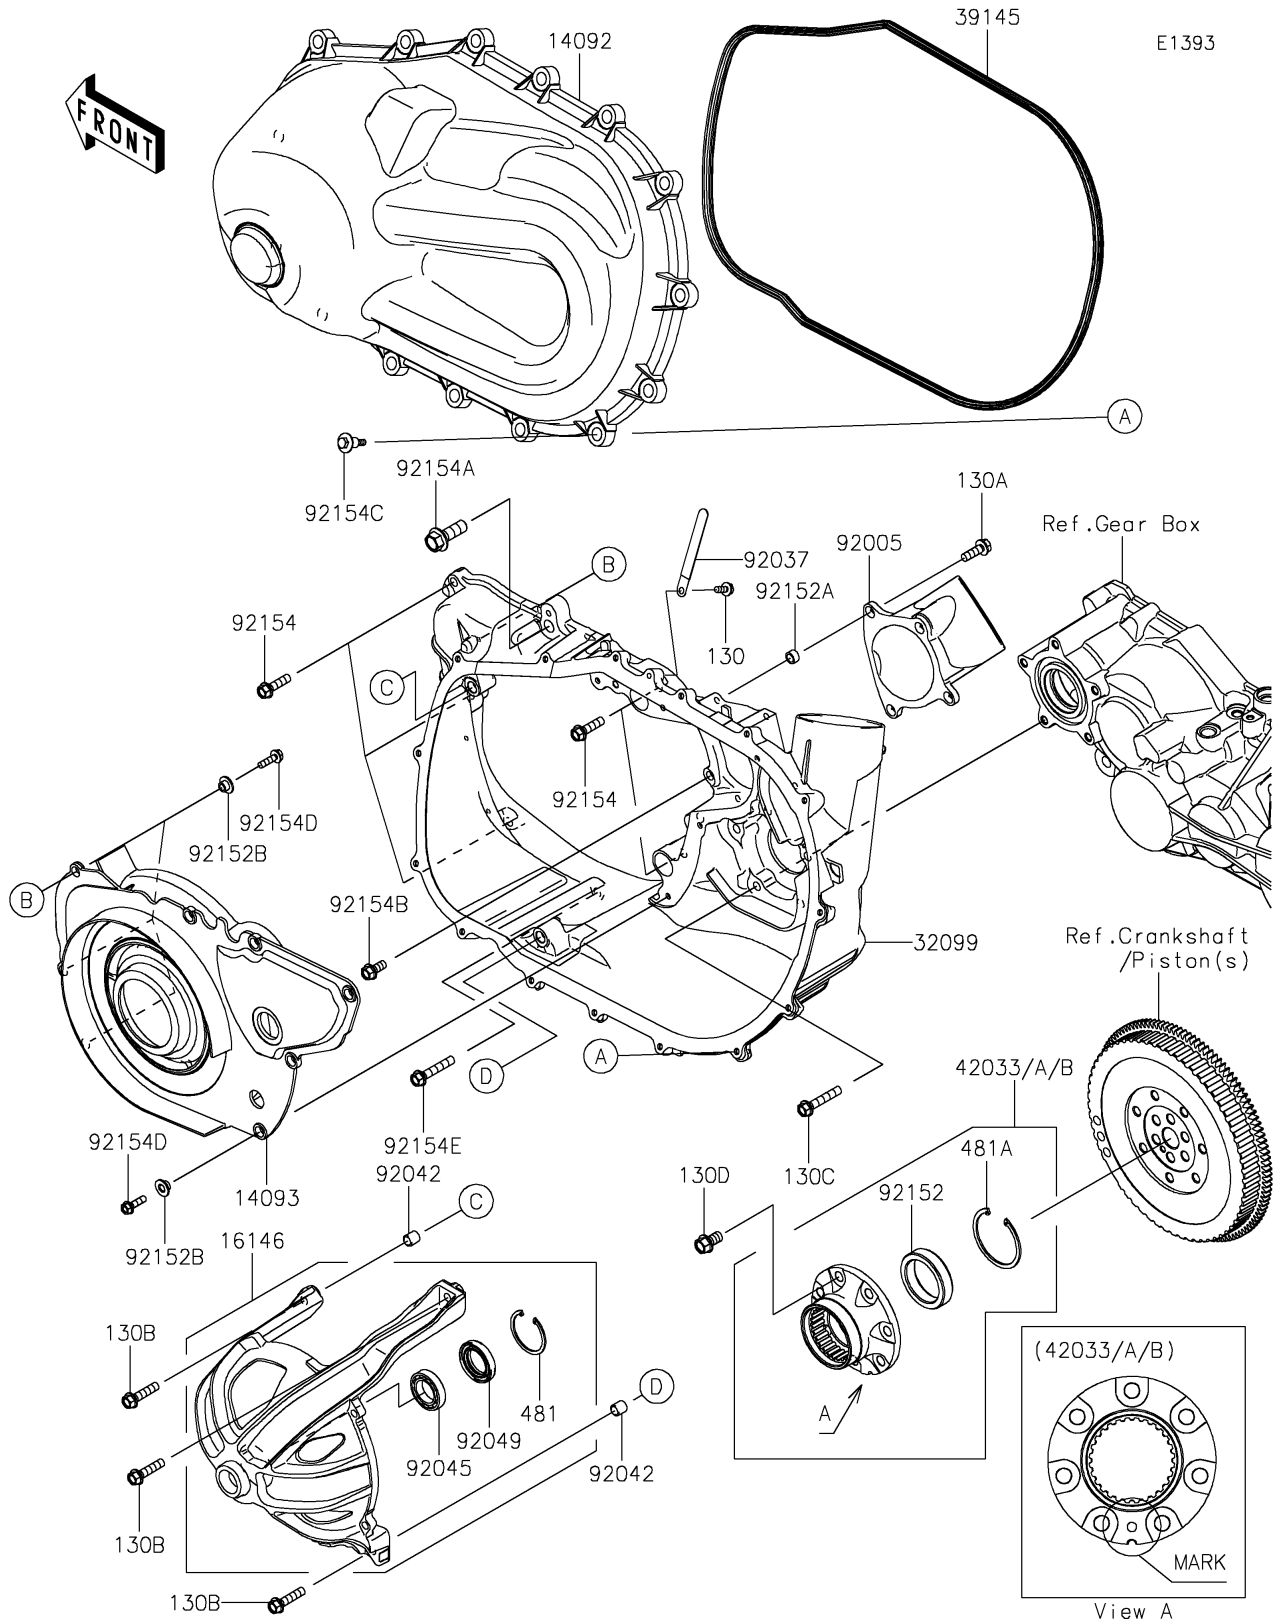

2018 MULE PRO-FXT™ EPS LE PARTS DIAGRAM

Converter Cover

2018 MULE PRO-FXT™ EPS LE PARTS LIST

Converter Cover

ITEM NAME	PART NUMBER	QUANTITY
BOLT-FLANGED,6X14 (Ref # 130)	130BA0614	1
BOLT-FLANGED,8X25 (Ref # 130A)	130BA0825	4
BOLT-FLANGED,8X35 (Ref # 130B)	130BA0835	3
BOLT-FLANGED,8X45 (Ref # 130C)	130BA0845	5
BOLT-FLANGED,10X18 (Ref # 130D)	130CA1018	7
COVER,CVT (Ref # 14092)	14092-1202	1
COVER (Ref # 14093)	14093-0717	1
COVER-ASSY (Ref # 16146)	16146-0734	1
CASE,CVT (Ref # 32099)	32099-0746	1
TRIM-SEAL (Ref # 39145)	39145-0047	1
COUPLING-ASSY,B MARK,WHITE (Ref # 42033)	42033-0582	1
COUPLING-ASSY,A MARK,BLUE (Ref # 42033A)	42033-0583	1
COUPLING-ASSY,C MARK,YELLOW (Ref # 42033B)	42033-0584	1
CIRCLIP-TYPE-C,45MM (Ref # 481)	481J4500	1
CIRCLIP (Ref # 481A)	481J6200	1
FITTING,INTAKE (Ref # 92005)	92005-0762	1
CLAMP (Ref # 92037)	92037-1993	1
PIN,DOWEL,12X14 (Ref # 92042)	92042-031	2
BEARING-BALL,#6905 (Ref # 92045)	92045-036	1
SEAL-OIL,HTC 28X45X8 (Ref # 92049)	92049-0767	1
COLLAR (Ref # 92152)	92152-1822	1
COLLAR,8.8X12.3X6.9 (Ref # 92152A)	92152-1853	4
COLLAR (Ref # 92152B)	92152-1931	8
BOLT,FLANGED,8X30 (Ref # 92154)	92154-0850	5
BOLT,FLANGED,12X35 (Ref # 92154A)	92154-1337	1
BOLT,FLANGED,8X18 (Ref # 92154B)	92154-1386	1
BOLT,CVT COVER (Ref # 92154C)	92154-1522	15
BOLT,FLANGED,6X22 (Ref # 92154D)	92154-1525	8
BOLT,FLANGED,8X45 (Ref # 92154E)	92154-1526	1