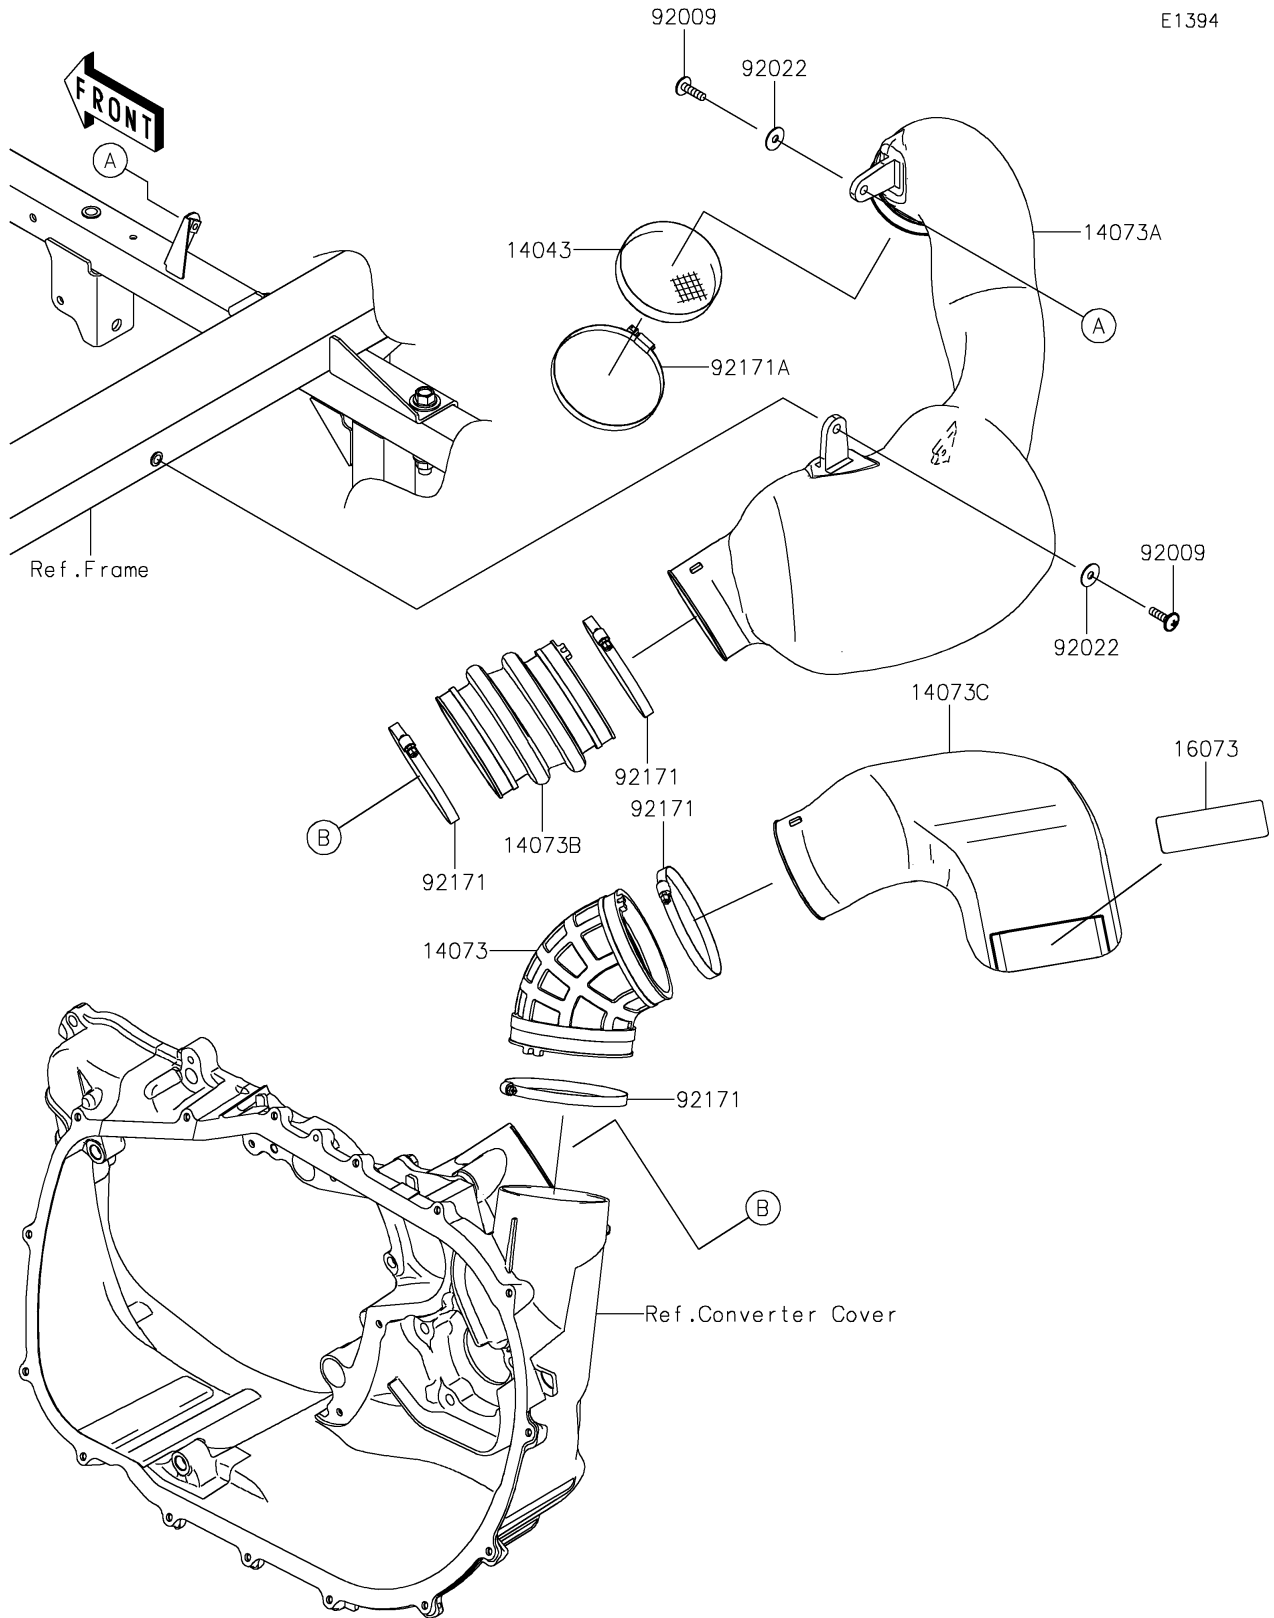

2018 MULE PRO-FXT™ EPS LE PARTS DIAGRAM

Air Cleaner-Belt Converter

E1394

2018 MULE PRO-FXT™ EPS LE PARTS LIST

Air Cleaner-Belt Converter

ITEM NAME	PART NUMBER	QUANTITY
FILTER (Ref # 14043)	14043-0013	1
DUCT,EXHAUST (Ref # 14073)	14073-0788	1
DUCT,INTAKE (Ref # 14073A)	14073-0789	1
DUCT,INTAKE (Ref # 14073B)	14073-0790	1
DUCT,EXHAUST (Ref # 14073C)	14073-0793	1
INSULATOR (Ref # 16073)	16073-0826	1
SCREW,6X22 (Ref # 92009)	92009-1441	2
WASHER,PLAIN,6.5X20X1 (Ref # 92022)	92022-165	2
CLAMP (Ref # 92171)	92171-1383	4
CLAMP (Ref # 92171A)	92171-3716	1