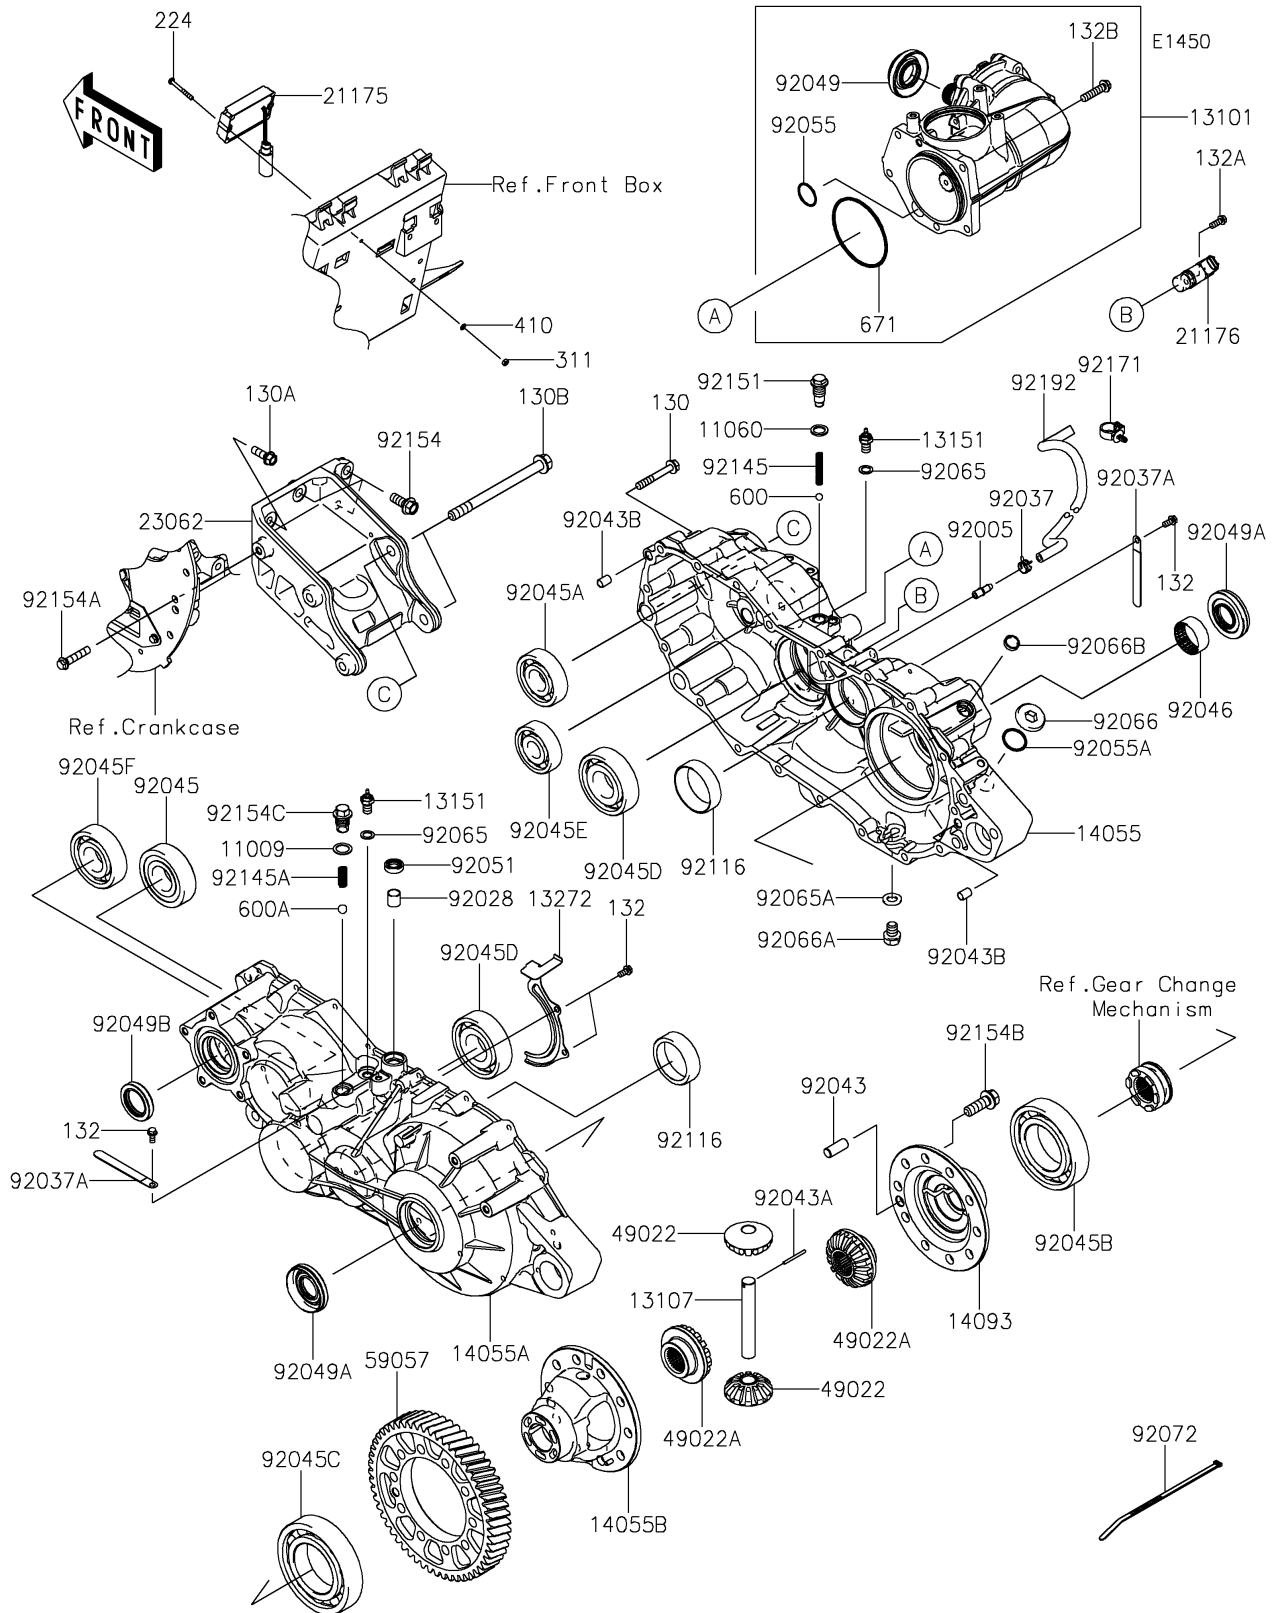

2020 MULE PRO-FXT™ EPS LE PARTS DIAGRAM

Gear Box

2020 MULE PRO-FXT™ EPS LE PARTS LIST

Gear Box

ITEM NAME	PART NUMBER	QUANTITY
GASKET,15.5X22X1 (Ref # 11009)	11009-1008	1
GASKET,14X20X2 (Ref # 11060)	11060-1287	1
GEAR-ASSY,PARTICULAR (Ref # 13101)	13101-0636	1
SHAFT (Ref # 13107)	13107-0793	1
SWITCH-COMP,NEUTRAL (Ref # 13151)	13151-1080	2
PLATE (Ref # 13272)	13272-1624	1
CASE-GEAR,RH (Ref # 14055)	14055-0607	1
CASE-GEAR,LH (Ref # 14055A)	14055-0608	1
CASE-GEAR,DIFF (Ref # 14055B)	14055-0614	1
COVER,DIFF (Ref # 14093)	14093-0048	1
CONTROL UNIT-ELECTRONIC,DIFF (Ref # 21175)	21175-0885	1
SENSOR,ROTATION (Ref # 21176)	21176-0767	1
BRACKET-COMP (Ref # 23062)	23062-0807	1
GEAR-BEVEL,PINION,12T (Ref # 49022)	49022-0585	2
GEAR-BEVEL,OUTPUT,16T (Ref # 49022A)	49022-0589	2
GEAR-HELICAL,55T (Ref # 59057)	59057-0012	1
FITTING,BREATHER (Ref # 92005)	92005-1127	1
BUSHING (Ref # 92028)	92028-1347	1
CLAMP,TUBE (Ref # 92037)	92037-1505	1
CLAMP (Ref # 92037A)	92037-1993	2
PIN,DOWEL,12X30 (Ref # 92043)	92043-0789	1
PIN,DOWEL (Ref # 92043A)	92043-0806	1
PIN,DOWEL,10X14 (Ref # 92043B)	92043-1037	2
BEARING-BALL,63/32 (Ref # 92045)	92045-0764	1
BEARING-BALL,63/28 (Ref # 92045A)	92045-0765	1
BEARING-BALL,6212 (Ref # 92045B)	92045-0766	1
BEARING-BALL,6213 (Ref # 92045C)	92045-0767	1
BEARING-BALL,6307C3 (Ref # 92045D)	92045-0768	2
BEARING-BALL,B22-19C3 UR (Ref # 92045E)	92045-0769	1