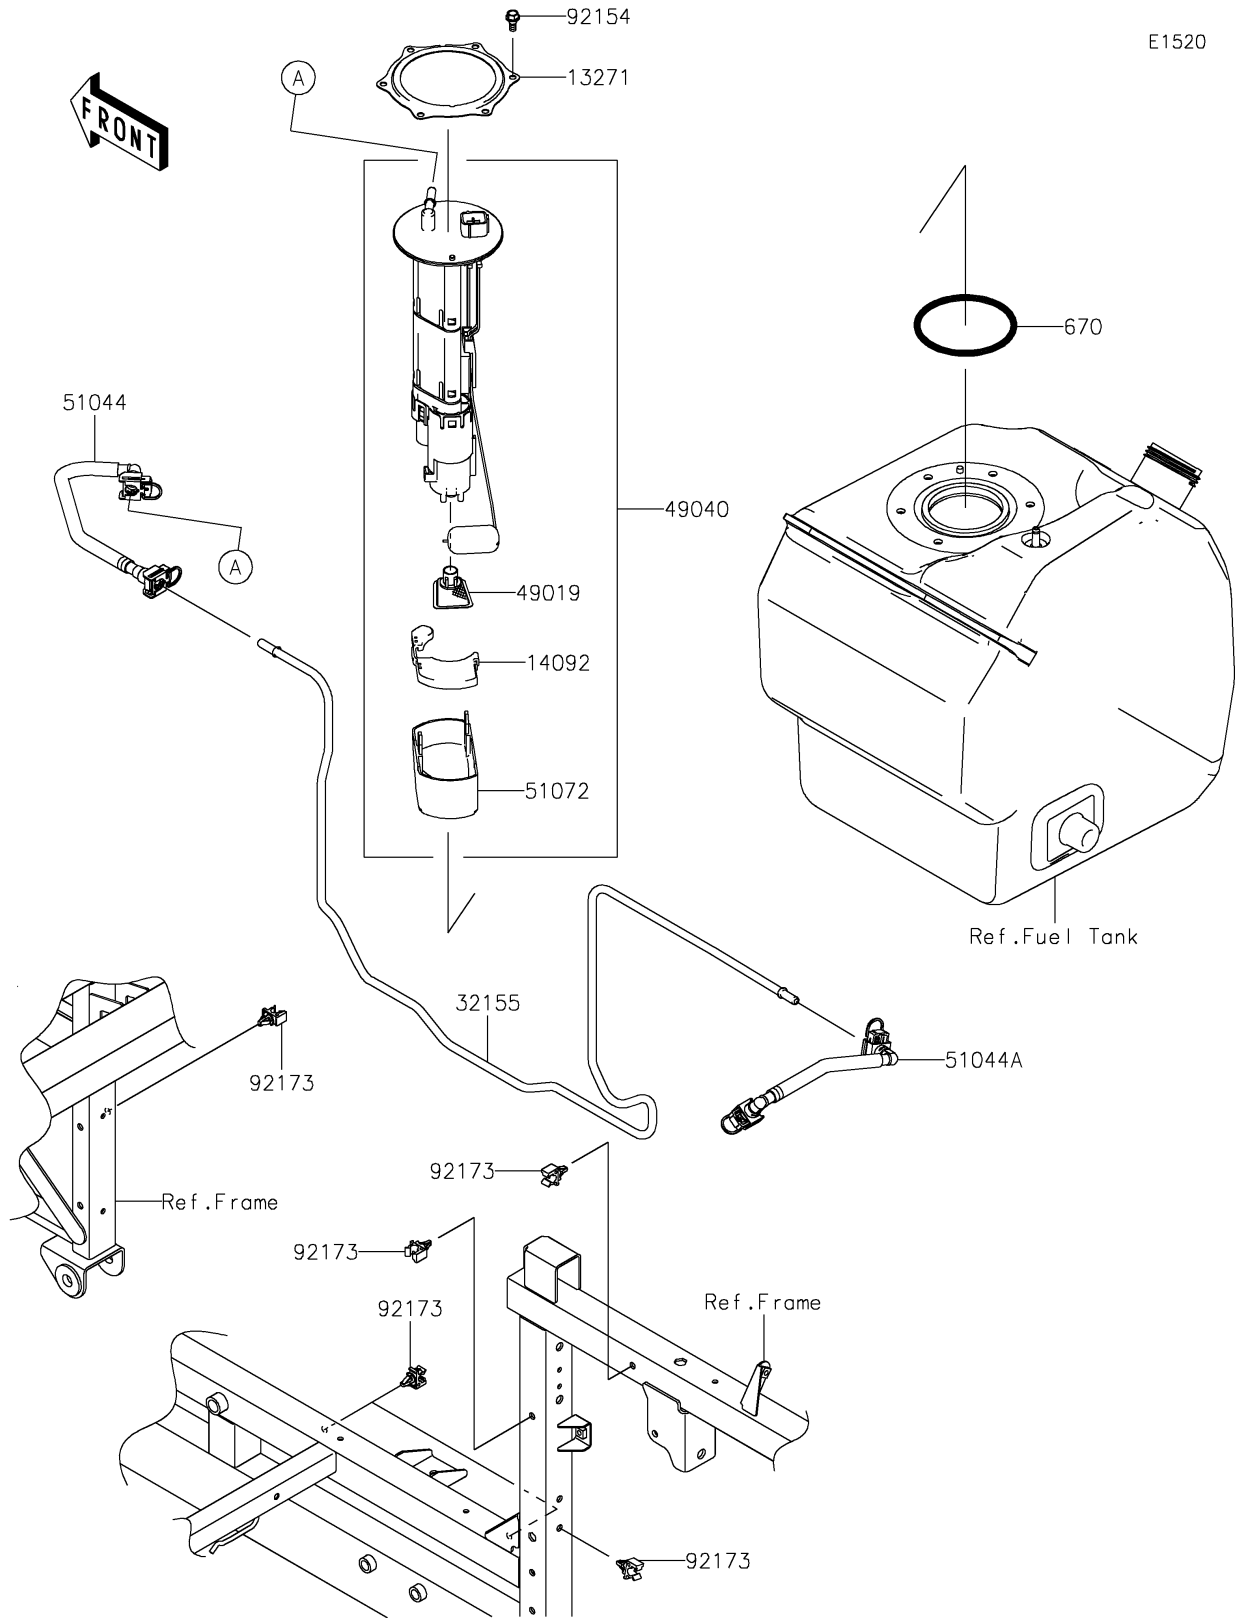

# 2018 MULE PRO-FXT™ EPS LE PARTS DIAGRAM

## Fuel Pump

## 2018 MULE PRO-FXT™ EPS LE PARTS LIST

### Fuel Pump

ITEM NAME	PART NUMBER	QUANTITY
PLATE (Ref # 13271)	13271-0980	1
COVER (Ref # 14092)	14092-1044	1
PIPE,FUEL (Ref # 32155)	32155-1619	1
FILTER-FUEL (Ref # 49019)	49019-0013	1
PUMP-FUEL (Ref # 49040)	49040-0733	1
TUBE-ASSY,TANK-PIPE (Ref # 51044)	51044-0833	1
TUBE-ASSY,PIPE-INJECTION PIPE (Ref # 51044A)	51044-0834	1
CHAMBER-FUEL (Ref # 51072)	51072-0003	1
O RING (Ref # 670)	670E5090	1
BOLT,FUEL PUMP (Ref # 92154)	92154-1326	6
CLAMP,FUEL PIPE (Ref # 92173)	92173-1213	6