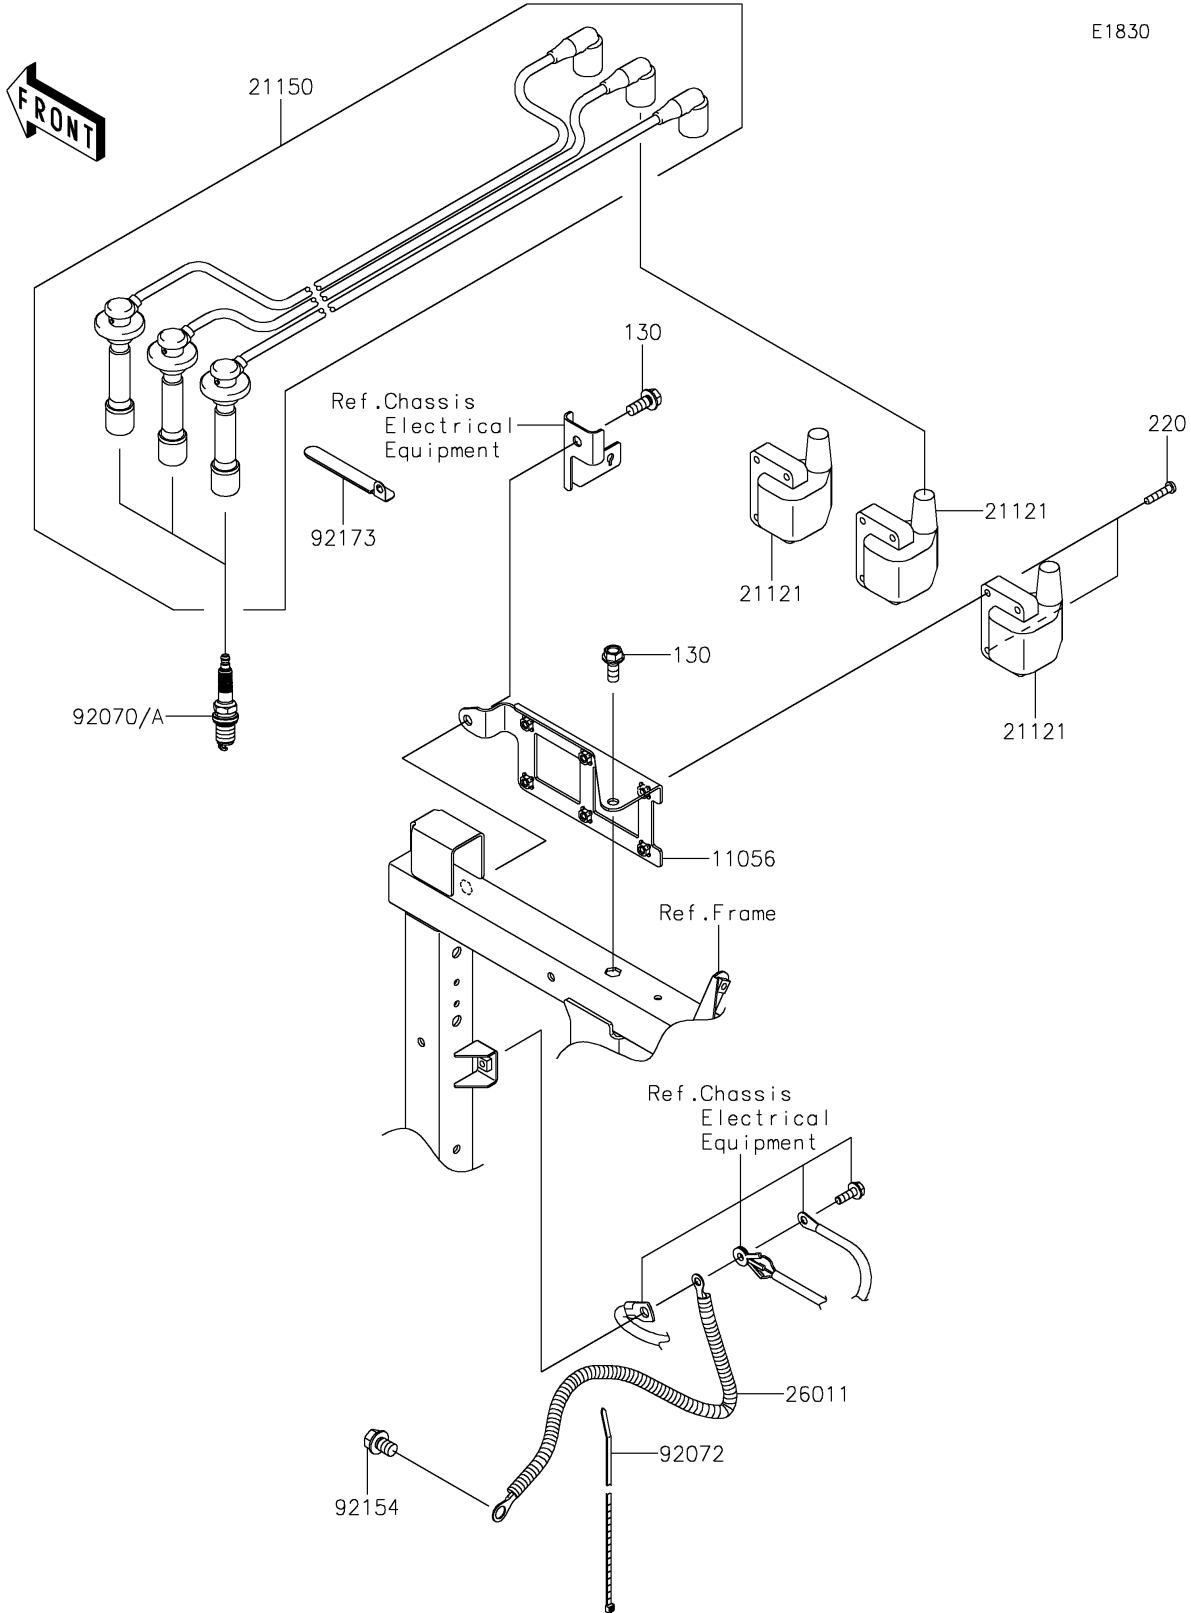

2018 MULE PRO-FXT™ EPS LE PARTS DIAGRAM

Ignition System

2018 MULE PRO-FXT™ EPS LE PARTS LIST

Ignition System

ITEM NAME	PART NUMBER	QUANTITY
BRACKET (Ref # 11056)	11056-2930	1
BOLT-FLANGED,8X20 (Ref # 130)	130BA0820	2
COIL-IGNITION (Ref # 21121)	21121-0724	3
CORD-ASSY,HIGH TENSION (Ref # 21150)	21150-0013	1
SCREW-PAN-CROS,5X25 (Ref # 220)	220AA0525	6
WIRE-LEAD (Ref # 26011)	26011-0846	1
PLUG-SPARK,7026(TORCH) (Ref # 92070)	92070-0048	3
PLUG-SPARK,IFR6B11(NGK) (Ref # 92070A)		3
BAND,L=292.1 (Ref # 92072)	92072-3509	1
BOLT,FLANGED,10X14 (Ref # 92154)	92154-1383	1
CLAMP (Ref # 92173)	92173-1056	1