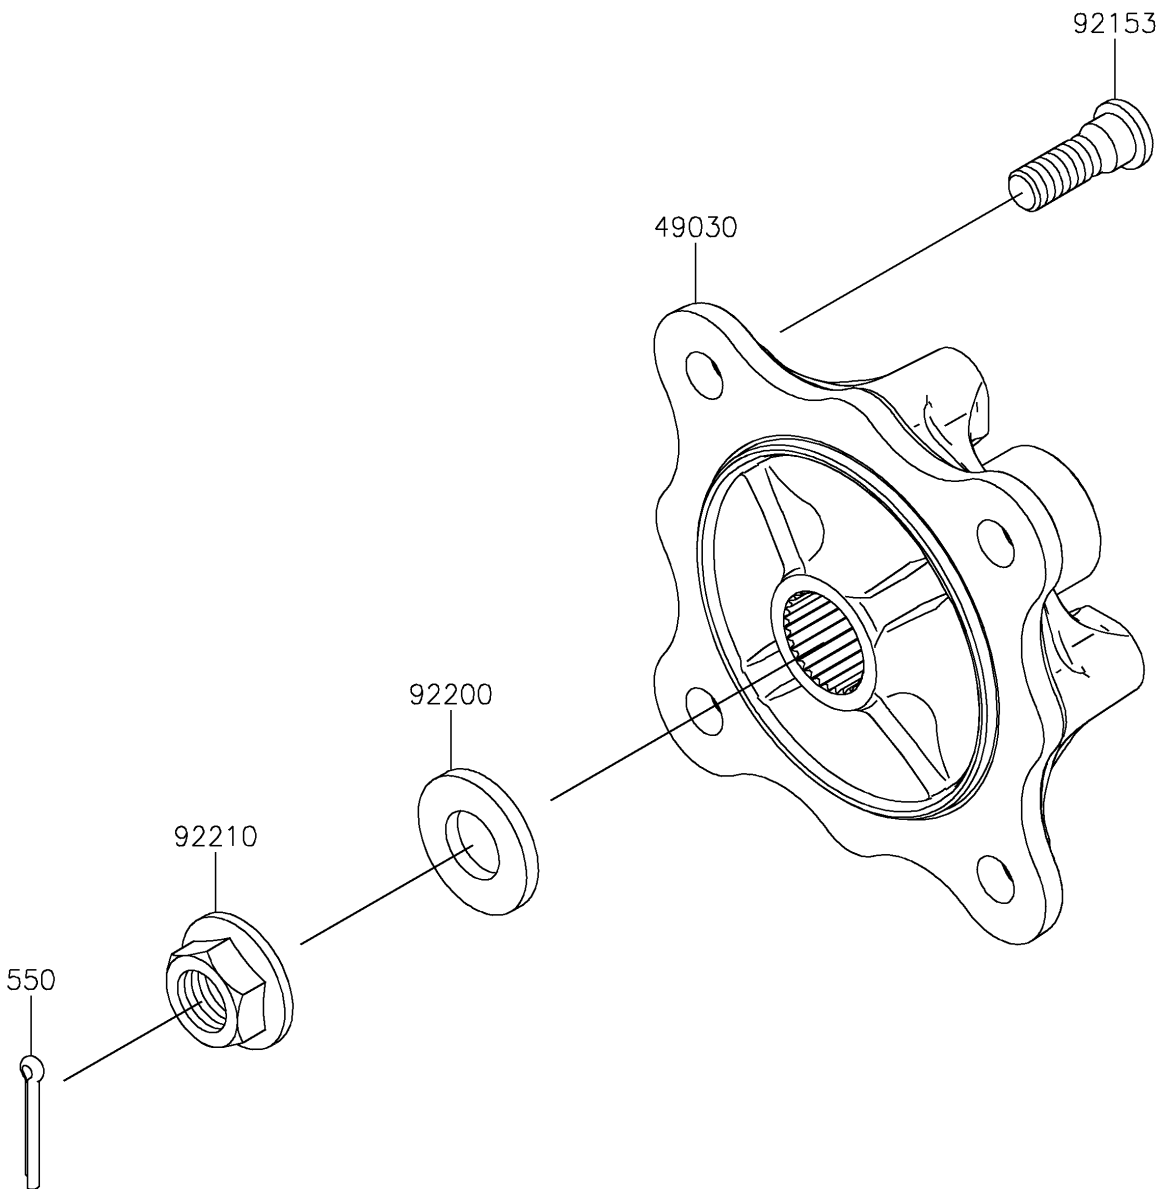

2018 MULE PRO-FXT™ EPS LE PARTS DIAGRAM

Rear Hubs/Brakes

F2240

2018 MULE PRO-FXT™ EPS LE PARTS LIST

Rear Hubs/Brakes

ITEM NAME	PART NUMBER	QUANTITY
HUB,RR (Ref # 49030)	49030-0049	2
PIN-COTTER,4.0X30 (Ref # 550)	550AA4030	2
BOLT,12MM (Ref # 92153)	92153-1915	8
WASHER,20.3X41X4.5 (Ref # 92200)	92200-0921	2
NUT,FLANGED,20MM (Ref # 92210)	92210-2093	2