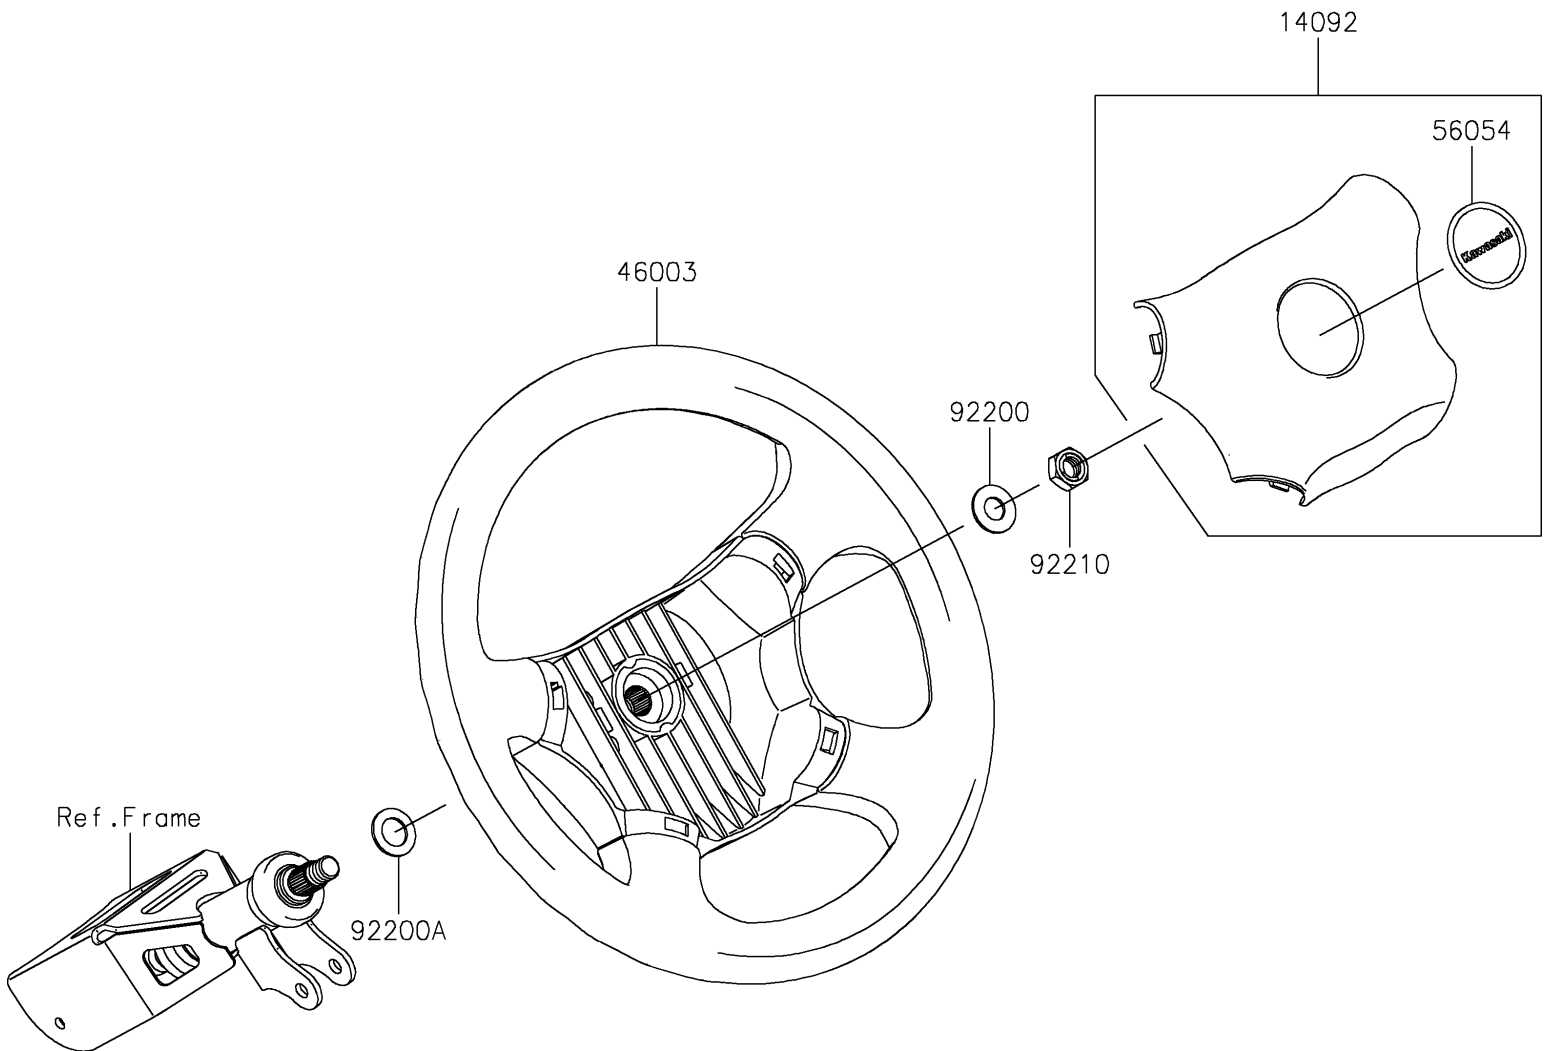

2020 MULE PRO-FXT™ EPS LE PARTS DIAGRAM

Steering Wheel

F2311

2020 MULE PRO-FXT™ EPS LE PARTS LIST

Steering Wheel

ITEM NAME	PART NUMBER	QUANTITY
COVER,HORN SWITCH (Ref # 14092)	14092-1029	1
HANDLE (Ref # 46003)	46003-0595	1
MARK,CENTER LOGO,KAWASAKI (Ref # 56054)	56054-1188	1
WASHER,12.1X25X1.6 (Ref # 92200)	92200-0455	1
WASHER,15X25X1.6 (Ref # 92200A)	92200-0460	1
NUT,LOCK,12MM (Ref # 92210)	92210-1249	1