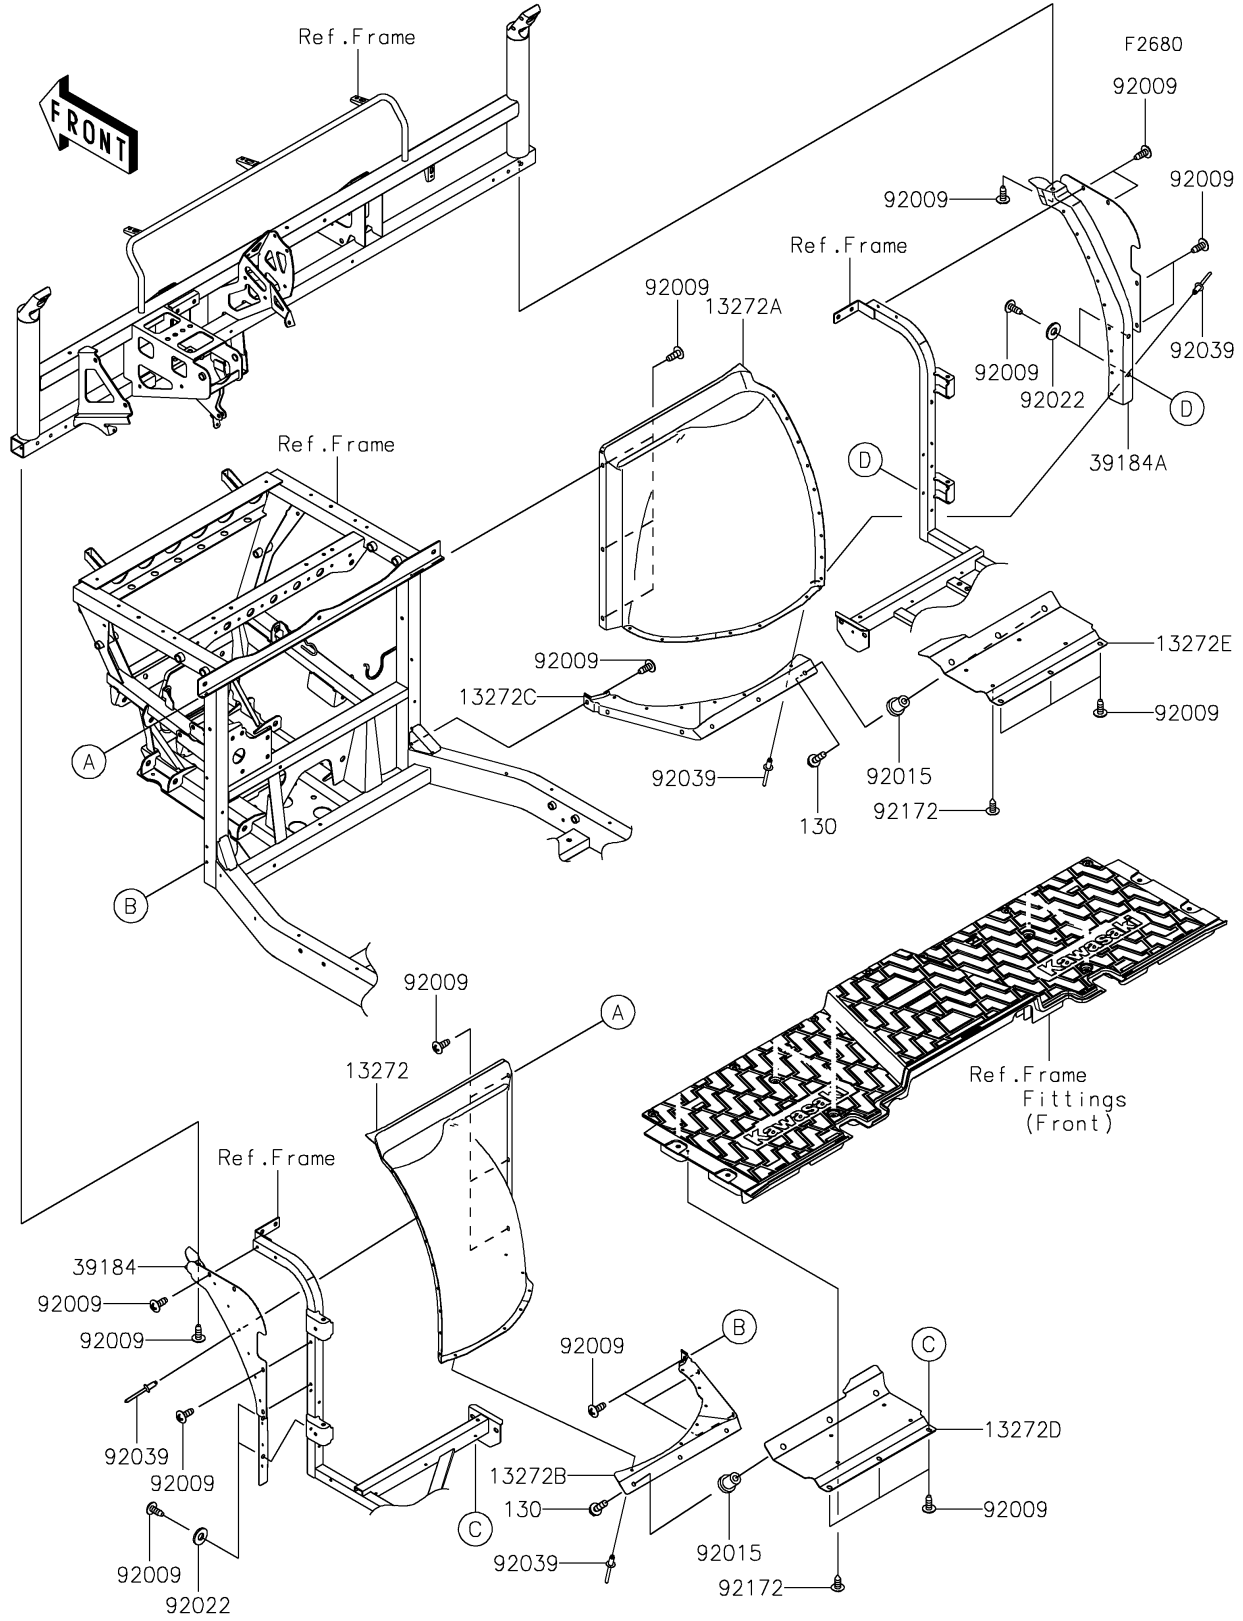

2018 MULE PRO-FXT™ EPS LE PARTS DIAGRAM

Guard(s)

2018 MULE PRO-FXT™ EPS LE PARTS LIST

Guard(s)

ITEM NAME	PART NUMBER	QUANTITY
BOLT-FLANGED,6X20 (Ref # 130)	130BA0620	6
PLATE (Ref # 13272)	13272-2323	1
PLATE (Ref # 13272A)	13272-2324	1
PLATE (Ref # 13272B)	13272-2327	1
PLATE (Ref # 13272C)	13272-2328	1
PLATE,UNDER GUARD,LH (Ref # 13272D)	13272-2330	1
PLATE,UNDER GUARD,RH (Ref # 13272E)	13272-2331	1
BRACKET-ASSY,SIDE,LH (Ref # 39184)	39184-0718	1
BRACKET-ASSY,SIDE,RH (Ref # 39184A)	39184-0719	1
SCREW,TAPPING,6X16 (Ref # 92009)	92009-1166	32
NUT,RUBBER,6MM (Ref # 92015)	92015-1692	6
WASHER,8.2X19X2 (Ref # 92022)	92022-1533	4
RIVET,4.8X7.6 (Ref # 92039)	92039-0784	30
SCREW,6X16 (Ref # 92172)	92172-0284	8