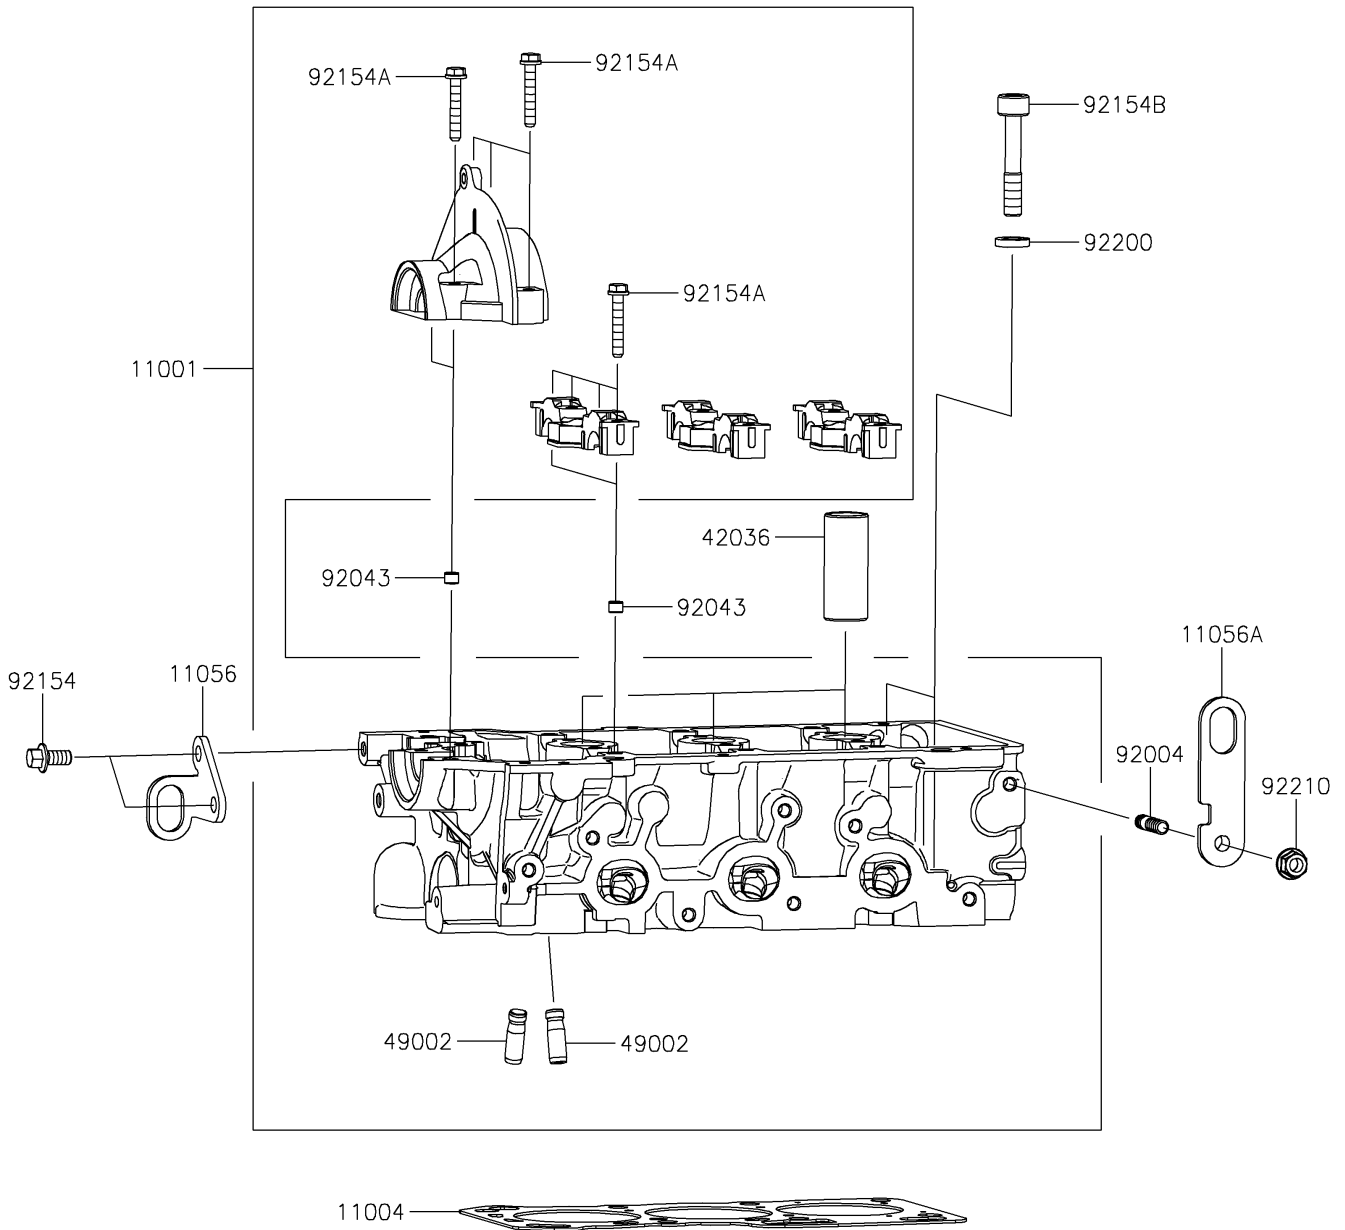

2018 MULE PRO-FXT™ EPS CAMO PARTS DIAGRAM

Cylinder Head

E1111

2018 MULE PRO-FXT™ EPS CAMO PARTS LIST

Cylinder Head

ITEM NAME	PART NUMBER	QUANTITY
HEAD-CYLINDER (Ref # 11001)	11001-0839	1
GASKET-HEAD (Ref # 11004)	11004-0747	1
BRACKET (Ref # 11056)	11056-7081	1
BRACKET (Ref # 11056A)	11056-7082	1
SLEEVE,SPARK PLUG (Ref # 42036)	42036-0764	3
GUIDE-VALVE (Ref # 49002)	49002-0030	12
STUD (Ref # 92004)	92004-0734	1
PIN (Ref # 92043)	92043-0831	8
BOLT,FLANGED,8X16 (Ref # 92154)	92154-1588	2
BOLT,6X38 (Ref # 92154A)	92154-1589	17
BOLT,SOCKET (Ref # 92154B)	92154-1590	8
WASHER (Ref # 92200)	92200-1683	8
NUT (Ref # 92210)	92210-0944	1