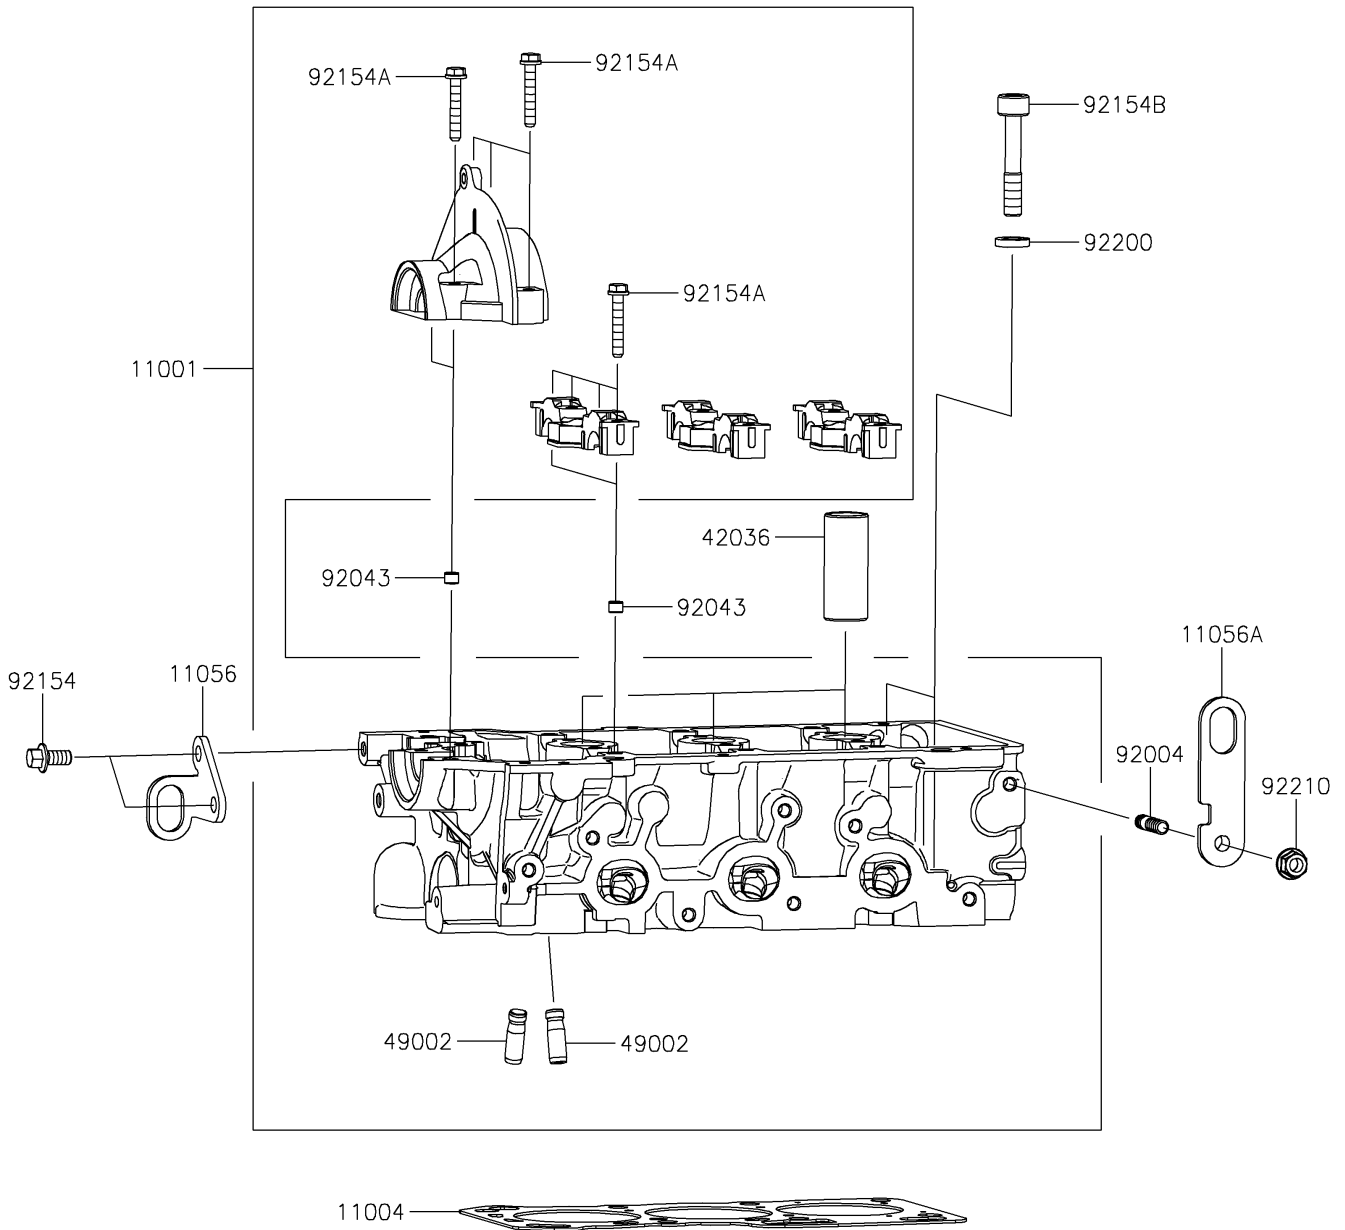

# 2019 MULE PRO-FXT™ EPS CAMO PARTS DIAGRAM

Cylinder Head

E1111

## 2019 MULE PRO-FXT™ EPS CAMO PARTS LIST

### Cylinder Head

ITEM NAME	PART NUMBER	QUANTITY
HEAD-CYLINDER (Ref # 11001)	11001-0839	1
GASKET-HEAD (Ref # 11004)	11004-0747	1
BRACKET (Ref # 11056)	11056-7081	1
BRACKET (Ref # 11056A)	11056-7082	1
SLEEVE,SPARK PLUG (Ref # 42036)	42036-0764	3
GUIDE-VALVE (Ref # 49002)	49002-0030	12
STUD (Ref # 92004)	92004-0734	1
PIN (Ref # 92043)	92043-0831	8
BOLT,FLANGED,8X16 (Ref # 92154)	92154-1588	2
BOLT,6X38 (Ref # 92154A)	92154-1589	17
BOLT,SOCKET (Ref # 92154B)	92154-1590	8
WASHER (Ref # 92200)	92200-1683	8
NUT (Ref # 92210)	92210-0944	1