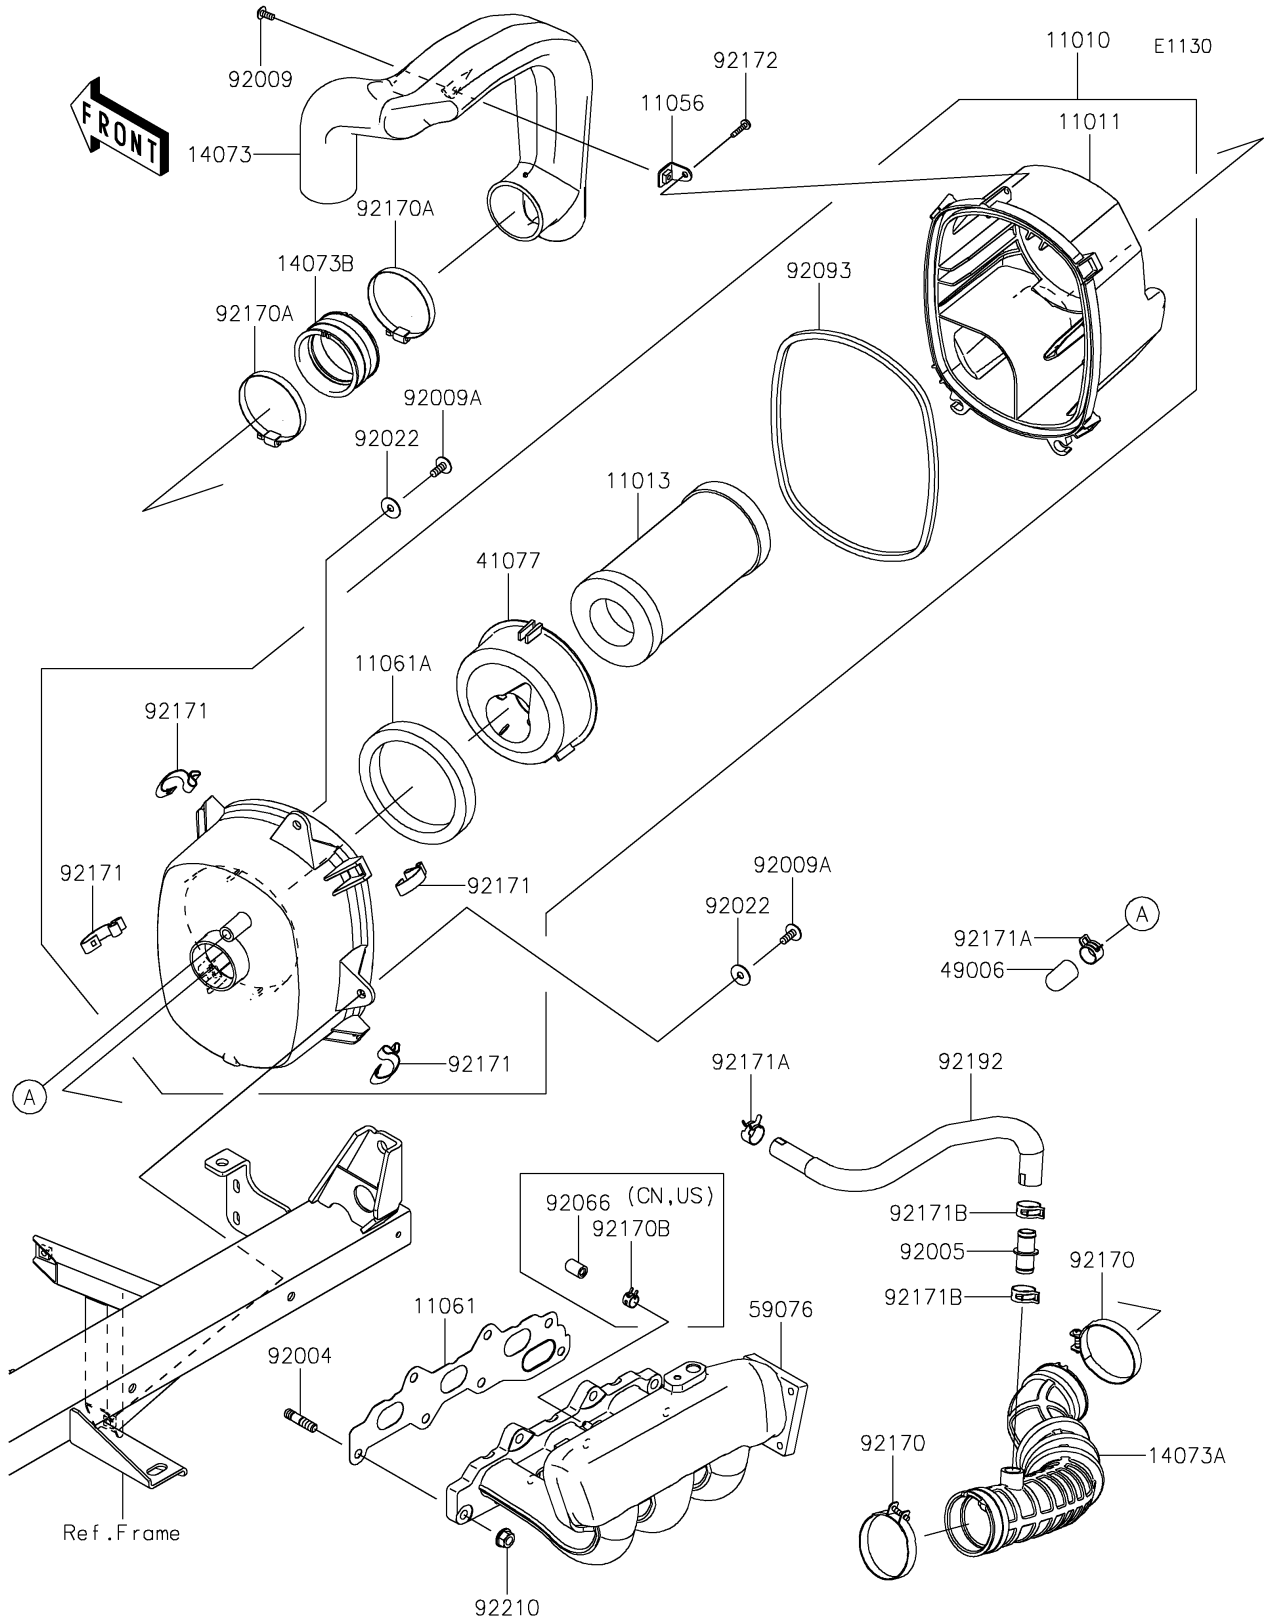

# 2020 MULE PRO-FXT™ EPS CAMO PARTS DIAGRAM

## 2020 MULE PRO-FXT™ EPS CAMO PARTS LIST

### Air Cleaner

ITEM NAME	PART NUMBER	QUANTITY
FILTER-ASSY-AIR (Ref # 11010)	11010-0860	1
CASE-AIR FILTER,UPP (Ref # 11011)	11011-0857	1
ELEMENT-AIR FILTER (Ref # 11013)	11013-1290	1
BRACKET,AIR FILTER (Ref # 11056)	11056-3734	1
GASKET,INTAKE MANIFOLD (Ref # 11061)	11061-0956	1
GASKET,ADAPTER (Ref # 11061A)	11061-0961	1
DUCT,INTAKE (Ref # 14073)	14073-0786	1
DUCT,INTAKE (Ref # 14073A)	14073-0992	1
DUCT,JOINT (Ref # 14073B)	14073-1775	1
ADAPTER,ELEMENT (Ref # 41077)	41077-0719	1
BOOT (Ref # 49006)	49006-0555	1
MANIFOLD-INTAKE (Ref # 59076)	59076-0017	1
STUD (Ref # 92004)	92004-0734	7
FITTING,DUCT-BREATHER TUBE (Ref # 92005)	92005-0992	1
SCREW,5X12 (Ref # 92009)	92009-1154	1
SCREW,6X16 (Ref # 92009A)	92009-1621	2
WASHER,PLAIN,6.5X20X1 (Ref # 92022)	92022-165	2
PLUG (Ref # 92066)	92066-0862	1
SEAL,AIR FILTER (Ref # 92093)	92093-0607	1
CLAMP (Ref # 92170)	92170-1448	2
CLAMP (Ref # 92170A)	92170-1764	2
CLAMP (Ref # 92170B)	92170-2043	1
CLAMP (Ref # 92171)	92171-0225	4
CLAMP (Ref # 92171A)	92171-0533	2
CLAMP,18.8MM (Ref # 92171B)	92171-2056	2
SCREW,TAPPING,5X20 (Ref # 92172)	92172-0009	1
TUBE,BREATHER (Ref # 92192)	92192-2365	1
NUT (Ref # 92210)	92210-0944	7