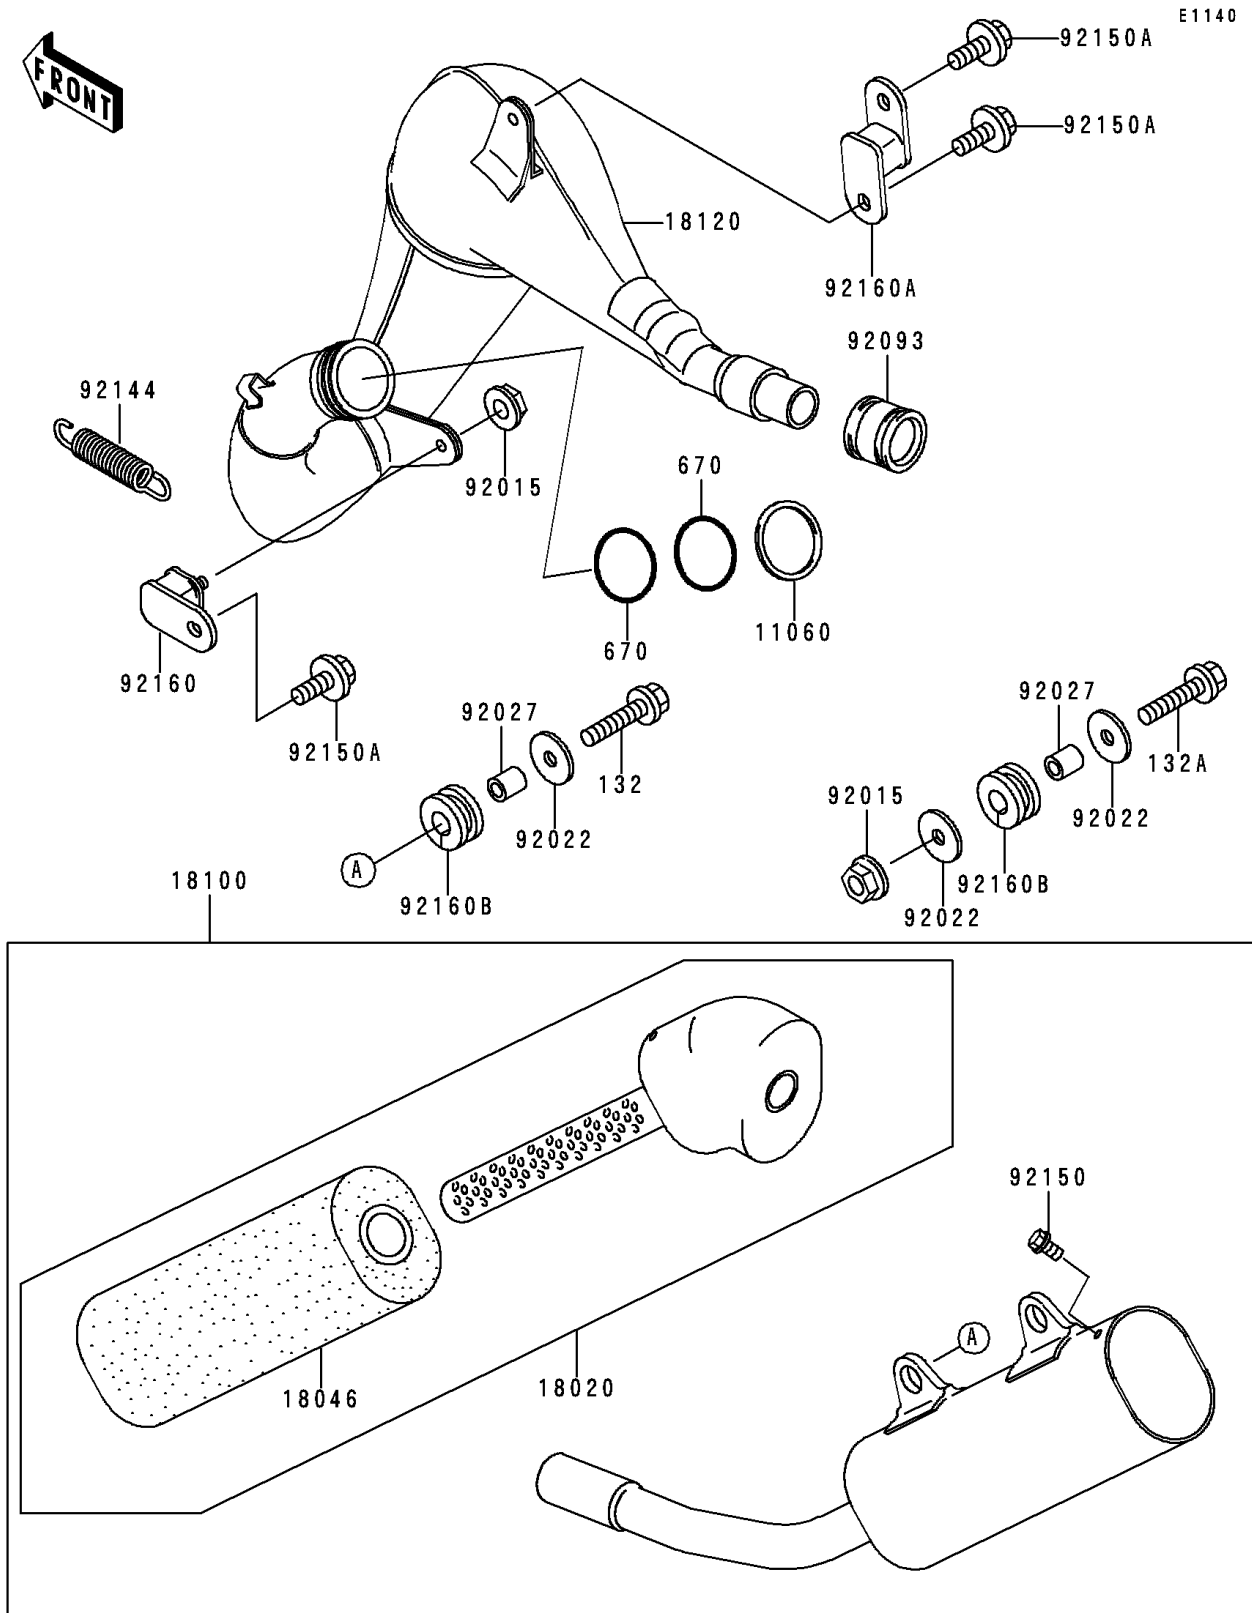

1998 KX125 PARTS DIAGRAM

Muffler(s)

1998 KX125 PARTS LIST

Muffler(s)

ITEM NAME	PART NUMBER	QUANTITY
BOLT-FLANGED-SMALL (Ref # 132)	132G0625	1
BOLT-FLANGED-SMALL (Ref # 132A)	132G0635	1
O RING,39MM (Ref # 670)	670E3039	2
GASKET,EXHAUST PIPE (Ref # 11060)	11060-1370	1
BAFFLE (Ref # 18020)	18020-1236	1
WOOL,BAFFLE PIPE (Ref # 18046)	18046-1379	1
BODY-ASSY-MUFFLER (Ref # 18100)	18100-1076	1
CHAMBER-EXHAUST (Ref # 18120)	18120-1082	1
NUT,FLANGED,6MM (Ref # 92015)	92015-1078	2
WASHER,6.5X22X1.6 (Ref # 92022)	92022-237	3
COLLAR,6.8X10X11.5 (Ref # 92027)	92027-1210	2
SEAL,MUFFLER CONNECTING (Ref # 92093)	92093-1363	1
SPRING,EXHAUST CONNECTING (Ref # 92144)	92144-1470	2
BOLT,5X8 (Ref # 92150)	92150-1406	4
BOLT,6X12 (Ref # 92150A)	92150-1435	3
DAMPER,MUFFLER,FR (Ref # 92160)	92160-1176	1
DAMPER,MUFFLER,RR (Ref # 92160A)	92160-1201	1
DAMPER,MUFFLER FITTING (Ref # 92160B)	92160-1913	2