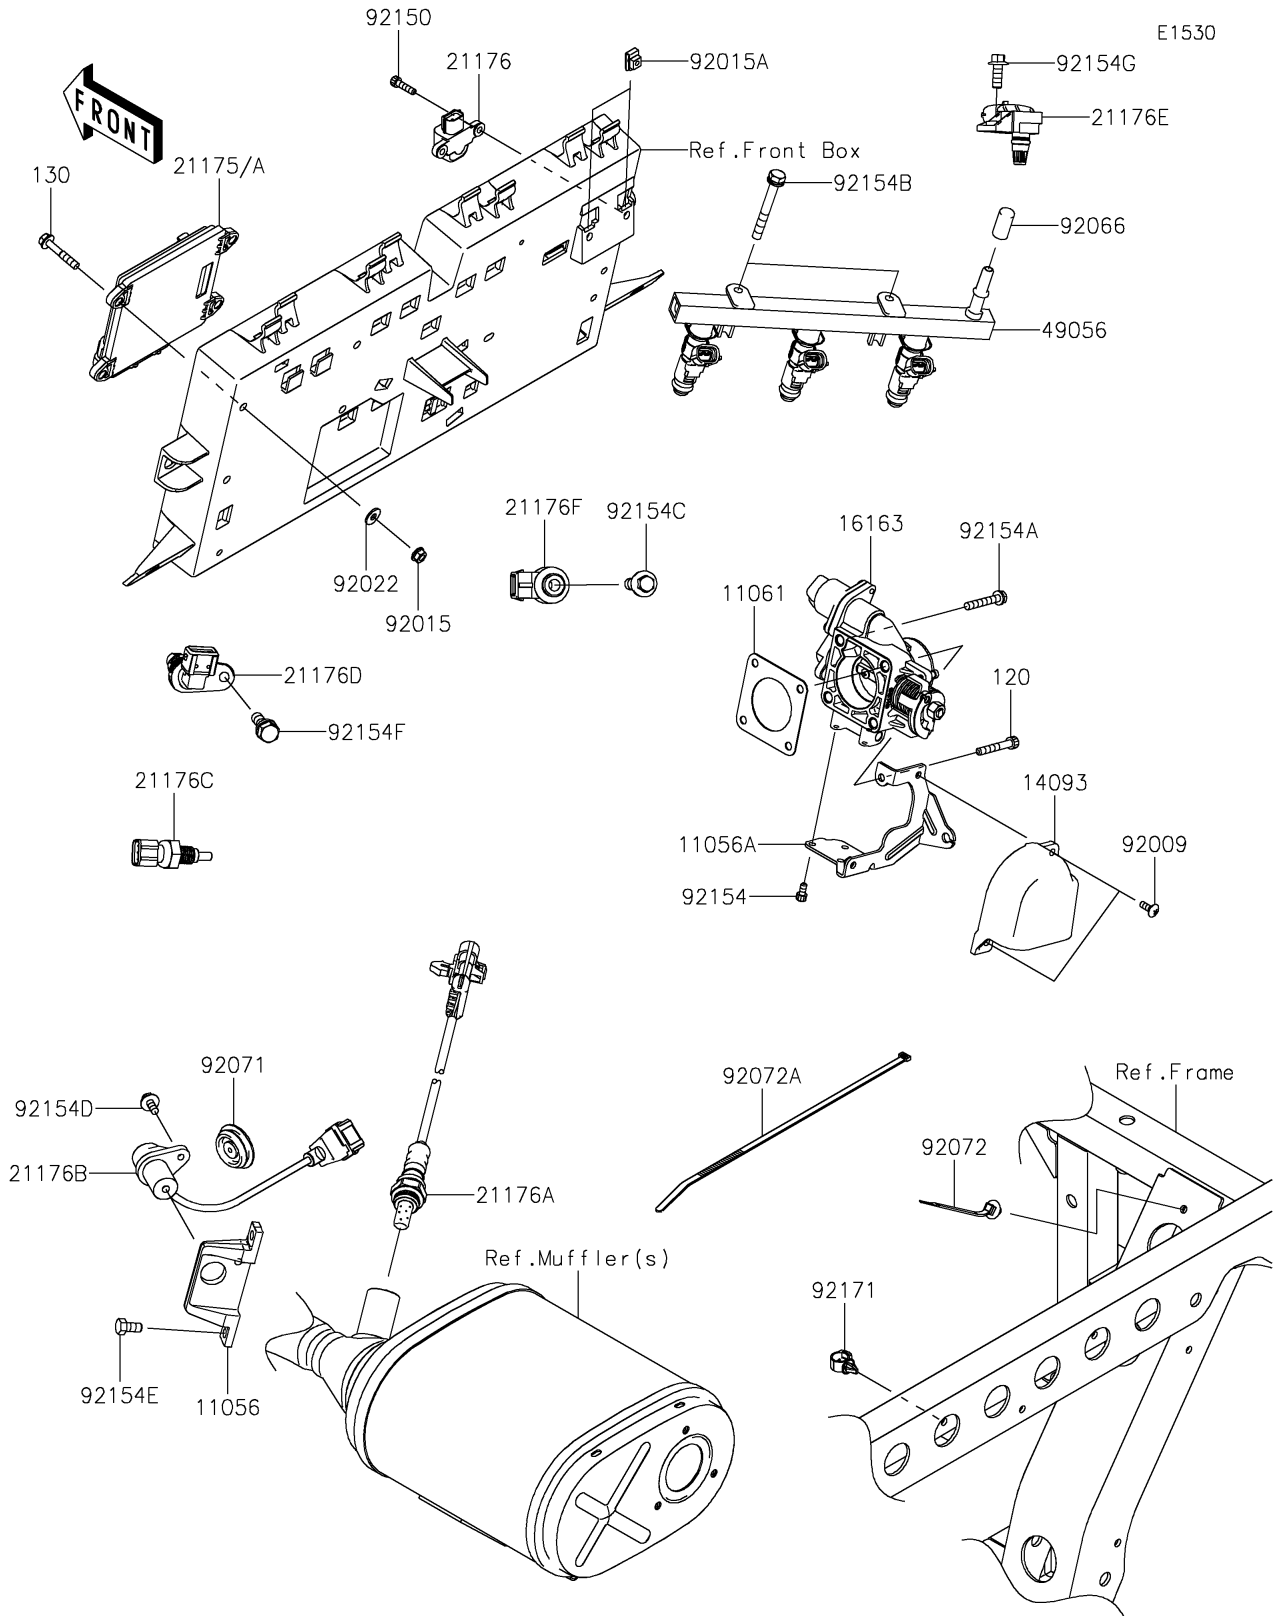

2019 MULE PRO-FXT™ EPS CAMO PARTS DIAGRAM

Fuel Injection

2019 MULE PRO-FXT™ EPS CAMO PARTS LIST

Fuel Injection

ITEM NAME	PART NUMBER	QUANTITY
BRACKET,CRANKSHAFT POSITION (Ref # 11056)	11056-2680	1
BRACKET,THROTTLE CABLE (Ref # 11056A)	11056-7495	1
GASKET,THROTTLE (Ref # 11061)	11061-0954	1
BOLT-SOCKET,6X40 (Ref # 120)	120CA0640	1
BOLT-FLANGED,6X35 (Ref # 130)	130BA0635	4
COVER,THROTTLE (Ref # 14093)	14093-0043	1
THROTTLE-ASSY (Ref # 16163)	16163-0816	1
CONTROL UNIT-ELECTRONIC,DFI (Ref # 21175)	21175-1167	1
CONTROL UNIT-ELECTRONIC,DFI (Ref # 21175A)	21175-1180	1
SENSOR,VEHICLE-DOWN (Ref # 21176)	21176-0026	1
SENSOR,OXYGEN (Ref # 21176A)	21176-0773	1
SENSOR,CRANKSHAFT POSITION (Ref # 21176B)	21176-0795	1
SENSOR,WATER TEMP (Ref # 21176C)	21176-0796	1
SENSOR,CAMSHAFT POSITION (Ref # 21176D)	21176-0797	1
SENSOR,AIR INTAKE TEMP (Ref # 21176E)	21176-0798	1
SENSOR,EXPLOSION (Ref # 21176F)	21176-0799	1
PIPE-INJECTION (Ref # 49056)	49056-0038	1
SCREW,5X14,WHITE (Ref # 92009)	92009-1366	2
NUT,FLANGED,6MM (Ref # 92015)	92015-1367	4
NUT,5MM (Ref # 92015A)	92015-1627	2
WASHER (Ref # 92022)	92022-2247	4
PLUG (Ref # 92066)	92066-0810	1
GROMMET (Ref # 92071)	92071-0730	1
BAND,OS170-FT7(BLACK) (Ref # 92072)	92072-1414	1
BAND,L=292.1 (Ref # 92072A)	92072-3509	3
BOLT,SOCKET,5X20 (Ref # 92150)	92150-1019	2
BOLT,SOCKET,5X10 (Ref # 92154)	92154-1396	3
BOLT,6X38 (Ref # 92154A)	92154-1589	3
BOLT,6X50 (Ref # 92154B)	92154-1591	2

2019 MULE PRO-FXT™ EPS CAMO PARTS LIST

Fuel Injection

ITEM NAME	PART NUMBER	QUANTITY
BOLT,FLANGED,8X30 (Ref # 92154C)	92154-1592	1
BOLT,FLANGED,6X12 (Ref # 92154D)	92154-1593	1
BOLT,6X12 (Ref # 92154E)	92154-1594	2
BOLT,8X16 (Ref # 92154F)	92154-1595	1
BOLT,FLANGED,6X16 (Ref # 92154G)	92154-1596	1
CLAMP,13MM DIA. (Ref # 92171)	92171-1415	1