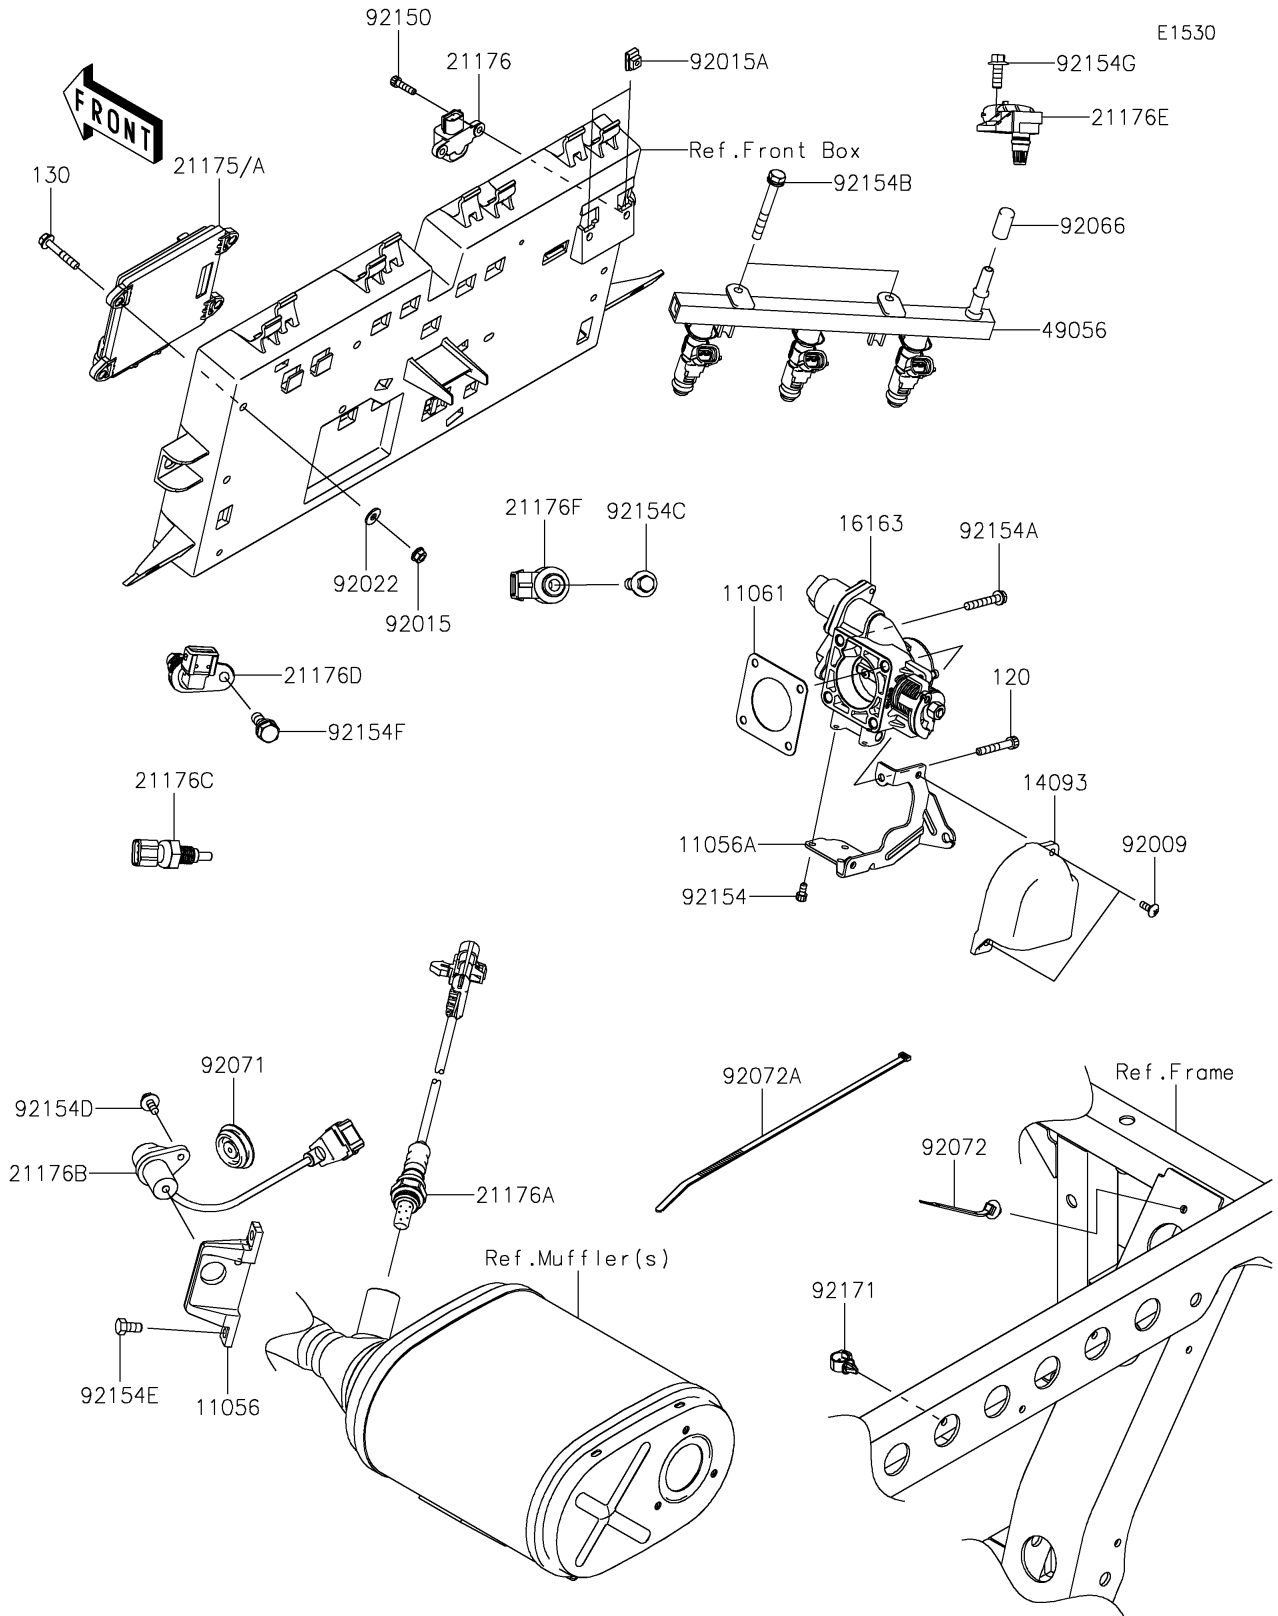

2020 MULE PRO-FXT™ EPS CAMO PARTS DIAGRAM

Fuel Injection

2020 MULE PRO-FXT™ EPS CAMO PARTS LIST

Fuel Injection

ITEM NAME	PART NUMBER	QUANTITY
BRACKET,CRANKSHAFT POSITION (Ref # 11056)	11056-2680	1
BRACKET,THROTTLE CABLE (Ref # 11056A)	11056-7495	1
GASKET,THROTTLE (Ref # 11061)	11061-0954	1
BOLT-SOCKET,6X40 (Ref # 120)	120CA0640	1
BOLT-FLANGED,6X35 (Ref # 130)	130BA0635	4
COVER,THROTTLE (Ref # 14093)	14093-0043	1
THROTTLE-ASSY (Ref # 16163)	16163-0816	1
CONTROL UNIT-ELECTRONIC,DFI (Ref # 21175)	21175-1167	1
CONTROL UNIT-ELECTRONIC,DFI (Ref # 21175A)	21175-1180	1
SENSOR,VEHICLE-DOWN (Ref # 21176)	21176-0026	1
SENSOR,OXYGEN (Ref # 21176A)	21176-0773	1
SENSOR,CRANKSHAFT POSITION (Ref # 21176B)	21176-0795	1
SENSOR,WATER TEMP (Ref # 21176C)	21176-0796	1
SENSOR,CAMSHAFT POSITION (Ref # 21176D)	21176-0797	1
SENSOR,AIR INTAKE TEMP (Ref # 21176E)	21176-0798	1
SENSOR,EXPLOSION (Ref # 21176F)	21176-0799	1
PIPE-INJECTION (Ref # 49056)	49056-0038	1
SCREW,5X14,WHITE (Ref # 92009)	92009-1366	2
NUT,FLANGED,6MM (Ref # 92015)	92015-1367	4
NUT,5MM (Ref # 92015A)	92015-1627	2
WASHER (Ref # 92022)	92022-2247	4
PLUG (Ref # 92066)	92066-0810	1
GROMMET (Ref # 92071)	92071-0730	1
BAND,OS170-FT7(BLACK) (Ref # 92072)	92072-1414	1
BAND,L=292.1 (Ref # 92072A)	92072-3509	3
BOLT,SOCKET,5X20 (Ref # 92150)	92150-1019	2
BOLT,SOCKET,5X10 (Ref # 92154)	92154-1396	3
BOLT,6X38 (Ref # 92154A)	92154-1589	3
BOLT,6X50 (Ref # 92154B)	92154-1591	2

2020 MULE PRO-FXT™ EPS CAMO PARTS LIST

Fuel Injection

ITEM NAME	PART NUMBER	QUANTITY
BOLT,FLANGED,8X30 (Ref # 92154C)	92154-1592	1
BOLT,FLANGED,6X12 (Ref # 92154D)	92154-1593	1
BOLT,6X12 (Ref # 92154E)	92154-1594	2
BOLT,8X16 (Ref # 92154F)	92154-1595	1
BOLT,FLANGED,6X16 (Ref # 92154G)	92154-1596	1
CLAMP,13MM DIA. (Ref # 92171)	92171-1415	1