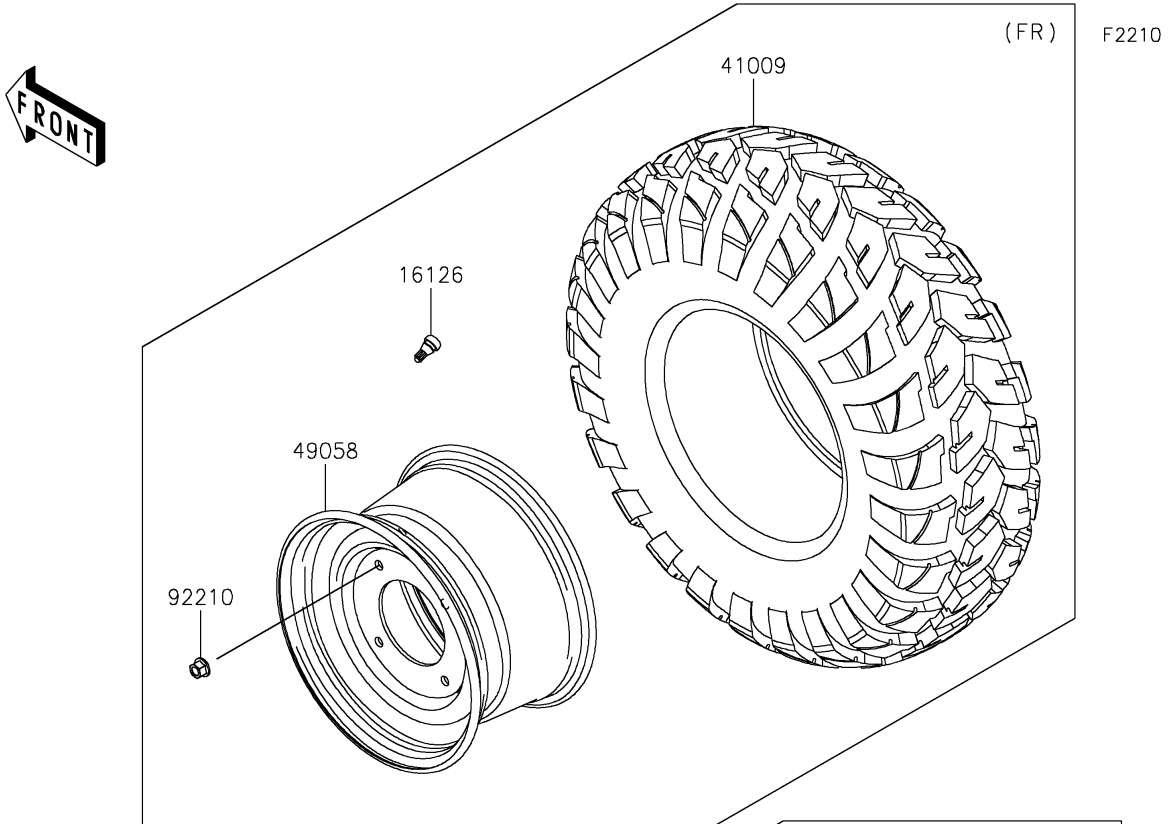

2020 MULE PRO-FXT™ EPS CAMO PARTS DIAGRAM

Wheels/Tires

2020 MULE PRO-FXT™ EPS CAMO PARTS LIST

Wheels/Tires

ITEM NAME	PART NUMBER	QUANTITY
VALVE (Ref # 16126)	16126-4001	4
TIRE,FR,26X9.00R12 4PR,FRONTIER (Ref # 41009)	41009-0567	2
TIRE,RR,26X11.00R12 4PR,FRONTIER (Ref # 41009A)	41009-0568	2
WHEEL,FR,12X7.0AT,F.S.BLACK (Ref # 49058)	49058-0608-397	2
WHEEL,RR,12X8.0AT,F.S.BLACK (Ref # 49058A)	49058-0611-397	2
WASHER,12.1X26X2.3 (Ref # 92200)	92200-0930	8
NUT,12MM (Ref # 92210)	92210-0603	16