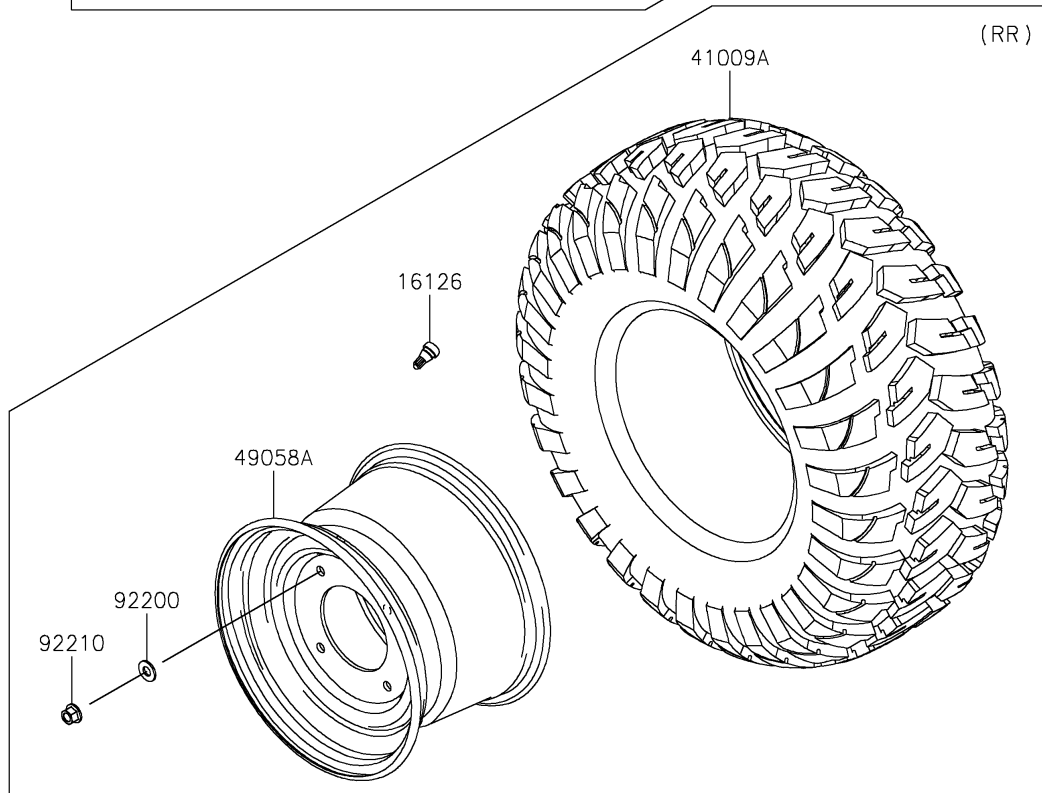

2020 MULE PRO-FXT™ EPS CAMO PARTS DIAGRAM

Wheels/Tires

2020 MULE PRO-FXT™ EPS CAMO PARTS LIST

Wheels/Tires

ITEM NAME	PART NUMBER	QUANTITY
VALVE (Ref # 16126)	16126-4001	4
TIRE,FR,26X9.00R12 4PR,FRONTIER (Ref # 41009)	41009-0567	2
TIRE,RR,26X11.00R12 4PR,FRONTIER (Ref # 41009A)	41009-0568	2
WHEEL,FR,12X7.0AT,F.S.BLACK (Ref # 49058)	49058-0608-397	2
WHEEL,RR,12X8.0AT,F.S.BLACK (Ref # 49058A)	49058-0611-397	2
WASHER,12.1X26X2.3 (Ref # 92200)	92200-0930	8
NUT,12MM (Ref # 92210)	92210-0603	16