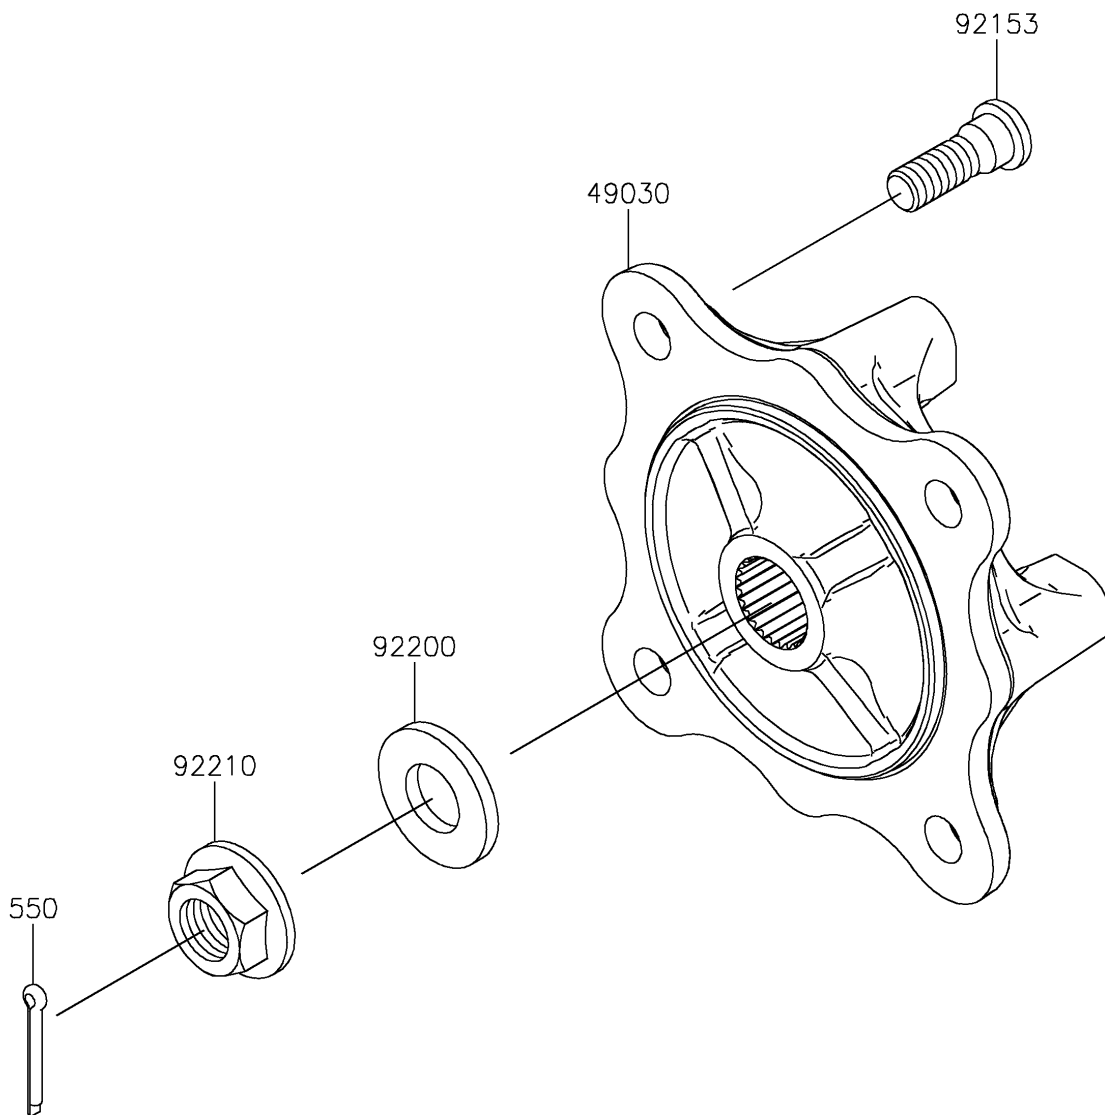

# 2020 MULE PRO-FXT™ EPS CAMO PARTS DIAGRAM

Front Hubs/Brakes

F2230

## 2020 MULE PRO-FXT™ EPS CAMO PARTS LIST

### Front Hubs/Brakes

ITEM NAME	PART NUMBER	QUANTITY
HUB,FR (Ref # 49030)	49030-0048	2
PIN-COTTER,4.0X30 (Ref # 550)	550AA4030	2
BOLT,12MM (Ref # 92153)	92153-1915	8
WASHER,20.3X41X4.5 (Ref # 92200)	92200-0921	2
NUT,FLANGED,20MM (Ref # 92210)	92210-2093	2