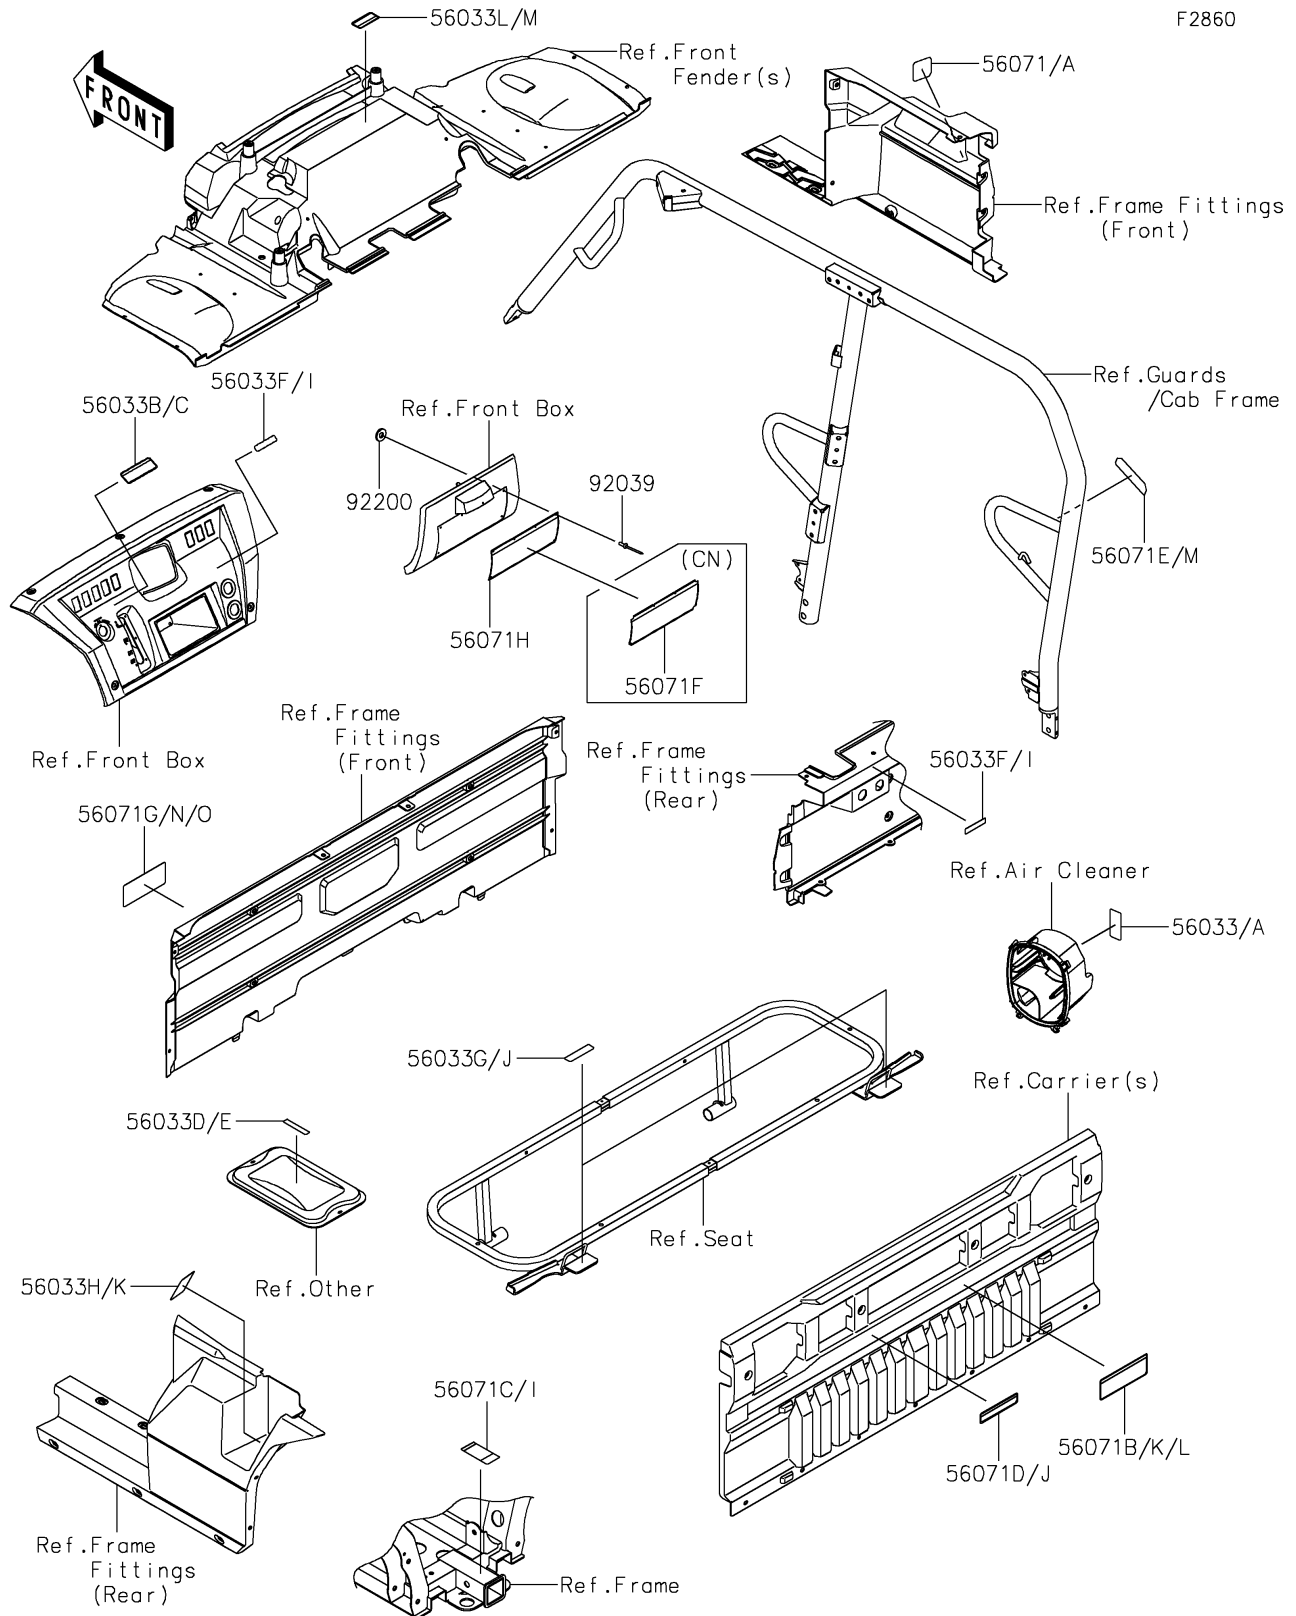

# 2020 MULE PRO-FXT™ EPS CAMO PARTS DIAGRAM

Labels

## 2020 MULE PRO-FXT™ EPS CAMO PARTS LIST

### Labels

ITEM NAME	PART NUMBER	QUANTITY
LABEL-MANUAL,AIR CLEANER (Ref # 56033)	56033-0724	1
LABEL-MANUAL,AIR CLEANER (Ref # 56033A)	56033-0731	1
LABEL-MANUAL,SHIFT NOTICE (Ref # 56033B)	56033-0822	1
LABEL-MANUAL,SHIFT NOTICE (Ref # 56033C)	56033-0826	1
LABEL-MANUAL,STORAGE MAX LOAD (Ref # 56033D)	56033-0966	1
LABEL-MANUAL,STORAGE MAX LOAD (Ref # 56033E)	56033-0967	1
LABEL-MANUAL,DC OUTLET (Ref # 56033F)	56033-0993	2
LABEL-MANUAL,REAR SEAT (Ref # 56033G)	56033-0995	2
LABEL-MANUAL,DRIVE BELT (Ref # 56033H)	56033-0996	1
LABEL-MANUAL,DC OUTLET (Ref # 56033I)	56033-0997	2
LABEL-MANUAL,REAR SEAT (Ref # 56033J)	56033-0999	2
LABEL-MANUAL,DRIVE BELT (Ref # 56033K)	56033-1000	1
LABEL-MANUAL,FRONT HOOD (Ref # 56033L)	56033-1379	1
LABEL-MANUAL,FRONT HOOD (Ref # 56033M)	56033-1380	1
LABEL-WARNING,GASOLINE (Ref # 56071)	56071-0588	1
LABEL-WARNING,GASOLINE (Ref # 56071A)	56071-0593	1
LABEL-WARNING,CARGO CAPA. (Ref # 56071B)	56071-0699	1
LABEL-WARNING,TRAILER HITCH (Ref # 56071C)	56071-0701	1
LABEL-WARNING,SCREEN OPERATION (Ref # 56071D)	56071-0702	1
LABEL-WARNING,BED OPERATION (Ref # 56071E)	56071-0703	2
LABEL-WARNING,GENERAL (Ref # 56071F)	56071-0706	1
LABEL-WARNING,TIRE&LOAD (Ref # 56071G)	56071-0707	1
LABEL-WARNING,GENERAL (Ref # 56071H)	56071-0709	1
LABEL-WARNING,TRAILER HITCH (Ref # 56071I)	56071-0711	1
LABEL-WARNING,SCREEN OPERATION (Ref # 56071J)	56071-0712	1
LABEL-WARNING,CARGO CAPA. (Ref # 56071K)	56071-0713	1
LABEL-WARNING,CARGO CAPA. (Ref # 56071L)	56071-0714	1
LABEL-WARNING,BED OPERATION (Ref # 56071M)	56071-0717	2
LABEL-WARNING,TIRE&LOAD (Ref # 56071N)	56071-0719	1

### Labels

ITEM NAME	PART NUMBER	QUANTITY
LABEL-WARNING,TIRE&LOAD (Ref # 560710)	56071-0721	1
RIVET,3.2X8 (Ref # 92039)	92039-3763	6
WASHER,3.5X8X1 (Ref # 92200)	92200-1251	6