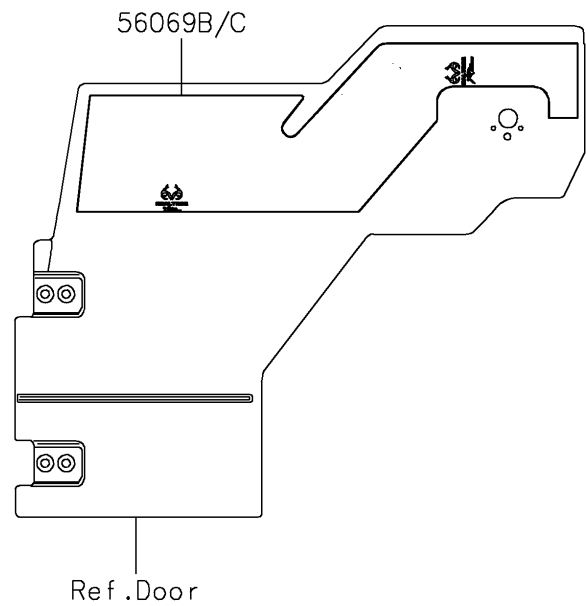

2018 MULE PRO-FXT™ EPS CAMO PARTS DIAGRAM

Decals

F2861

2018 MULE PRO-FXT™ EPS CAMO PARTS LIST

Decals

ITEM NAME	PART NUMBER	QUANTITY
MARK,FR FENDER,EPS (Ref # 56054)	56054-1805	2
MARK,FR FENDER,MULE PRO-FXT (Ref # 56054A)	56054-1831	2
PATTERN,SIDE GUARD,FR,LH (Ref # 56069)	56069-7443	1
PATTERN,SIDE GUARD,FR,RH (Ref # 56069A)	56069-7444	1
PATTERN,SIDE GUARD,RR,LH (Ref # 56069B)	56069-7445	1
PATTERN,SIDE GUARD,RR,RH (Ref # 56069C)	56069-7446	1
PATTERN,CARRIER PANEL,LH (Ref # 56075)	56075-0656	1
PATTERN,CARRIER PANEL,RH (Ref # 56075A)	56075-0657	1