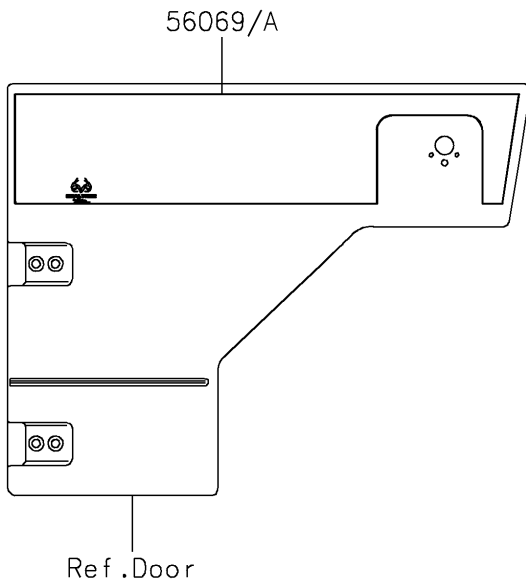

2018 MULE PRO-FXT™ EPS CAMO PARTS DIAGRAM

Decals

F2861

2018 MULE PRO-FXT™ EPS CAMO PARTS LIST

Decals

ITEM NAME	PART NUMBER	QUANTITY
MARK,FR FENDER,EPS (Ref # 56054)	56054-1805	2
MARK,FR FENDER,MULE PRO-FXT (Ref # 56054A)	56054-1831	2
PATTERN,SIDE GUARD,FR,LH (Ref # 56069)	56069-7443	1
PATTERN,SIDE GUARD,FR,RH (Ref # 56069A)	56069-7444	1
PATTERN,SIDE GUARD,RR,LH (Ref # 56069B)	56069-7445	1
PATTERN,SIDE GUARD,RR,RH (Ref # 56069C)	56069-7446	1
PATTERN,CARRIER PANEL,LH (Ref # 56075)	56075-0656	1
PATTERN,CARRIER PANEL,RH (Ref # 56075A)	56075-0657	1