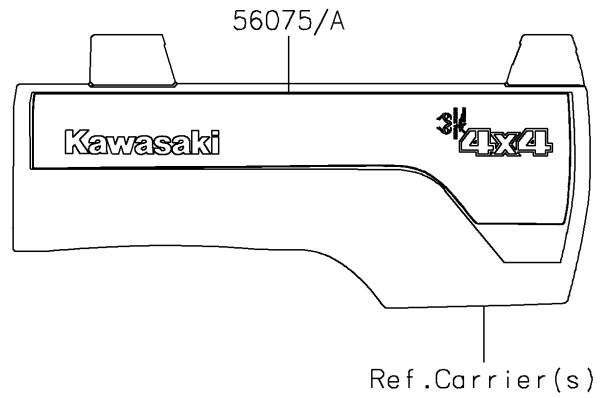

2018 MULE PRO-FXT™ EPS CAMO PARTS DIAGRAM

Decals

F2861

2018 MULE PRO-FXT™ EPS CAMO PARTS LIST

Decals

ITEM NAME	PART NUMBER	QUANTITY
MARK,FR FENDER,EPS (Ref # 56054)	56054-1805	2
MARK,FR FENDER,MULE PRO-FXT (Ref # 56054A)	56054-1831	2
PATTERN,SIDE GUARD,FR,LH (Ref # 56069)	56069-7443	1
PATTERN,SIDE GUARD,FR,RH (Ref # 56069A)	56069-7444	1
PATTERN,SIDE GUARD,RR,LH (Ref # 56069B)	56069-7445	1
PATTERN,SIDE GUARD,RR,RH (Ref # 56069C)	56069-7446	1
PATTERN,CARRIER PANEL,LH (Ref # 56075)	56075-0656	1
PATTERN,CARRIER PANEL,RH (Ref # 56075A)	56075-0657	1