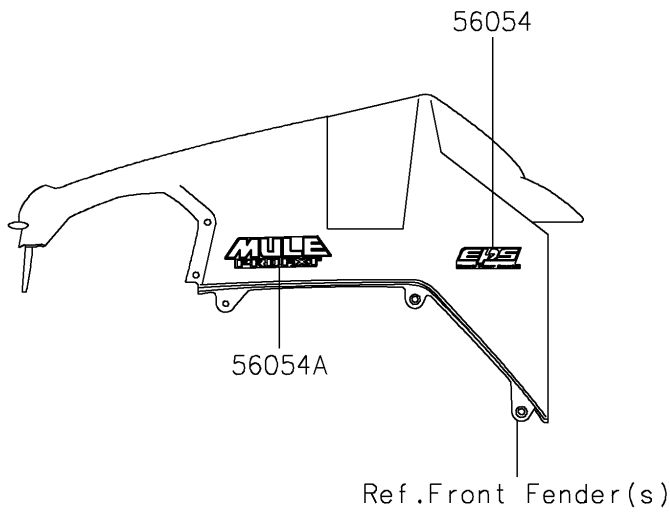

2018 MULE PRO-FXT™ EPS CAMO PARTS DIAGRAM

Decals

F2861

2018 MULE PRO-FXT™ EPS CAMO PARTS LIST

Decals

ITEM NAME	PART NUMBER	QUANTITY
MARK,FR FENDER,EPS (Ref # 56054)	56054-1805	2
MARK,FR FENDER,MULE PRO-FXT (Ref # 56054A)	56054-1831	2
PATTERN,SIDE GUARD,FR,LH (Ref # 56069)	56069-7443	1
PATTERN,SIDE GUARD,FR,RH (Ref # 56069A)	56069-7444	1
PATTERN,SIDE GUARD,RR,LH (Ref # 56069B)	56069-7445	1
PATTERN,SIDE GUARD,RR,RH (Ref # 56069C)	56069-7446	1
PATTERN,CARRIER PANEL,LH (Ref # 56075)	56075-0656	1
PATTERN,CARRIER PANEL,RH (Ref # 56075A)	56075-0657	1