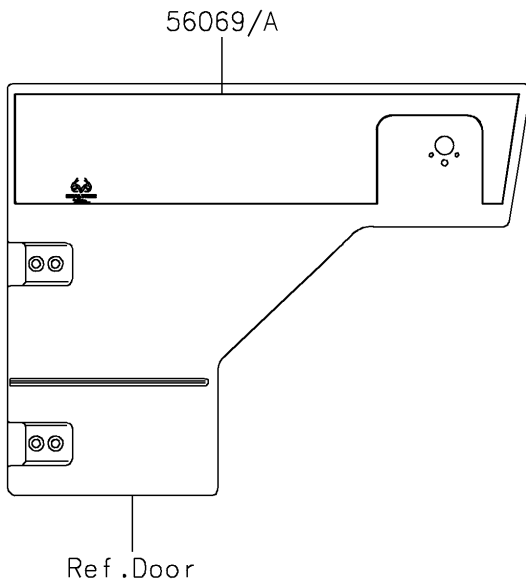

# 2020 MULE PRO-FXT™ EPS CAMO PARTS DIAGRAM

Decals

F2861

### Decals

ITEM NAME	PART NUMBER	QUANTITY
MARK,FR FENDER,EPS (Ref # 56054)	56054-1805	2
MARK,FR FENDER,MULE PRO-FXT (Ref # 56054A)	56054-1831	2
PATTERN,SIDE GUARD,FR,LH (Ref # 56069)	56069-7443	1
PATTERN,SIDE GUARD,FR,RH (Ref # 56069A)	56069-7444	1
PATTERN,SIDE GUARD,RR,LH (Ref # 56069B)	56069-7445	1
PATTERN,SIDE GUARD,RR,RH (Ref # 56069C)	56069-7446	1
PATTERN,CARRIER PANEL,LH (Ref # 56075)	56075-0656	1
PATTERN,CARRIER PANEL,RH (Ref # 56075A)	56075-0657	1