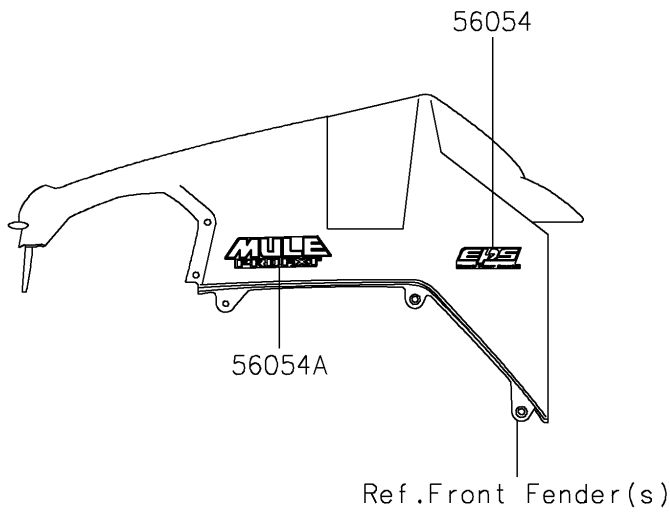

# 2020 MULE PRO-FXT™ EPS CAMO PARTS DIAGRAM

Decals

F2861

## 2020 MULE PRO-FXT™ EPS CAMO PARTS LIST

### Decals

ITEM NAME	PART NUMBER	QUANTITY
MARK,FR FENDER,EPS (Ref # 56054)	56054-1805	2
MARK,FR FENDER,MULE PRO-FXT (Ref # 56054A)	56054-1831	2
PATTERN,SIDE GUARD,FR,LH (Ref # 56069)	56069-7443	1
PATTERN,SIDE GUARD,FR,RH (Ref # 56069A)	56069-7444	1
PATTERN,SIDE GUARD,RR,LH (Ref # 56069B)	56069-7445	1
PATTERN,SIDE GUARD,RR,RH (Ref # 56069C)	56069-7446	1
PATTERN,CARRIER PANEL,LH (Ref # 56075)	56075-0656	1
PATTERN,CARRIER PANEL,RH (Ref # 56075A)	56075-0657	1