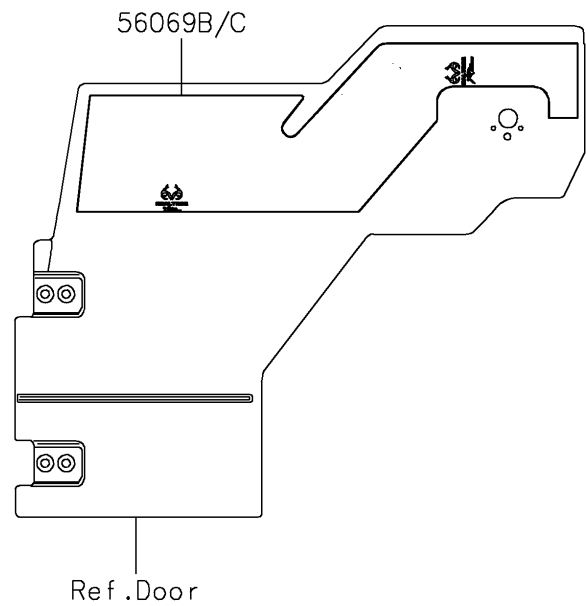

# 2020 MULE PRO-FXT™ EPS CAMO PARTS DIAGRAM

Decals

F2861

## 2020 MULE PRO-FXT™ EPS CAMO PARTS LIST

### Decals

ITEM NAME	PART NUMBER	QUANTITY
MARK,FR FENDER,EPS (Ref # 56054)	56054-1805	2
MARK,FR FENDER,MULE PRO-FXT (Ref # 56054A)	56054-1831	2
PATTERN,SIDE GUARD,FR,LH (Ref # 56069)	56069-7443	1
PATTERN,SIDE GUARD,FR,RH (Ref # 56069A)	56069-7444	1
PATTERN,SIDE GUARD,RR,LH (Ref # 56069B)	56069-7445	1
PATTERN,SIDE GUARD,RR,RH (Ref # 56069C)	56069-7446	1
PATTERN,CARRIER PANEL,LH (Ref # 56075)	56075-0656	1
PATTERN,CARRIER PANEL,RH (Ref # 56075A)	56075-0657	1