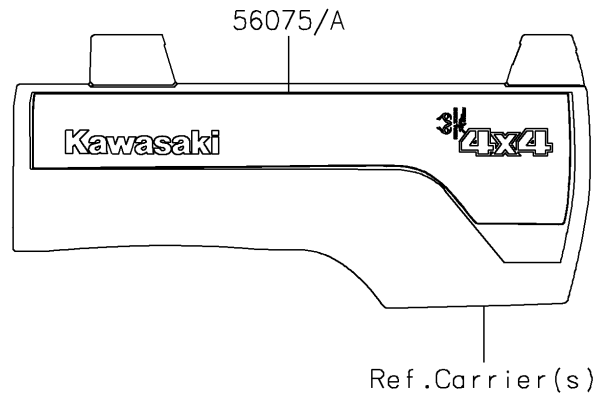

# 2020 MULE PRO-FXT™ EPS CAMO PARTS DIAGRAM

Decals

F2861

### Decals

ITEM NAME	PART NUMBER	QUANTITY
MARK,FR FENDER,EPS (Ref # 56054)	56054-1805	2
MARK,FR FENDER,MULE PRO-FXT (Ref # 56054A)	56054-1831	2
PATTERN,SIDE GUARD,FR,LH (Ref # 56069)	56069-7443	1
PATTERN,SIDE GUARD,FR,RH (Ref # 56069A)	56069-7444	1
PATTERN,SIDE GUARD,RR,LH (Ref # 56069B)	56069-7445	1
PATTERN,SIDE GUARD,RR,RH (Ref # 56069C)	56069-7446	1
PATTERN,CARRIER PANEL,LH (Ref # 56075)	56075-0656	1
PATTERN,CARRIER PANEL,RH (Ref # 56075A)	56075-0657	1