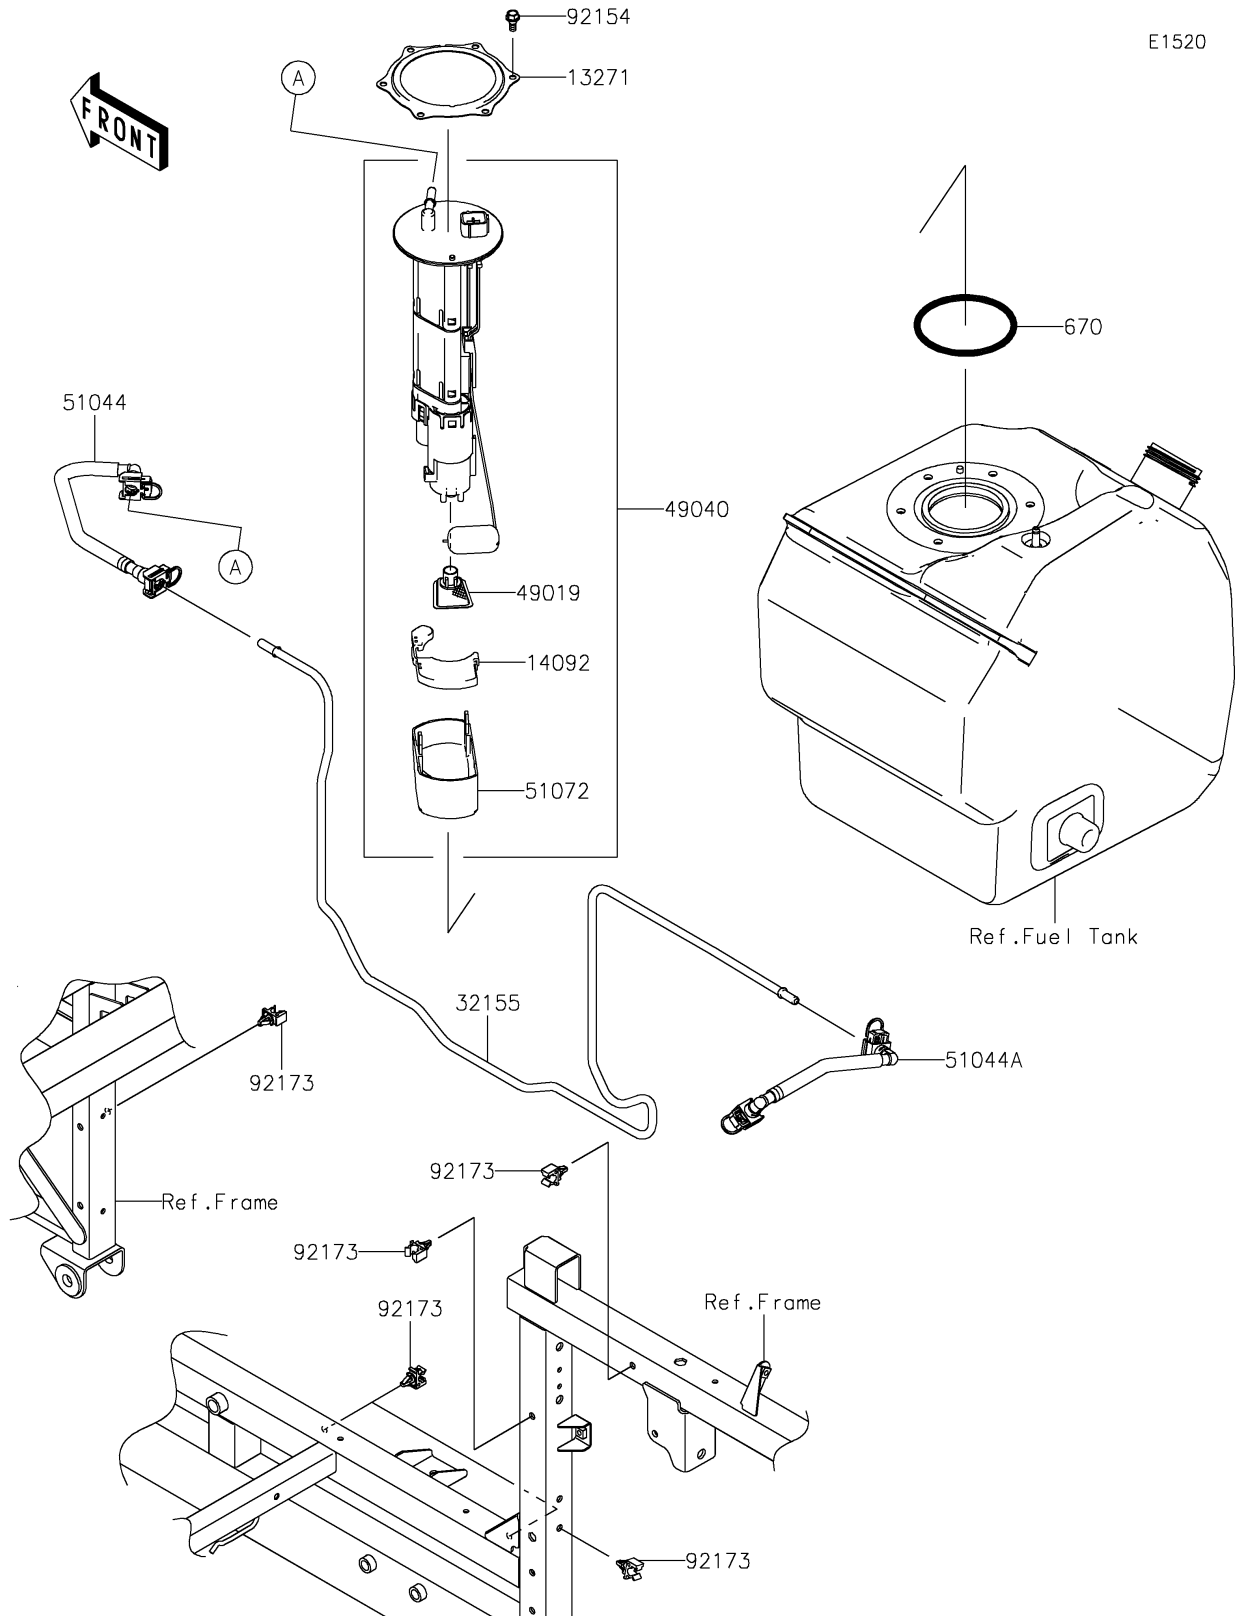

2019 MULE PRO-FXT™ RANCH EDITION PARTS DIAGRAM

Fuel Pump

2019 MULE PRO-FXT™ RANCH EDITION PARTS LIST

Fuel Pump

ITEM NAME	PART NUMBER	QUANTITY
PLATE (Ref # 13271)	13271-0980	1
COVER (Ref # 14092)	14092-1044	1
PIPE,FUEL (Ref # 32155)	32155-1619	1
FILTER-FUEL (Ref # 49019)	49019-0013	1
PUMP-FUEL (Ref # 49040)	49040-0733	1
TUBE-ASSY,TANK-PIPE (Ref # 51044)	51044-0833	1
TUBE-ASSY,PIPE-INJECTION PIPE (Ref # 51044A)	51044-0834	1
CHAMBER-FUEL (Ref # 51072)	51072-0003	1
O RING (Ref # 670)	670E5090	1
BOLT,FUEL PUMP (Ref # 92154)	92154-1326	6
CLAMP,FUEL PIPE (Ref # 92173)	92173-1213	6