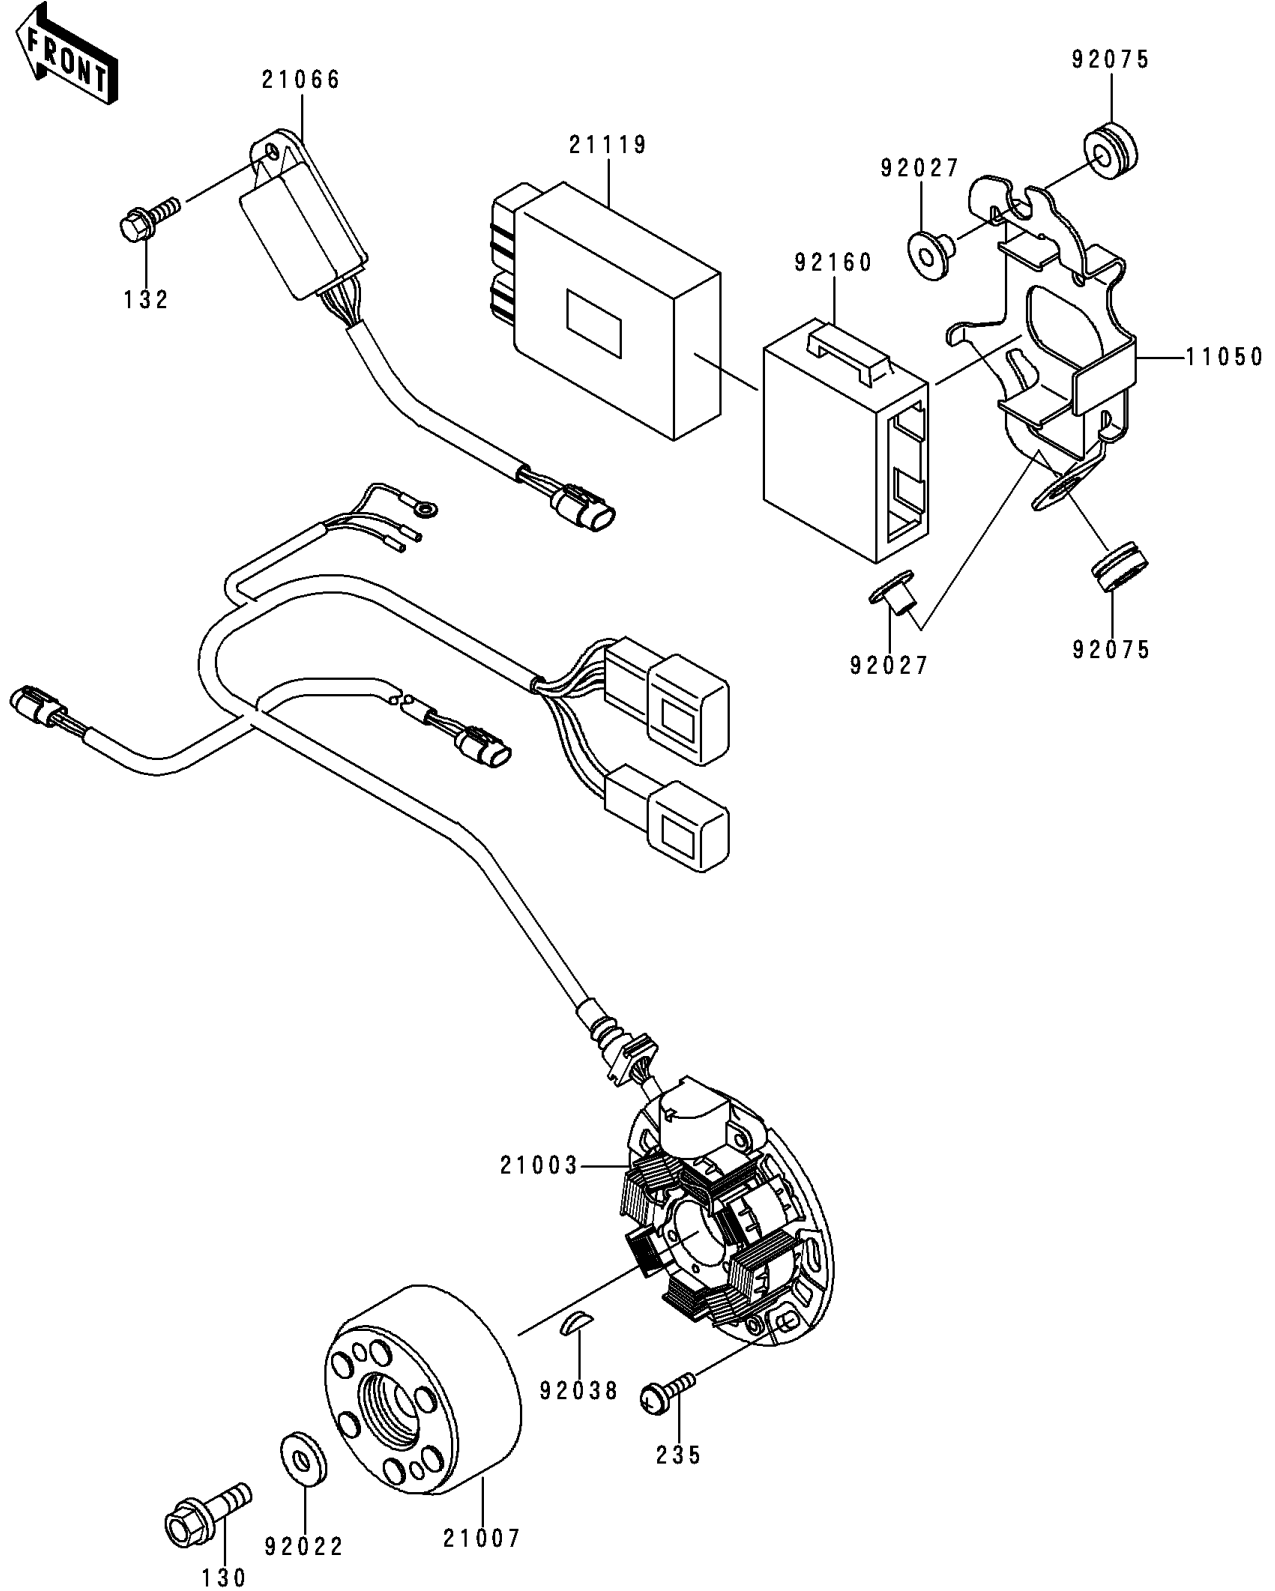

1998 KX125 PARTS DIAGRAM

Generator

E1810

1998 KX125 PARTS LIST

Generator

ITEM NAME	PART NUMBER	QUANTITY
BOLT-FLANGED (Ref # 130)	130P0825	1
BOLT-FLANGED-SMALL (Ref # 132)	132G0610	1
SCREW-PAN-WP-CROS (Ref # 235)	235B0616	3
BRACKET,IGNITER (Ref # 11050)	11050-1731	1
STATOR (Ref # 21003)	21003-1321	1
ROTOR (Ref # 21007)	21007-1335	1
REGULATOR-VOLTAGE (Ref # 21066)	21066-1110	1
IGNITER (Ref # 21119)	21119-1502	1
WASHER,8.5X22X3.2 (Ref # 92022)	92022-276	1
COLLAR (Ref # 92027)	92027-1767	2
KEY,WOODRUFF (Ref # 92038)	92038-001	1
DAMPER (Ref # 92075)	92075-076	2
DAMPER,IGNITER (Ref # 92160)	92160-1259	1