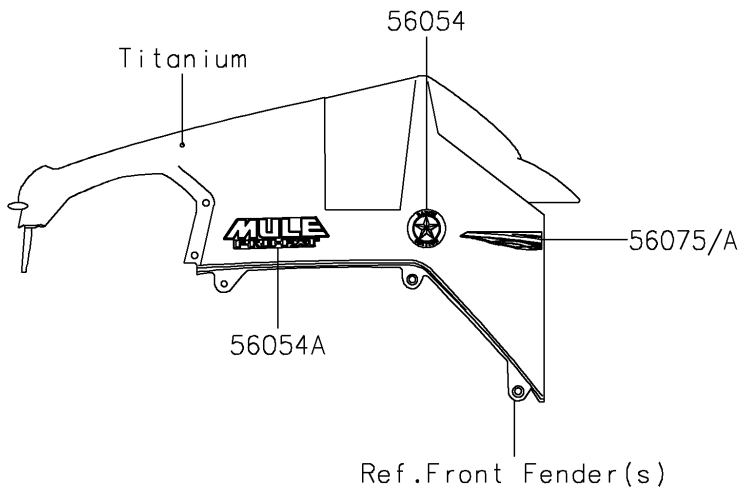

# 2018 MULE PRO-FXT™ RANCH EDITION PARTS DIAGRAM

Decals(Titanium)(JF)

F2861

## 2018 MULE PRO-FXT™ RANCH EDITION PARTS LIST

Decals(Titanium)(JJF)

ITEM NAME	PART NUMBER	QUANTITY
MARK,RANCH EDITION (Ref # 56054)	56054-1816	2
MARK,FR FENDER,MULE PRO-FXT (Ref # 56054A)	56054-1830	2
PATTERN,FR FENDER,LH (Ref # 56075)	56075-0760	1
PATTERN,FR FENDER,RH (Ref # 56075A)	56075-0761	1
PATTERN,SIDE GUARD,LH,FR (Ref # 56075B)	56075-2098	1
PATTERN,SIDE GUARD,RH,FR (Ref # 56075C)	56075-2099	1
PATTERN,SIDE GUARD,LH,RR (Ref # 56075D)	56075-2100	1
PATTERN,SIDE GUARD,RH,RR (Ref # 56075E)	56075-2101	1
PATTERN,CARRIER PANEL,LH (Ref # 56075F)	56075-2102	1
PATTERN,CARRIER PANEL,RH (Ref # 56075G)	56075-2103	1