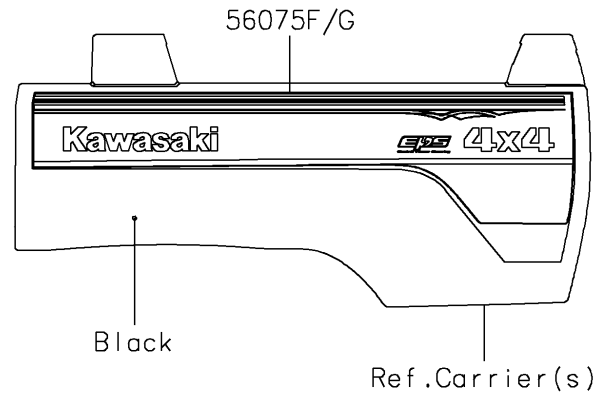

# 2018 MULE PRO-FXT™ RANCH EDITION PARTS DIAGRAM

Decals(Titanium)(JF)

F2861

## 2018 MULE PRO-FXT™ RANCH EDITION PARTS LIST

Decals(Titanium)(JJF)

ITEM NAME	PART NUMBER	QUANTITY
MARK,RANCH EDITION (Ref # 56054)	56054-1816	2
MARK,FR FENDER,MULE PRO-FXT (Ref # 56054A)	56054-1830	2
PATTERN,FR FENDER,LH (Ref # 56075)	56075-0760	1
PATTERN,FR FENDER,RH (Ref # 56075A)	56075-0761	1
PATTERN,SIDE GUARD,LH,FR (Ref # 56075B)	56075-2098	1
PATTERN,SIDE GUARD,RH,FR (Ref # 56075C)	56075-2099	1
PATTERN,SIDE GUARD,LH,RR (Ref # 56075D)	56075-2100	1
PATTERN,SIDE GUARD,RH,RR (Ref # 56075E)	56075-2101	1
PATTERN,CARRIER PANEL,LH (Ref # 56075F)	56075-2102	1
PATTERN,CARRIER PANEL,RH (Ref # 56075G)	56075-2103	1