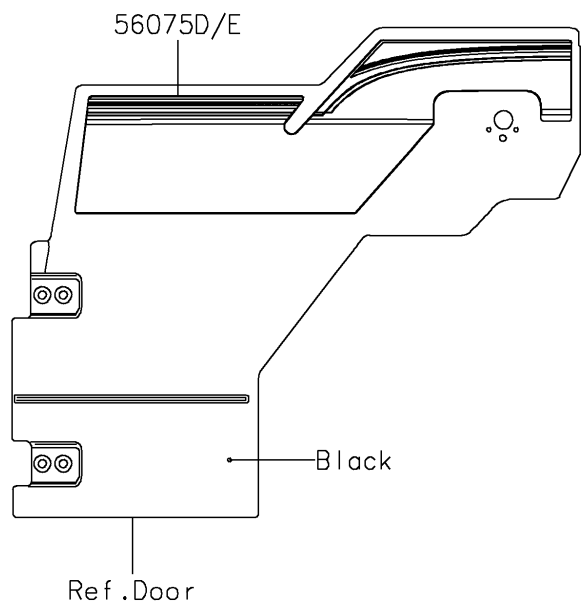

# 2018 MULE PRO-FXT™ RANCH EDITION PARTS DIAGRAM

Decals(Titanium)(JF)

F2861

## 2018 MULE PRO-FXT™ RANCH EDITION PARTS LIST

Decals(Titanium)(JJF)

ITEM NAME	PART NUMBER	QUANTITY
MARK,RANCH EDITION (Ref # 56054)	56054-1816	2
MARK,FR FENDER,MULE PRO-FXT (Ref # 56054A)	56054-1830	2
PATTERN,FR FENDER,LH (Ref # 56075)	56075-0760	1
PATTERN,FR FENDER,RH (Ref # 56075A)	56075-0761	1
PATTERN,SIDE GUARD,LH,FR (Ref # 56075B)	56075-2098	1
PATTERN,SIDE GUARD,RH,FR (Ref # 56075C)	56075-2099	1
PATTERN,SIDE GUARD,LH,RR (Ref # 56075D)	56075-2100	1
PATTERN,SIDE GUARD,RH,RR (Ref # 56075E)	56075-2101	1
PATTERN,CARRIER PANEL,LH (Ref # 56075F)	56075-2102	1
PATTERN,CARRIER PANEL,RH (Ref # 56075G)	56075-2103	1