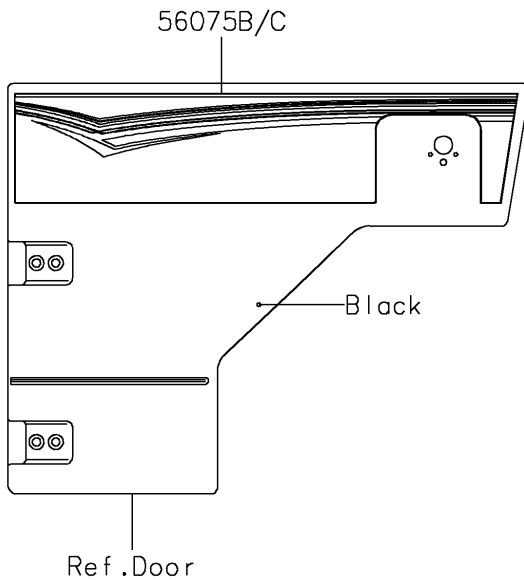

# 2018 MULE PRO-FXT™ RANCH EDITION PARTS DIAGRAM

Decals(Titanium)(JF)

F2861

## 2018 MULE PRO-FXT™ RANCH EDITION PARTS LIST

Decals(Titanium)(JJF)

ITEM NAME	PART NUMBER	QUANTITY
MARK,RANCH EDITION (Ref # 56054)	56054-1816	2
MARK,FR FENDER,MULE PRO-FXT (Ref # 56054A)	56054-1830	2
PATTERN,FR FENDER,LH (Ref # 56075)	56075-0760	1
PATTERN,FR FENDER,RH (Ref # 56075A)	56075-0761	1
PATTERN,SIDE GUARD,LH,FR (Ref # 56075B)	56075-2098	1
PATTERN,SIDE GUARD,RH,FR (Ref # 56075C)	56075-2099	1
PATTERN,SIDE GUARD,LH,RR (Ref # 56075D)	56075-2100	1
PATTERN,SIDE GUARD,RH,RR (Ref # 56075E)	56075-2101	1
PATTERN,CARRIER PANEL,LH (Ref # 56075F)	56075-2102	1
PATTERN,CARRIER PANEL,RH (Ref # 56075G)	56075-2103	1