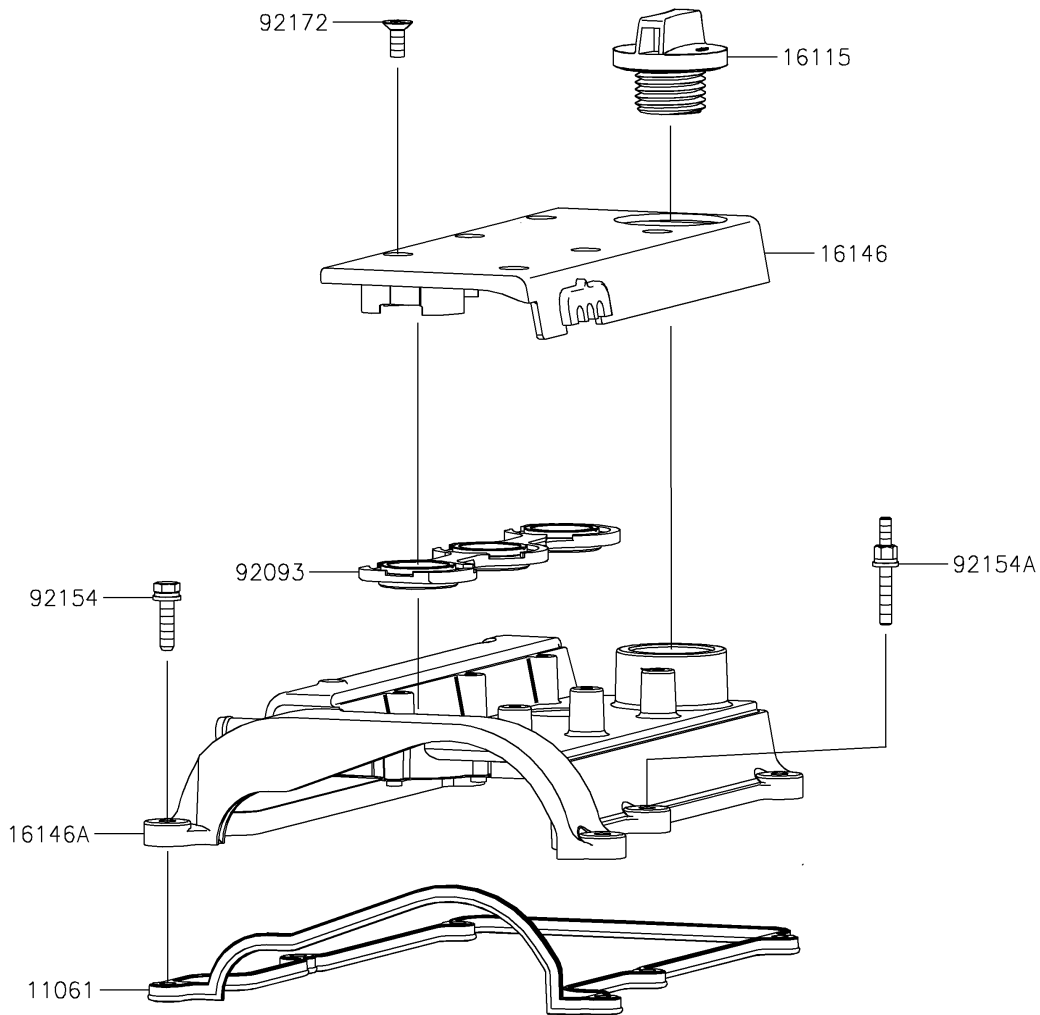

2019 MULE PRO-FX™ PARTS DIAGRAM

Cylinder Head Cover

E1112

2019 MULE PRO-FX™ PARTS LIST

Cylinder Head Cover

ITEM NAME	PART NUMBER	QUANTITY
GASKET,HEAD COVER (Ref # 11061)	11061-0953	1
CAP-OIL FILLER (Ref # 16115)	16115-0027	1
COVER-ASSY,SPARK PLUG (Ref # 16146)	16146-0738	1
COVER-ASSY,CYLINDER HEAD (Ref # 16146A)	16146-0741	1
SEAL,SPARK PLUG COVER (Ref # 92093)	92093-0608	1
BOLT,6X25 (Ref # 92154)	92154-1583	5
BOLT (Ref # 92154A)	92154-1584	1
SCREW,6X16 (Ref # 92172)	92172-0905	6