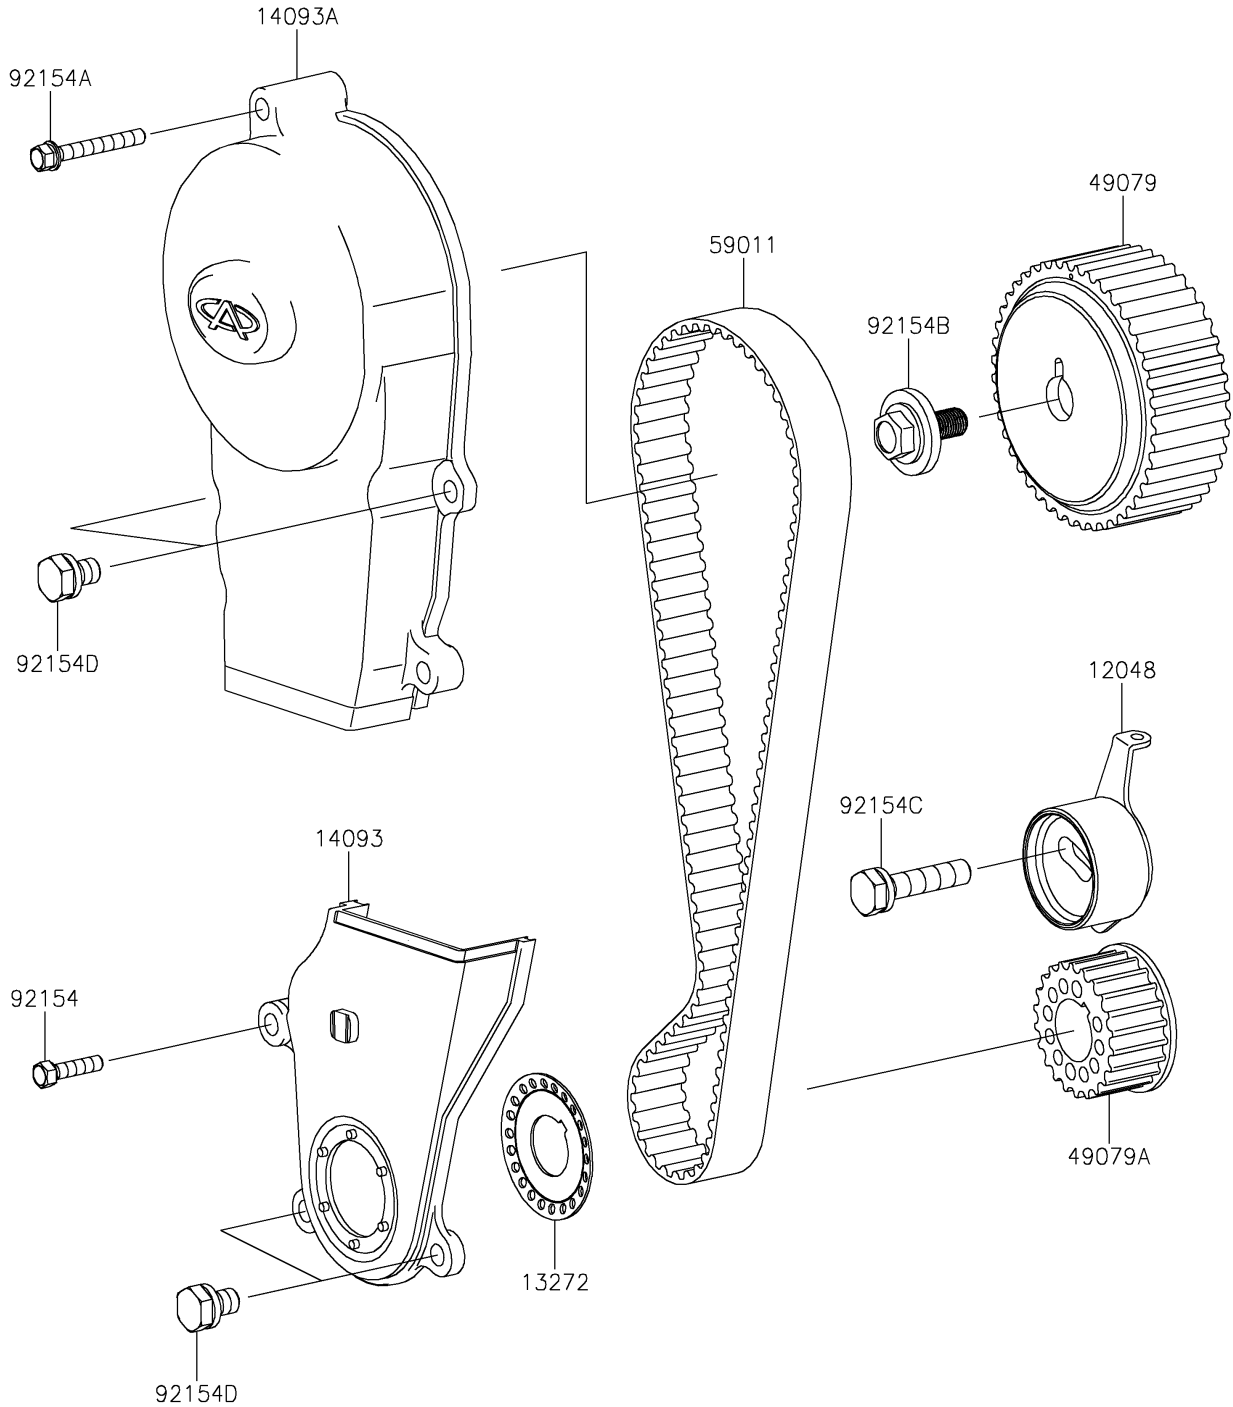

# 2018 MULE PRO-FX™ PARTS DIAGRAM

## Timing Belt

E1215

## 2018 MULE PRO-FX™ PARTS LIST

### Timing Belt

ITEM NAME	PART NUMBER	QUANTITY
TENSIONER-ASSY (Ref # 12048)	12048-0093	1
PLATE,TIMING BELT (Ref # 13272)	13272-1872	1
COVER,TIMING BELT,LWR (Ref # 14093)	14093-0200	1
COVER,TIMING BELT,UPP (Ref # 14093A)	14093-0201	1
PULLEY-BELT,CAMSHAFT (Ref # 49079)	49079-0023	1
PULLEY-BELT,CRANKSHAFT (Ref # 49079A)	49079-0024	1
BELT,TIMING (Ref # 59011)	59011-0042	1
BOLT,6X25 (Ref # 92154)	92154-1583	1
BOLT,6X50 (Ref # 92154A)	92154-1591	1
BOLT,FLANGED (Ref # 92154B)	92154-1614	1
BOLT,10X45 (Ref # 92154C)	92154-1615	1
BOLT,6X16 (Ref # 92154D)	92154-1617	4