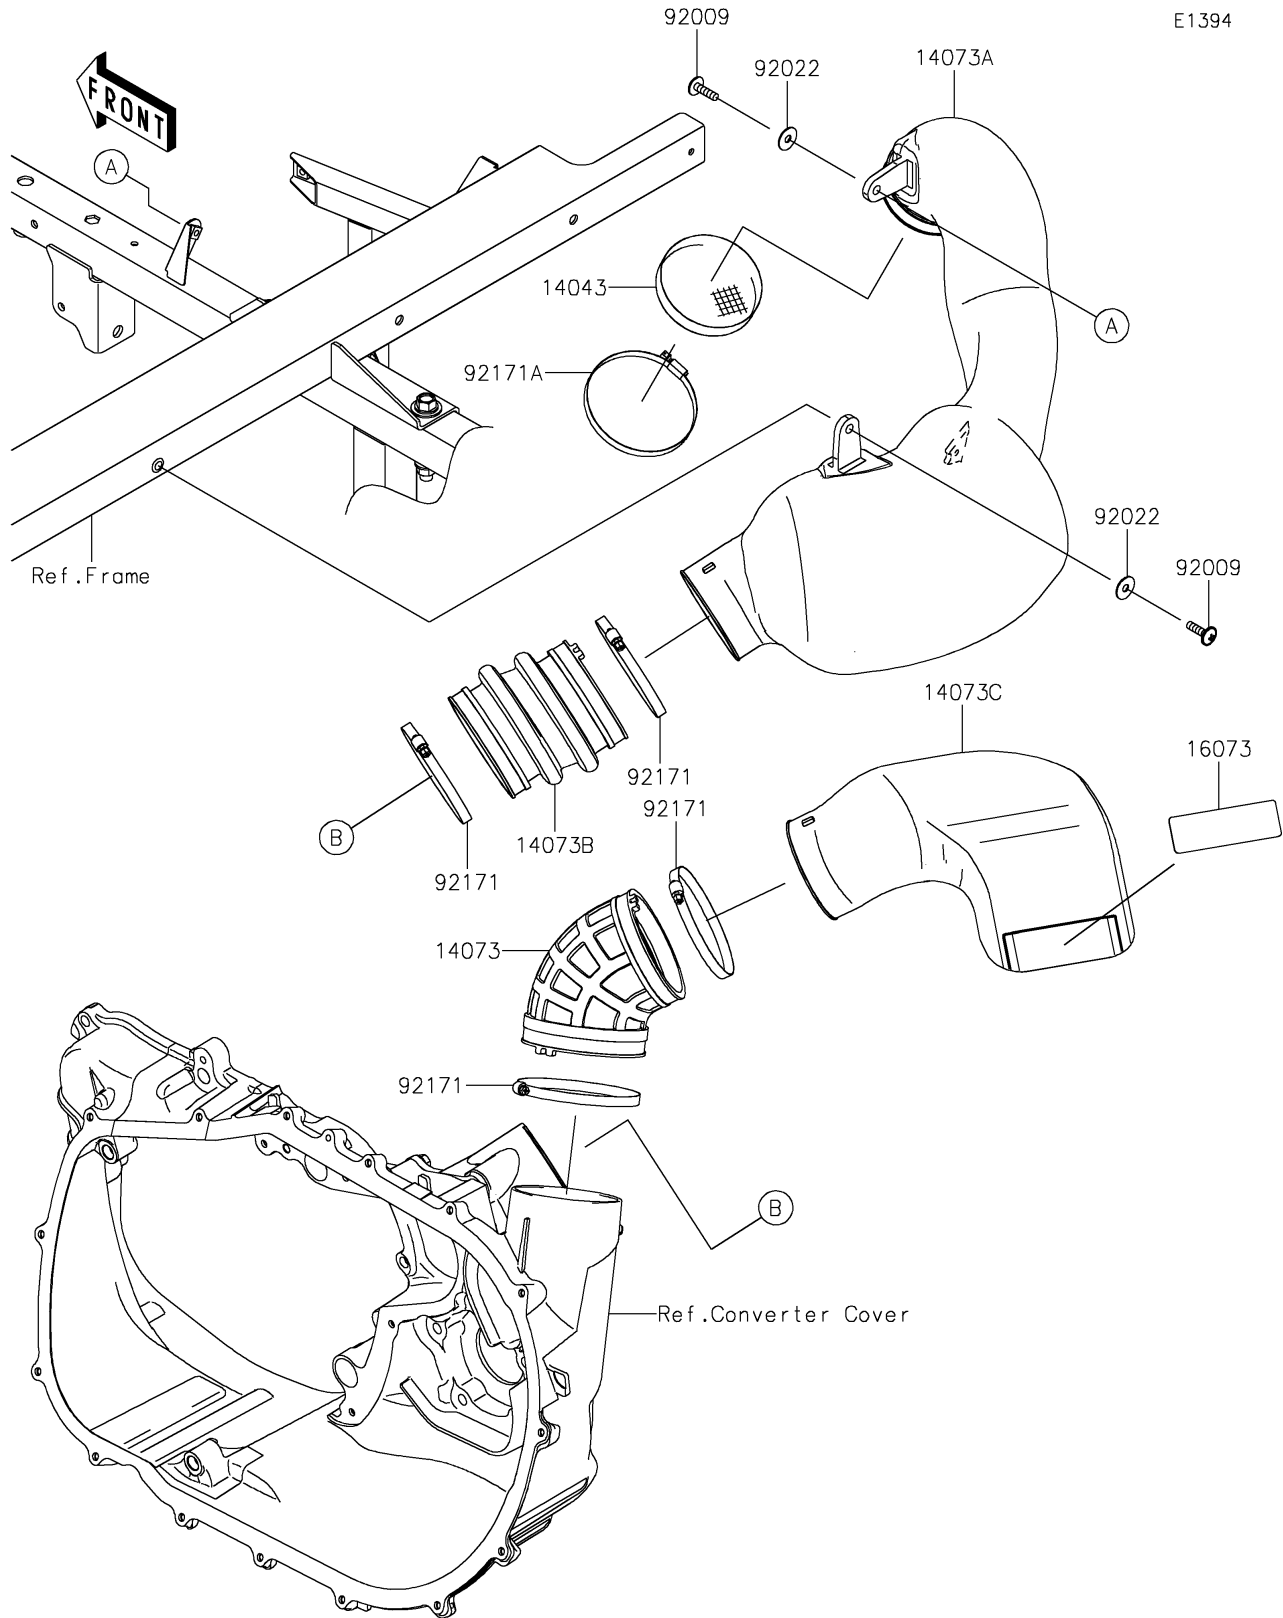

# 2018 MULE PRO-FX™ PARTS DIAGRAM

## Air Cleaner-Belt Converter

E1394

## 2018 MULE PRO-FX™ PARTS LIST

### Air Cleaner-Belt Converter

ITEM NAME	PART NUMBER	QUANTITY
FILTER (Ref # 14043)	14043-0013	1
DUCT,EXHAUST (Ref # 14073)	14073-0788	1
DUCT,INTAKE (Ref # 14073A)	14073-0789	1
DUCT,INTAKE (Ref # 14073B)	14073-0790	1
DUCT,EXHAUST (Ref # 14073C)	14073-0793	1
INSULATOR (Ref # 16073)	16073-0826	1
SCREW,6X22 (Ref # 92009)	92009-1441	2
WASHER,PLAIN,6.5X20X1 (Ref # 92022)	92022-165	2
CLAMP (Ref # 92171)	92171-1383	4
CLAMP (Ref # 92171A)	92171-3716	1