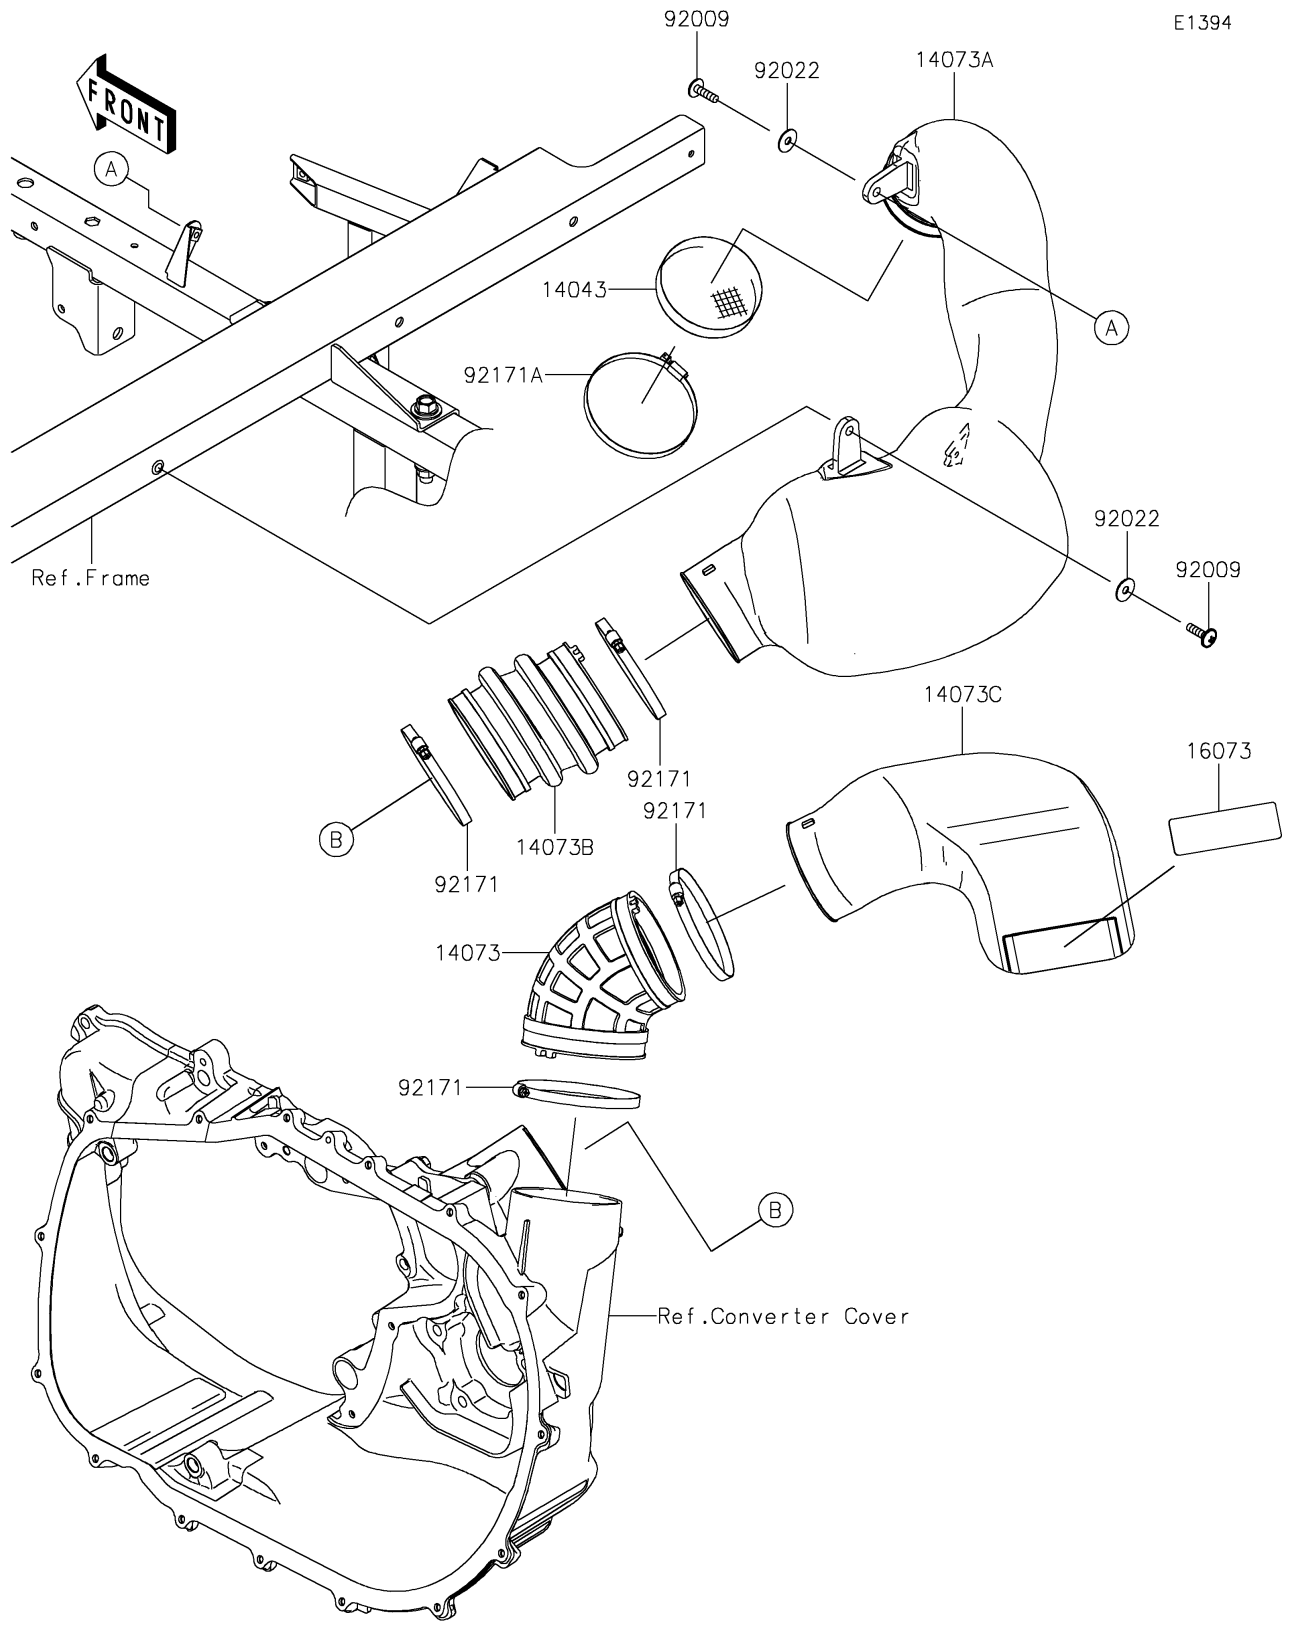

2018 MULE PRO-FX™ PARTS DIAGRAM

Air Cleaner-Belt Converter

E1394

2018 MULE PRO-FX™ PARTS LIST

Air Cleaner-Belt Converter

ITEM NAME	PART NUMBER	QUANTITY
FILTER (Ref # 14043)	14043-0013	1
DUCT,EXHAUST (Ref # 14073)	14073-0788	1
DUCT,INTAKE (Ref # 14073A)	14073-0789	1
DUCT,INTAKE (Ref # 14073B)	14073-0790	1
DUCT,EXHAUST (Ref # 14073C)	14073-0793	1
INSULATOR (Ref # 16073)	16073-0826	1
SCREW,6X22 (Ref # 92009)	92009-1441	2
WASHER,PLAIN,6.5X20X1 (Ref # 92022)	92022-165	2
CLAMP (Ref # 92171)	92171-1383	4
CLAMP (Ref # 92171A)	92171-3716	1