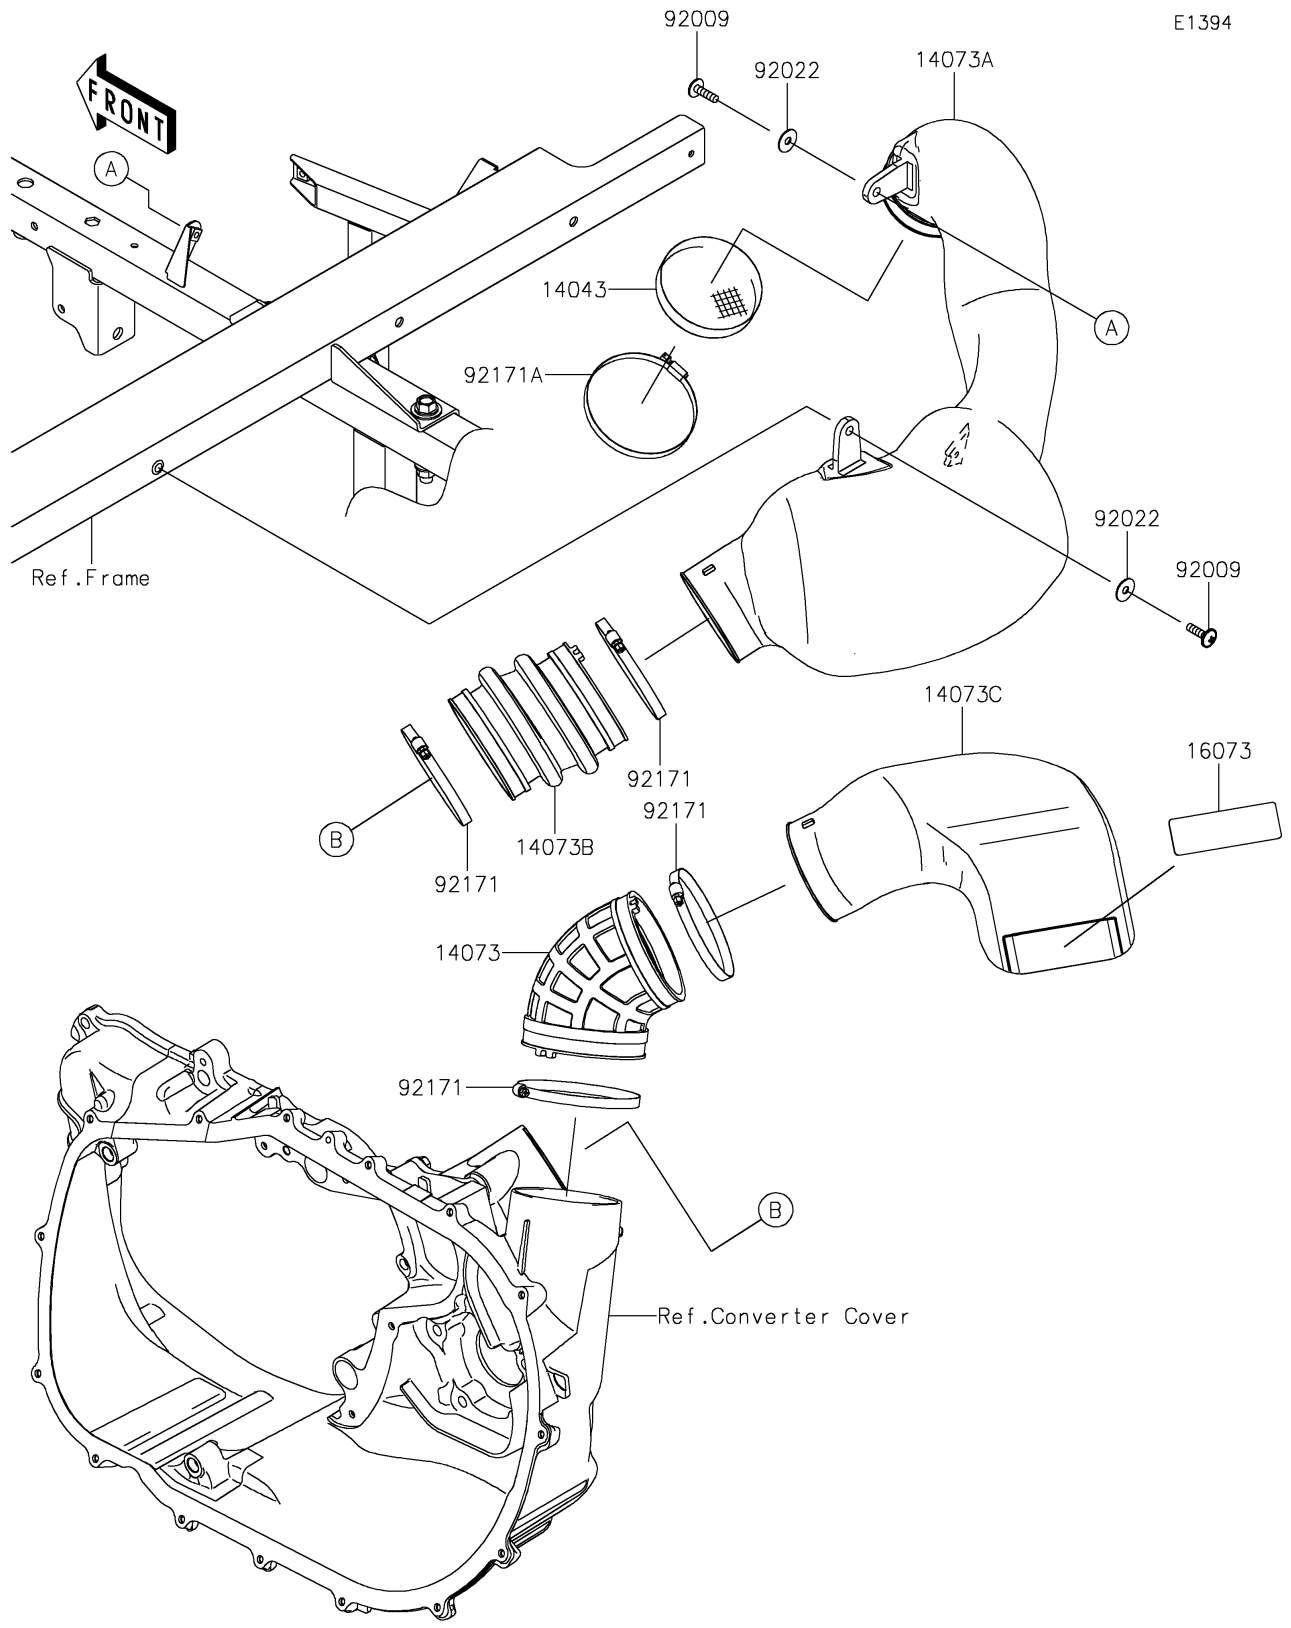

2020 MULE PRO-FX™ PARTS DIAGRAM

Air Cleaner-Belt Converter

E1394

2020 MULE PRO-FX™ PARTS LIST

Air Cleaner-Belt Converter

ITEM NAME	PART NUMBER	QUANTITY
FILTER (Ref # 14043)	14043-0013	1
DUCT,EXHAUST (Ref # 14073)	14073-0788	1
DUCT,INTAKE (Ref # 14073A)	14073-0789	1
DUCT,INTAKE (Ref # 14073B)	14073-0790	1
DUCT,EXHAUST (Ref # 14073C)	14073-0793	1
INSULATOR (Ref # 16073)	16073-0826	1
SCREW,6X22 (Ref # 92009)	92009-1441	2
WASHER,PLAIN,6.5X20X1 (Ref # 92022)	92022-165	2
CLAMP (Ref # 92171)	92171-1383	4
CLAMP (Ref # 92171A)	92171-3716	1