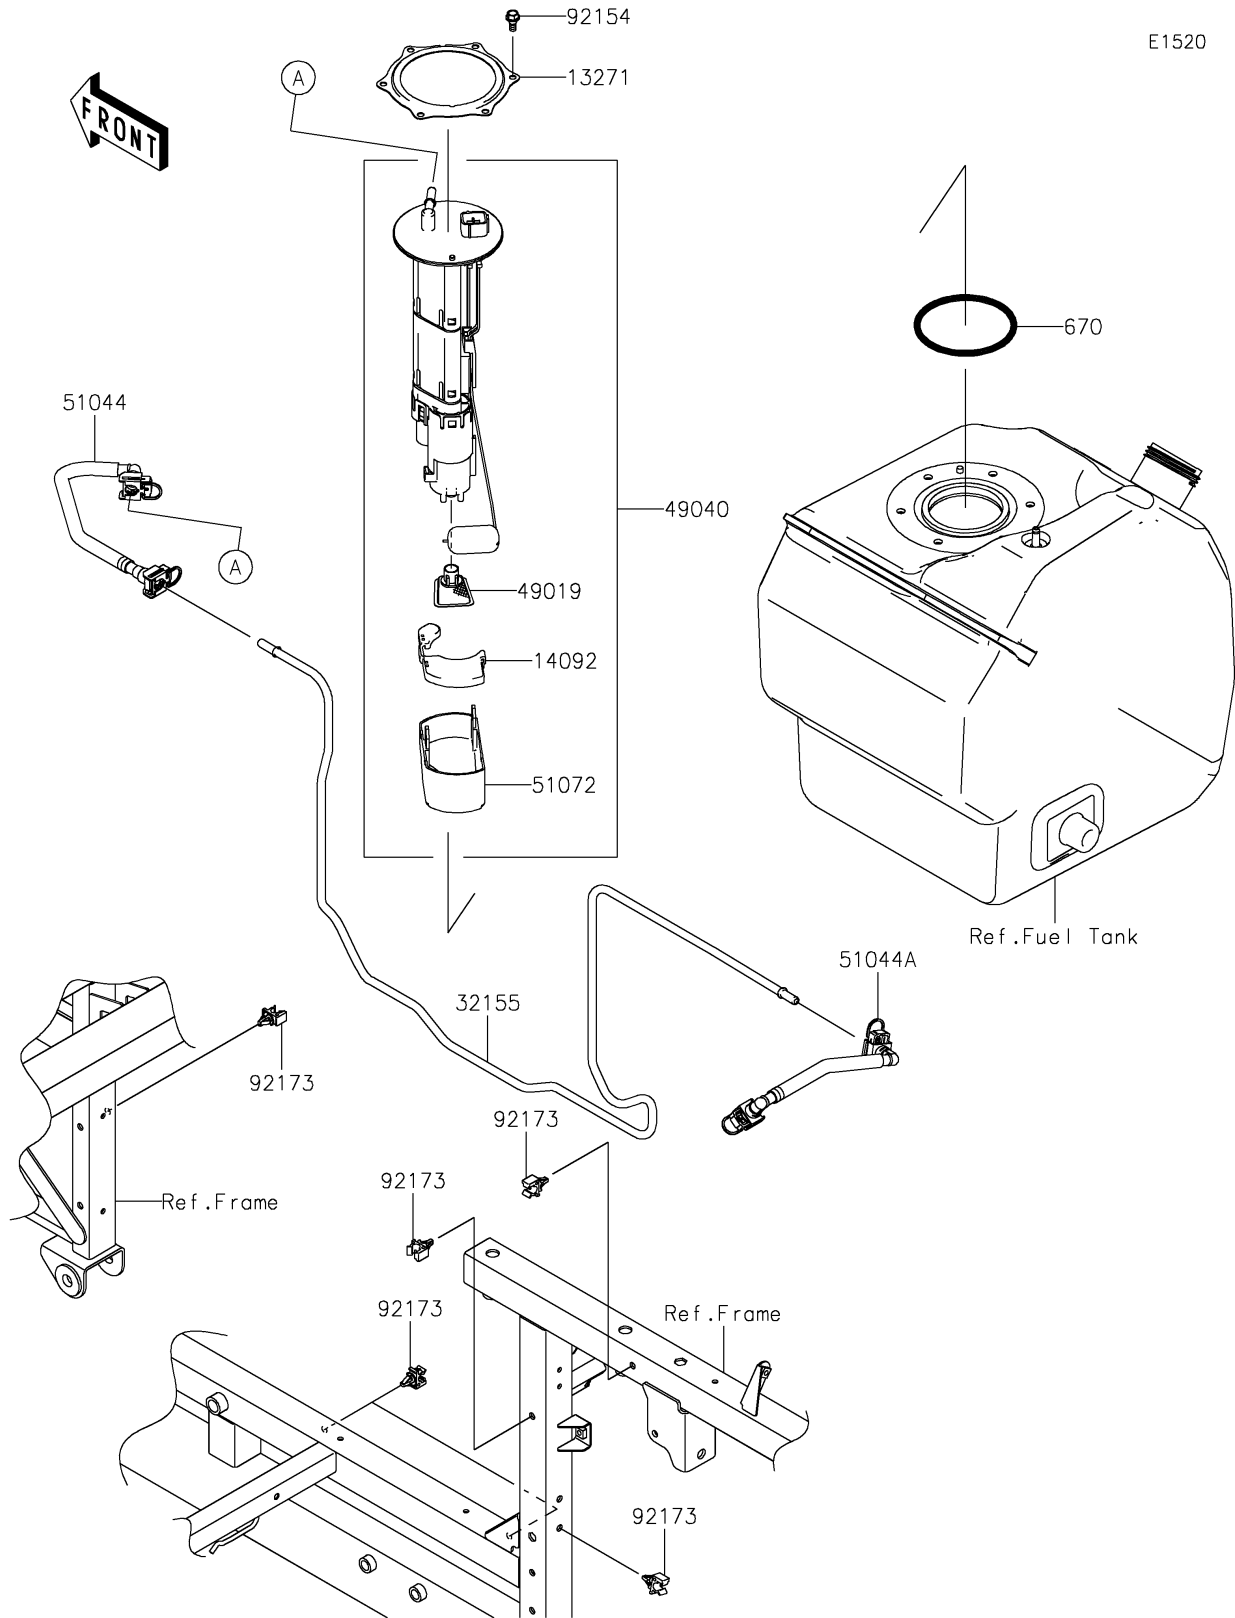

# 2018 MULE PRO-FX™ PARTS DIAGRAM

## Fuel Pump

## 2018 MULE PRO-FX™ PARTS LIST

### Fuel Pump

ITEM NAME	PART NUMBER	QUANTITY
PLATE (Ref # 13271)	13271-0980	1
COVER (Ref # 14092)	14092-1044	1
PIPE,FUEL (Ref # 32155)	32155-1619	1
FILTER-FUEL (Ref # 49019)	49019-0013	1
PUMP-FUEL (Ref # 49040)	49040-0733	1
TUBE-ASSY,TANK-PIPE (Ref # 51044)	51044-0833	1
TUBE-ASSY,PIPE-INJECTION PIPE (Ref # 51044A)	51044-0834	1
CHAMBER-FUEL (Ref # 51072)	51072-0003	1
O RING (Ref # 670)	670E5090	1
BOLT,FUEL PUMP (Ref # 92154)	92154-1326	6
CLAMP,FUEL PIPE (Ref # 92173)	92173-1213	6