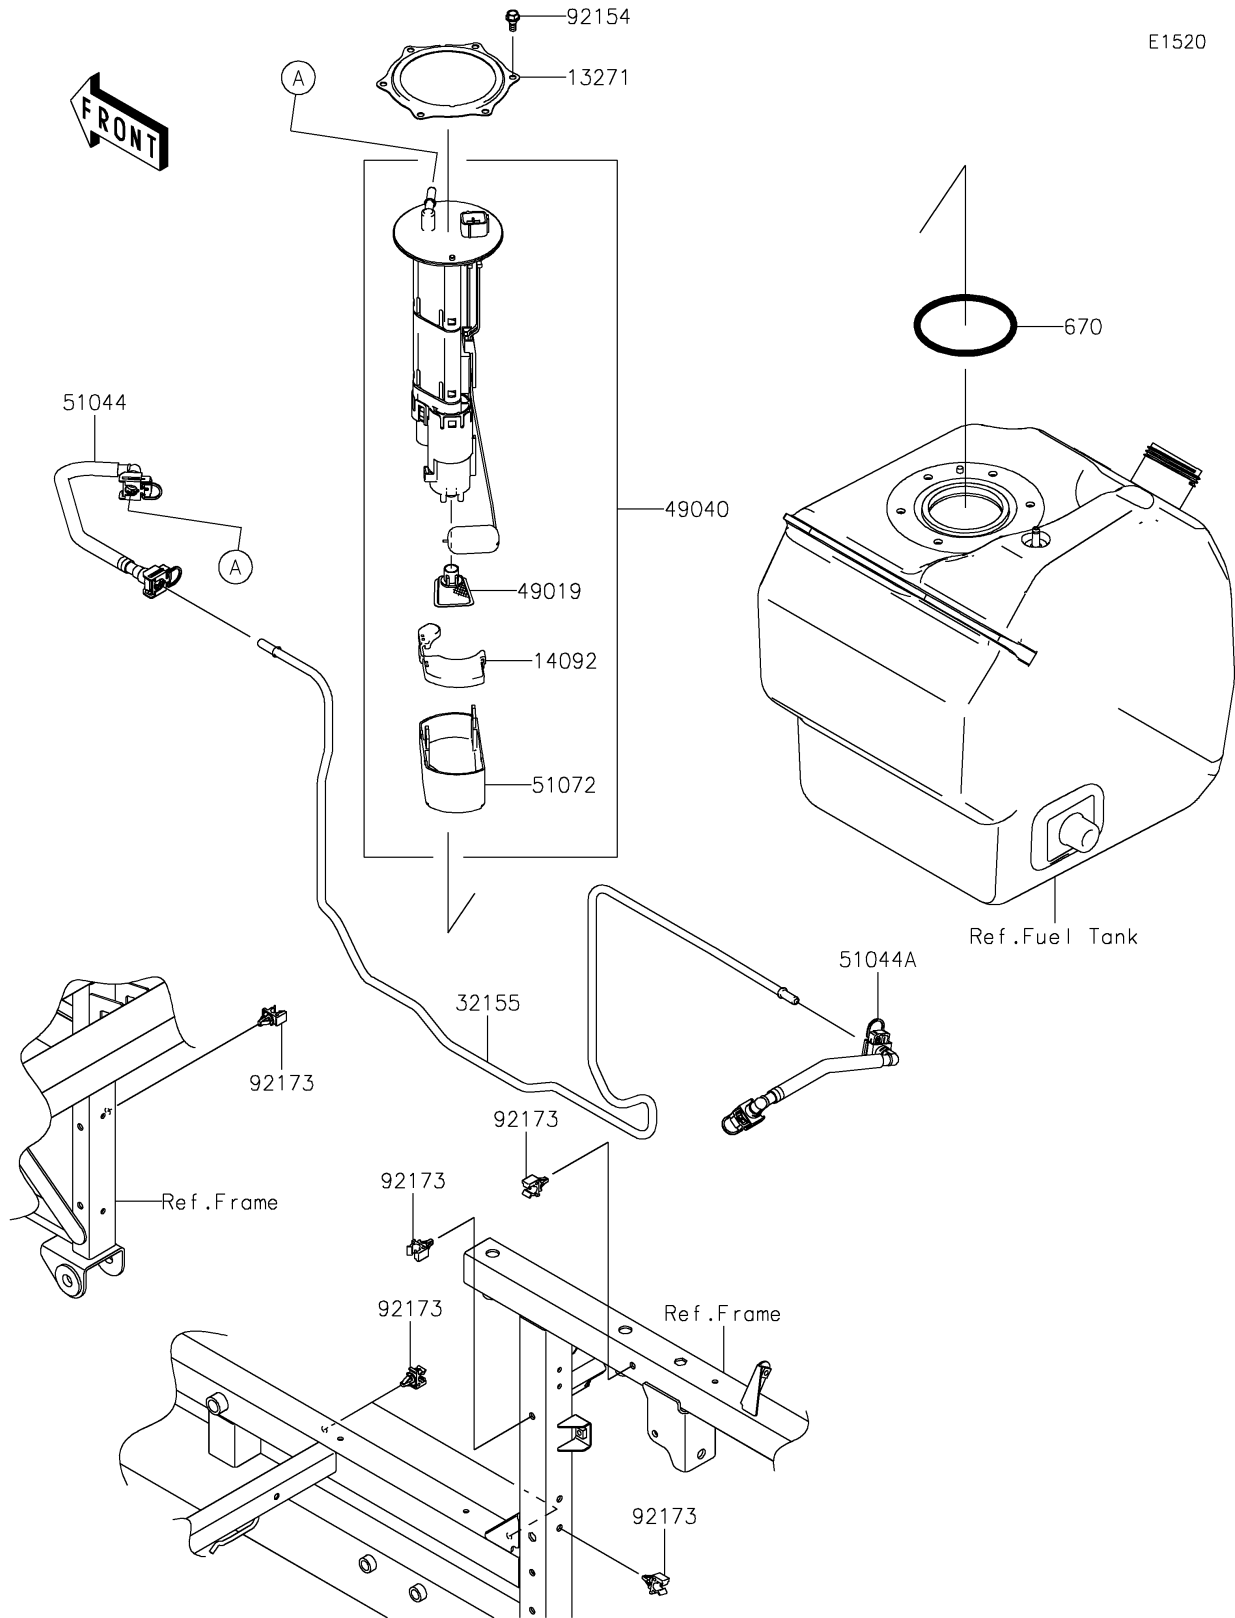

2019 MULE PRO-FX™ PARTS DIAGRAM

Fuel Pump

2019 MULE PRO-FX™ PARTS LIST

Fuel Pump

ITEM NAME	PART NUMBER	QUANTITY
PLATE (Ref # 13271)	13271-0980	1
COVER (Ref # 14092)	14092-1044	1
PIPE,FUEL (Ref # 32155)	32155-1619	1
FILTER-FUEL (Ref # 49019)	49019-0013	1
PUMP-FUEL (Ref # 49040)	49040-0733	1
TUBE-ASSY,TANK-PIPE (Ref # 51044)	51044-0833	1
TUBE-ASSY,PIPE-INJECTION PIPE (Ref # 51044A)	51044-0834	1
CHAMBER-FUEL (Ref # 51072)	51072-0003	1
O RING (Ref # 670)	670E5090	1
BOLT,FUEL PUMP (Ref # 92154)	92154-1326	6
CLAMP,FUEL PIPE (Ref # 92173)	92173-1213	6