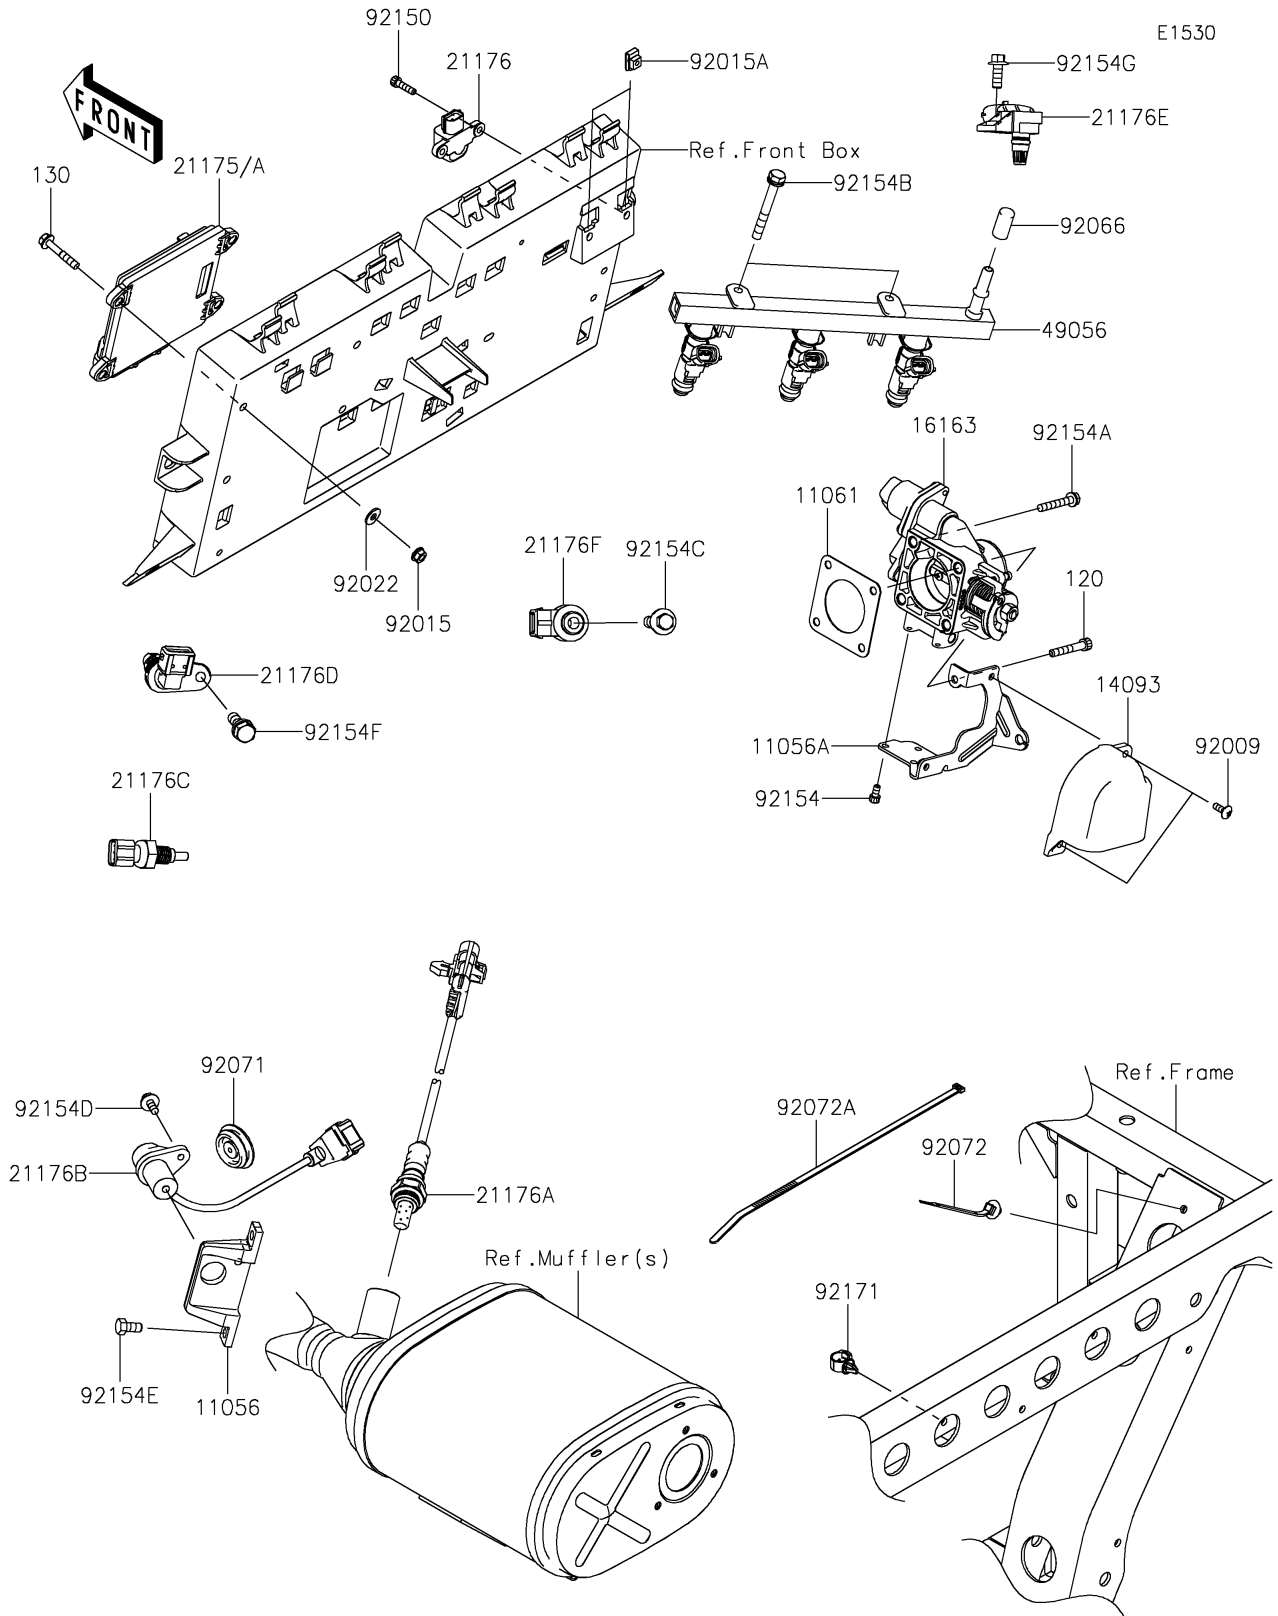

# 2018 MULE PRO-FX™ PARTS DIAGRAM

## Fuel Injection

### Fuel Injection

ITEM NAME	PART NUMBER	QUANTITY
BRACKET,CRANKSHAFT POSITION (Ref # 11056)	11056-2680	1
BRACKET,THROTTLE CABLE (Ref # 11056A)	11056-7495	1
GASKET,THROTTLE (Ref # 11061)	11061-0954	1
BOLT-SOCKET,6X40 (Ref # 120)	120CA0640	1
BOLT-FLANGED,6X35 (Ref # 130)	130BA0635	4
COVER,THROTTLE (Ref # 14093)	14093-0043	1
THROTTLE-ASSY (Ref # 16163)	16163-0816	1
CONTROL UNIT-ELECTRONIC,DFI (Ref # 21175)	21175-1167	1
SENSOR,VEHICLE-DOWN (Ref # 21176)	21176-0026	1
SENSOR,OXYGEN (Ref # 21176A)	21176-0773	1
SENSOR,CRANKSHAFT POSITION (Ref # 21176B)	21176-0795	1
SENSOR,WATER TEMP (Ref # 21176C)	21176-0796	1
SENSOR,CAMSHAFT POSITION (Ref # 21176D)	21176-0797	1
SENSOR,AIR INTAKE TEMP (Ref # 21176E)	21176-0798	1
SENSOR,EXPLOSION (Ref # 21176F)	21176-0799	1
PIPE-INJECTION (Ref # 49056)	49056-0038	1
SCREW,5X14,WHITE (Ref # 92009)	92009-1366	2
NUT,FLANGED,6MM (Ref # 92015)	92015-1367	4
NUT,5MM (Ref # 92015A)	92015-1627	2
WASHER (Ref # 92022)	92022-2247	4
PLUG (Ref # 92066)	92066-0810	1
GROMMET (Ref # 92071)	92071-0730	1
BAND,OS170-FT7(BLACK) (Ref # 92072)	92072-1414	1
BAND,L=292.1 (Ref # 92072A)	92072-3509	3
BOLT,SOCKET,5X20 (Ref # 92150)	92150-1019	2
BOLT,SOCKET,5X10 (Ref # 92154)	92154-1396	3
BOLT,6X38 (Ref # 92154A)	92154-1589	3
BOLT,6X50 (Ref # 92154B)	92154-1591	2
BOLT,FLANGED,8X30 (Ref # 92154C)	92154-1592	1

### Fuel Injection

ITEM NAME	PART NUMBER	QUANTITY
BOLT,FLANGED,6X12 (Ref # 92154D)	92154-1593	1
BOLT,6X12 (Ref # 92154E)	92154-1594	2
BOLT,8X16 (Ref # 92154F)	92154-1595	1
BOLT,FLANGED,6X16 (Ref # 92154G)	92154-1596	1
CLAMP,13MM DIA. (Ref # 92171)	92171-1415	1