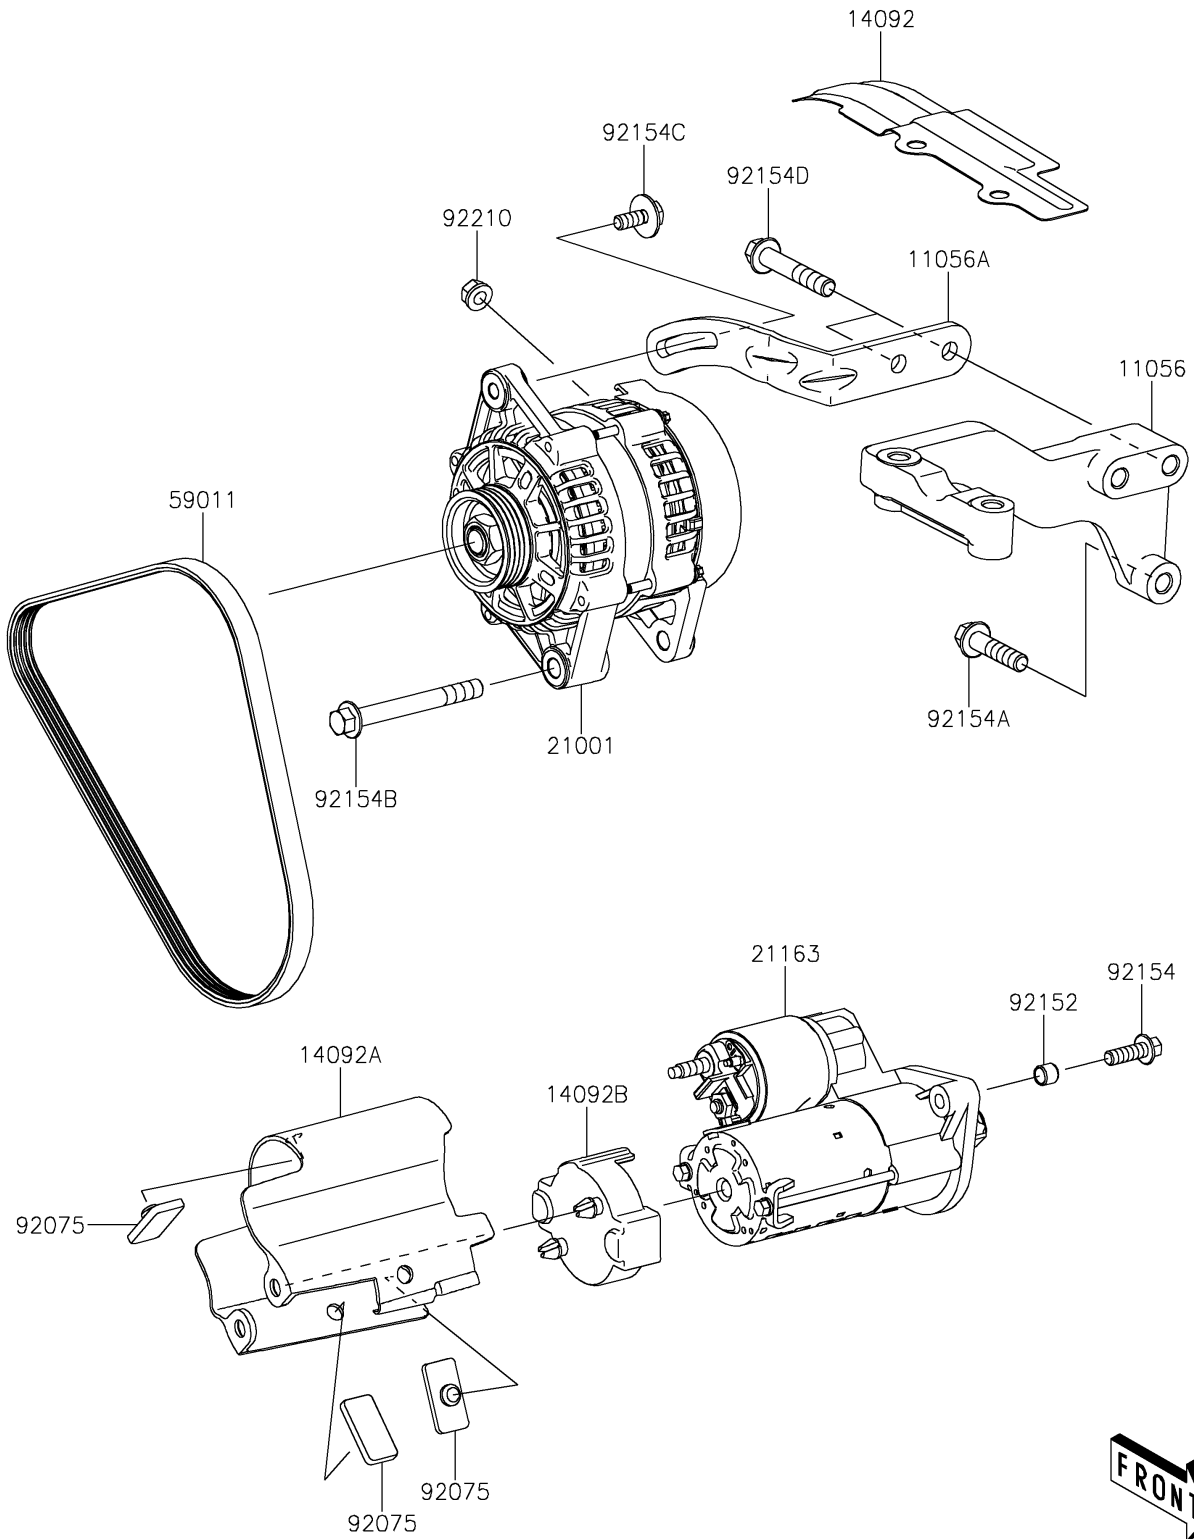

2018 MULE PRO-FX™ PARTS DIAGRAM

Starter Motor

E1840

2018 MULE PRO-FX™ PARTS LIST

Starter Motor

ITEM NAME	PART NUMBER	QUANTITY
BRACKET,SUSPENSION,RR (Ref # 11056)	11056-7083	1
BRACKET (Ref # 11056A)	11056-7084	1
COVER,ALTER BELT (Ref # 14092)	14092-1198	1
COVER,STARTER BODY (Ref # 14092A)	14092-1199	1
COVER,STARTER END FACE (Ref # 14092B)	14092-1200	1
GENERATOR (Ref # 21001)	21001-0606	1
STARTER-ELECTRIC (Ref # 21163)	21163-0751	1
BELT (Ref # 59011)	59011-0041	1
DAMPER (Ref # 92075)	92075-1054	3
COLLAR (Ref # 92152)	92152-1961	2
BOLT,FLANGED,8X25 (Ref # 92154)	92154-1602	2
BOLT,FLANGED,10X40 (Ref # 92154A)	92154-1604	1
BOLT,FLANGED,10X90 (Ref # 92154B)	92154-1605	1
BOLT,8X20 (Ref # 92154C)	92154-1606	1
BOLT,FLANGED,10X55 (Ref # 92154D)	92154-1607	2
NUT,6MM (Ref # 92210)	92210-0960	1