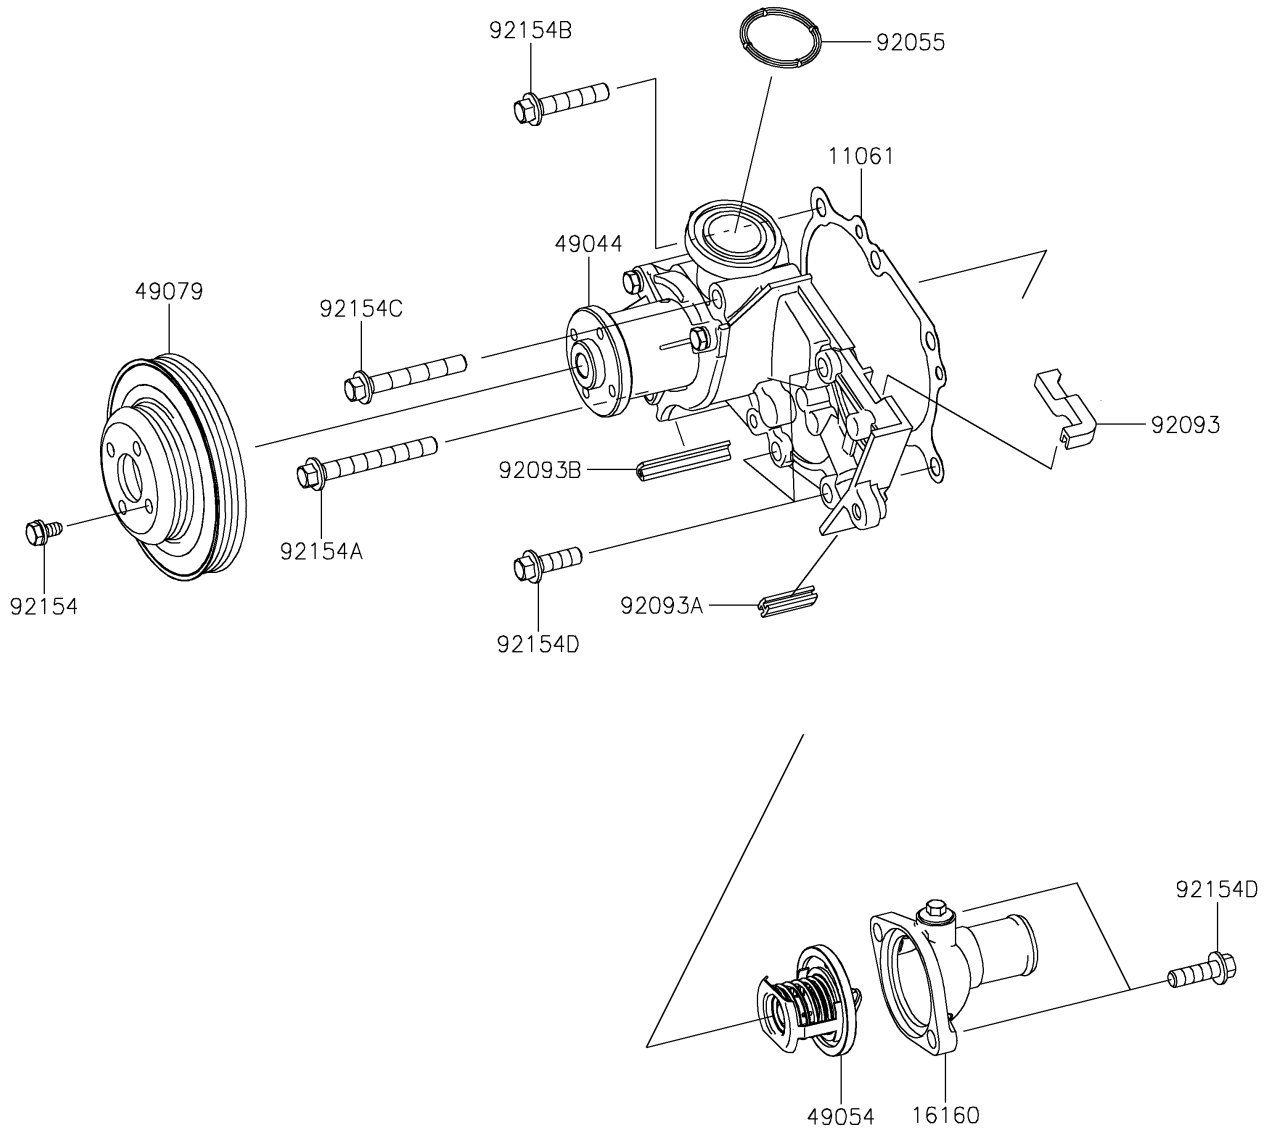

2018 MULE PRO-FX™ PARTS DIAGRAM

Water Pump

E3031

2018 MULE PRO-FX™ PARTS LIST

Water Pump

ITEM NAME	PART NUMBER	QUANTITY
GASKET,WATER PUMP (Ref # 11061)	11061-0955	1
BODY,THERMOSTAT HOUSING (Ref # 16160)	16160-0744	1
PUMP-WATER (Ref # 49044)	49044-0014	1
THERMOSTAT (Ref # 49054)	49054-0007	1
PULLEY-BELT (Ref # 49079)	49079-0022	1
RING-O (Ref # 92055)	92055-0825	1
SEAL (Ref # 92093)	92093-0638	1
SEAL (Ref # 92093A)	92093-0639	1
SEAL (Ref # 92093B)	92093-0640	1
BOLT,6X12 (Ref # 92154)	92154-1598	4
BOLT,FLANGED,8X65 (Ref # 92154A)	92154-1599	1
BOLT,FLANGED,8X40 (Ref # 92154B)	92154-1600	1
BOLT,FLANGED,8X55 (Ref # 92154C)	92154-1601	1
BOLT,FLANGED,8X25 (Ref # 92154D)	92154-1602	5