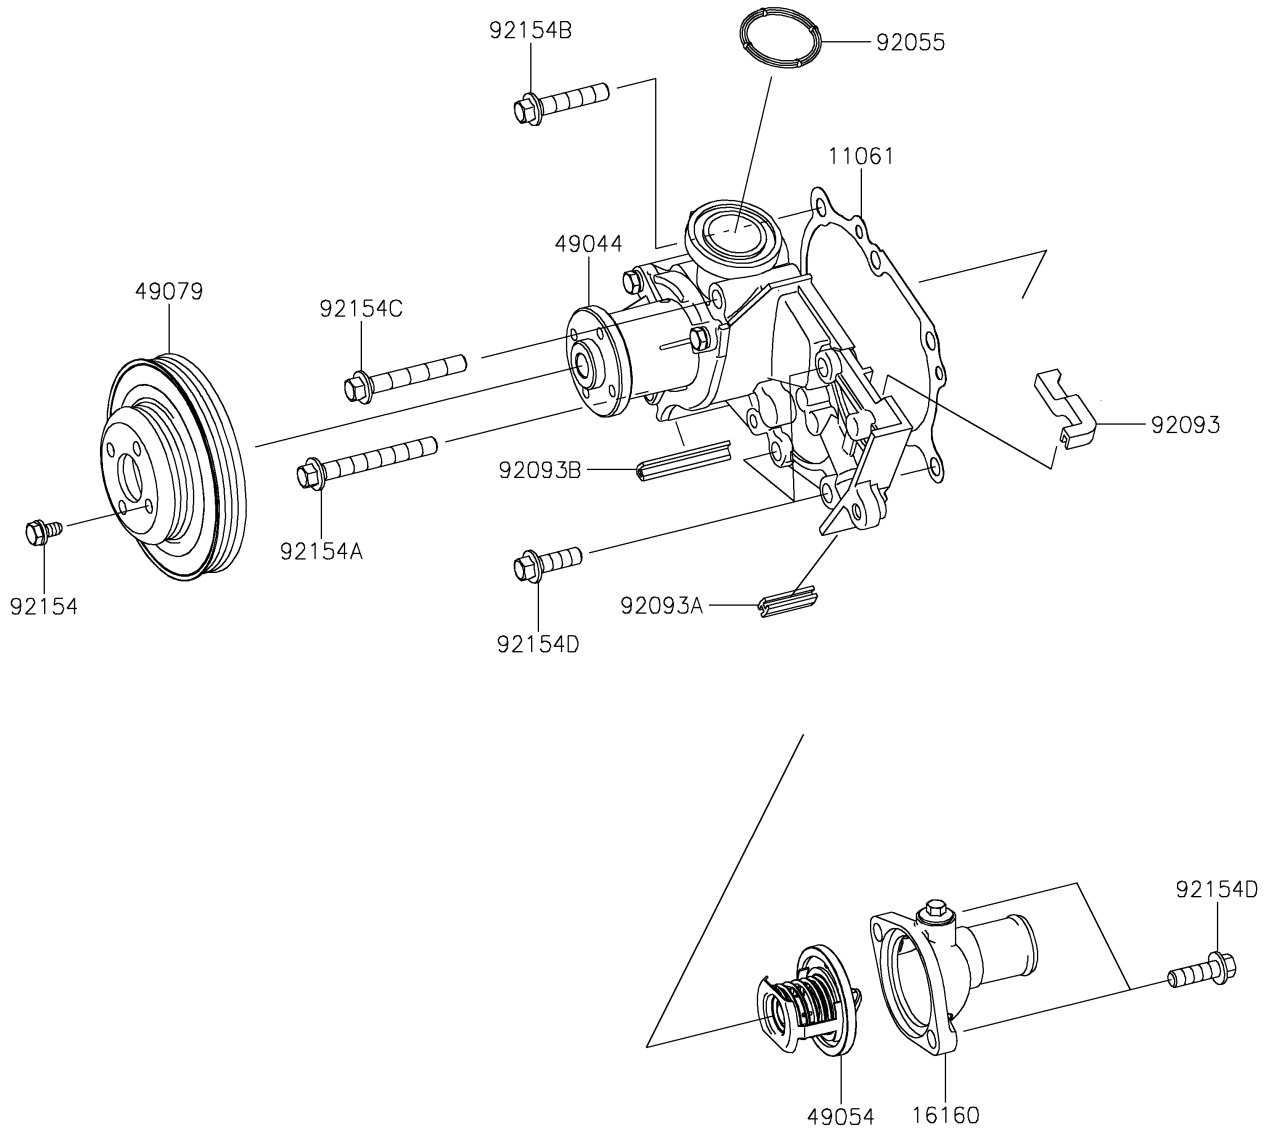

2019 MULE PRO-FX™ PARTS DIAGRAM

Water Pump

E3031

2019 MULE PRO-FX™ PARTS LIST

Water Pump

ITEM NAME	PART NUMBER	QUANTITY
GASKET,WATER PUMP (Ref # 11061)	11061-0955	1
BODY,THERMOSTAT HOUSING (Ref # 16160)	16160-0744	1
PUMP-WATER (Ref # 49044)	49044-0014	1
THERMOSTAT (Ref # 49054)	49054-0007	1
PULLEY-BELT (Ref # 49079)	49079-0022	1
RING-O (Ref # 92055)	92055-0825	1
SEAL (Ref # 92093)	92093-0638	1
SEAL (Ref # 92093A)	92093-0639	1
SEAL (Ref # 92093B)	92093-0640	1
BOLT,6X12 (Ref # 92154)	92154-1598	4
BOLT,FLANGED,8X65 (Ref # 92154A)	92154-1599	1
BOLT,FLANGED,8X40 (Ref # 92154B)	92154-1600	1
BOLT,FLANGED,8X55 (Ref # 92154C)	92154-1601	1
BOLT,FLANGED,8X25 (Ref # 92154D)	92154-1602	5