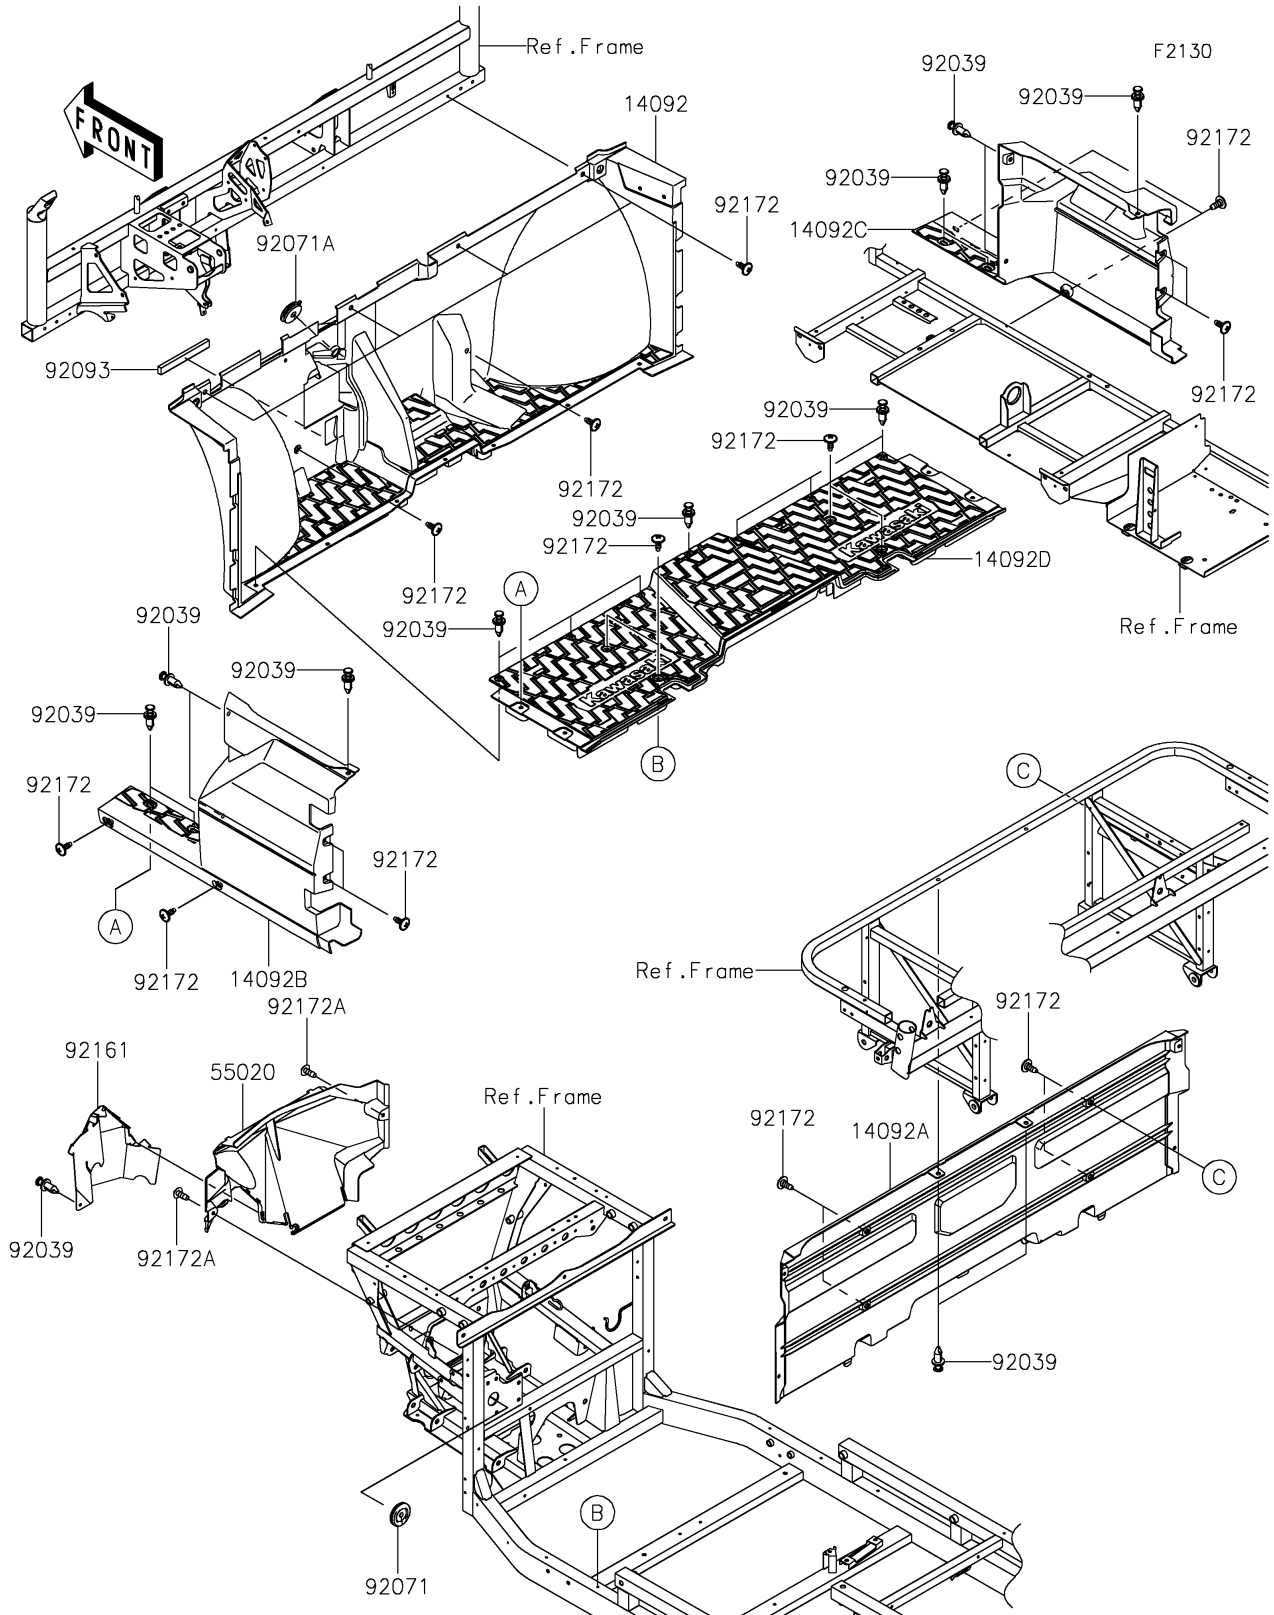

# 2019 MULE PRO-FX™ PARTS DIAGRAM

## Frame Fittings(Front)

### Frame Fittings(Front)

ITEM NAME	PART NUMBER	QUANTITY
COVER,FR FLOOR (Ref # 14092)	14092-1184	1
COVER,FR SEAT (Ref # 14092A)	14092-1185	1
COVER,SIDE,LH,FR (Ref # 14092B)	14092-1188	1
COVER,SIDE,RH,FR (Ref # 14092C)	14092-1189	1
COVER,FLOOR,BOTTOM (Ref # 14092D)	14092-1196	1
GUARD (Ref # 55020)	55020-0961	1
RIVET (Ref # 92039)	92039-0776	20
GROMMET,9X45X9 (Ref # 92071)	92071-0728	1
GROMMET,8X22X8 (Ref # 92071A)	92071-0753	1
SEAL,10X20X165 (Ref # 92093)	92093-0617	1
DAMPER (Ref # 92161)	92161-1649	1
SCREW,6X16 (Ref # 92172)	92172-0711	22
SCREW,TAPPING,6X16 (Ref # 92172A)	92172-0739	2