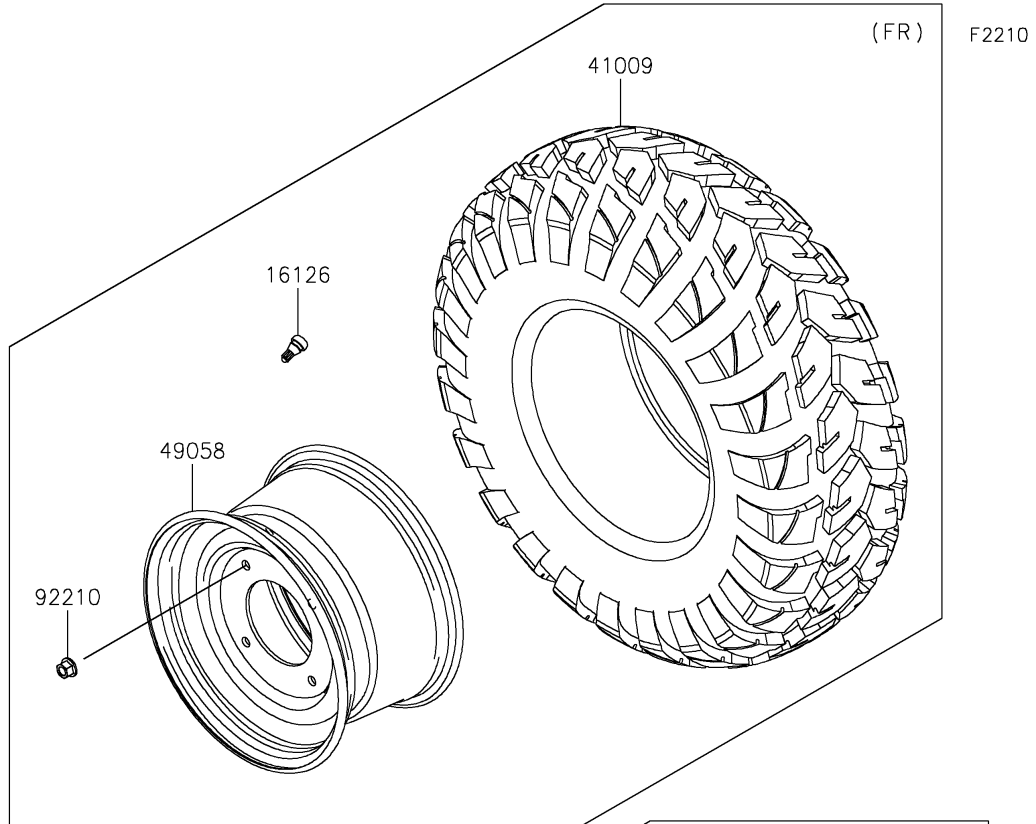

2019 MULE PRO-FX™ PARTS DIAGRAM

Wheels/Tires

2019 MULE PRO-FX™ PARTS LIST

Wheels/Tires

ITEM NAME	PART NUMBER	QUANTITY
VALVE (Ref # 16126)	16126-4001	4
TIRE,FR,26X9.00R12 4PR,FRONTIER (Ref # 41009)	41009-0567	2
TIRE,RR,26X11.00R12 4PR,FRONTIER (Ref # 41009A)	41009-0568	2
WHEEL,FR,12X7.0AT,F.S.BLACK (Ref # 49058)	49058-0608-397	2
WHEEL,RR,12X8.0AT,F.S.BLACK (Ref # 49058A)	49058-0611-397	2
WASHER,12.1X26X2.3 (Ref # 92200)	92200-0930	8
NUT,12MM (Ref # 92210)	92210-0603	16