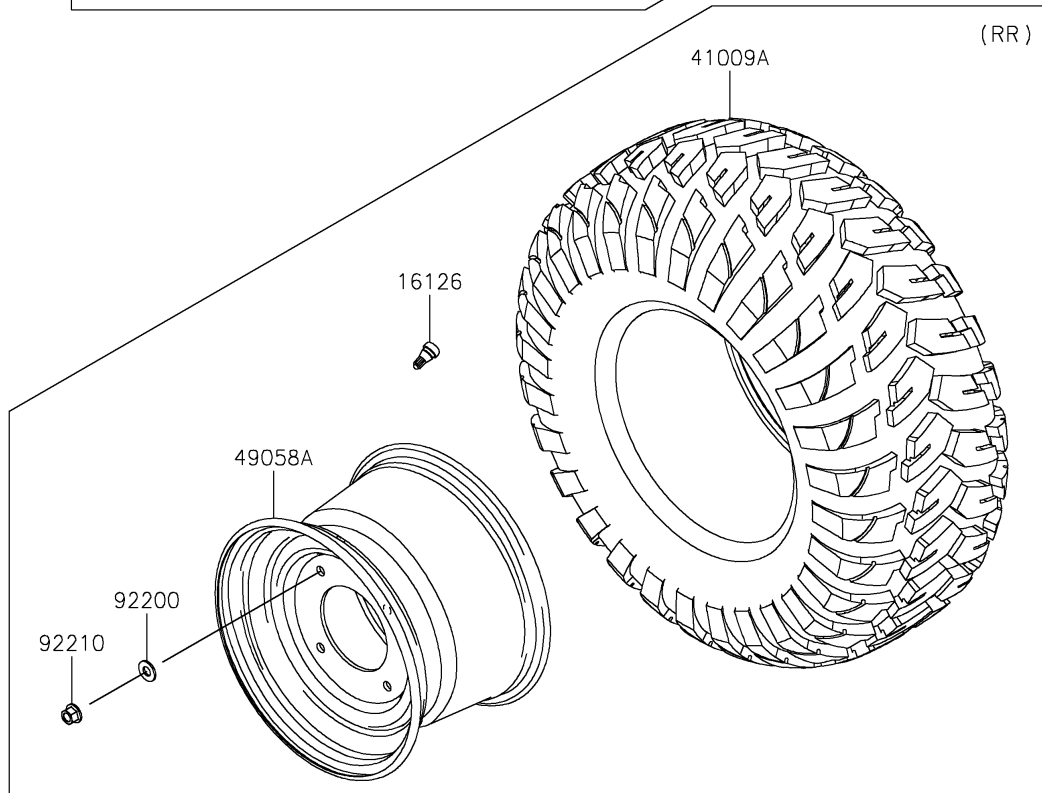

2019 MULE PRO-FX™ PARTS DIAGRAM

Wheels/Tires

2019 MULE PRO-FX™ PARTS LIST

Wheels/Tires

ITEM NAME	PART NUMBER	QUANTITY
VALVE (Ref # 16126)	16126-4001	4
TIRE,FR,26X9.00R12 4PR,FRONTIER (Ref # 41009)	41009-0567	2
TIRE,RR,26X11.00R12 4PR,FRONTIER (Ref # 41009A)	41009-0568	2
WHEEL,FR,12X7.0AT,F.S.BLACK (Ref # 49058)	49058-0608-397	2
WHEEL,RR,12X8.0AT,F.S.BLACK (Ref # 49058A)	49058-0611-397	2
WASHER,12.1X26X2.3 (Ref # 92200)	92200-0930	8
NUT,12MM (Ref # 92210)	92210-0603	16