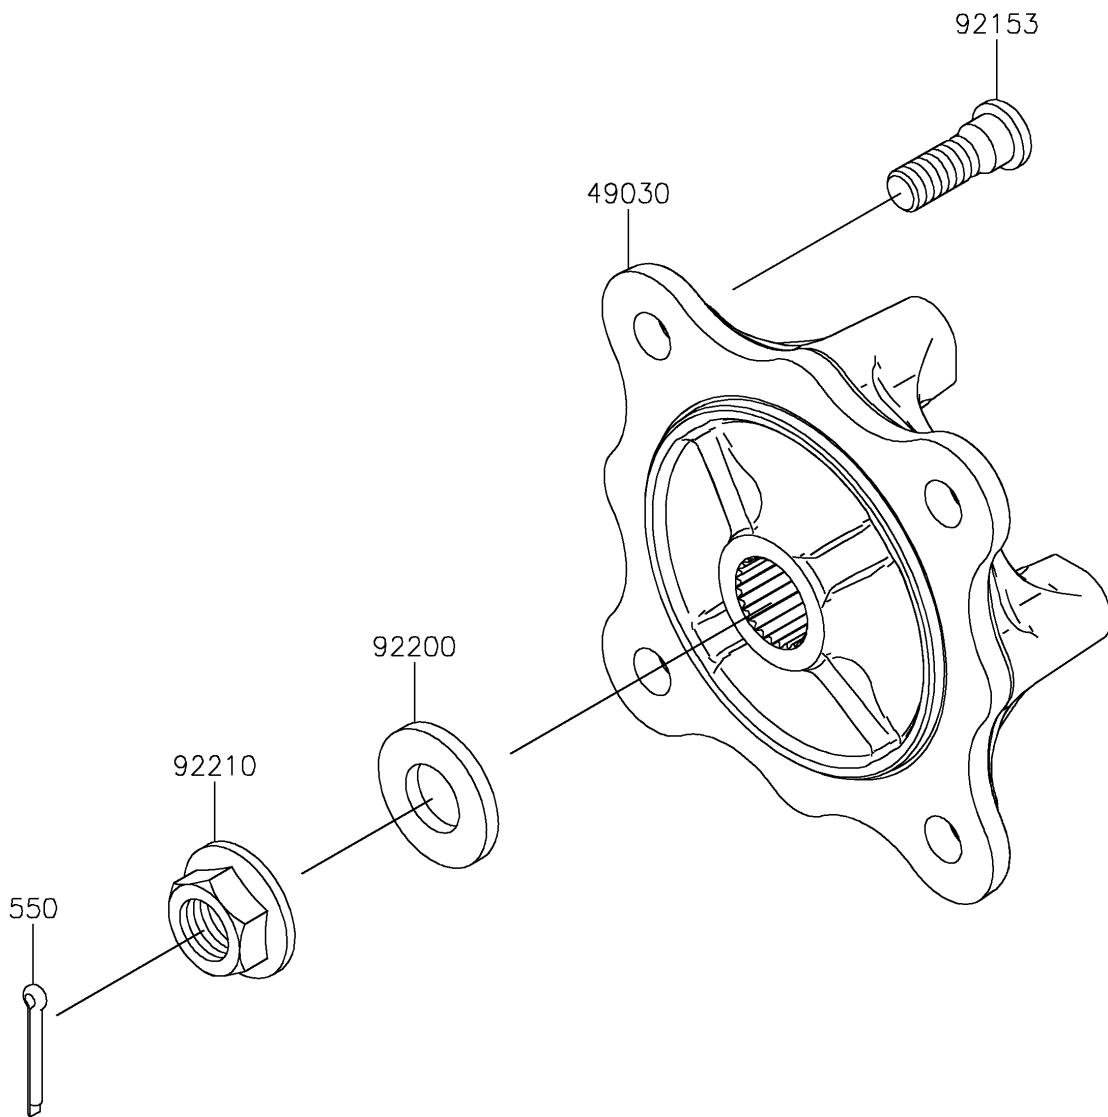

# 2019 MULE PRO-FX™ PARTS DIAGRAM

Front Hubs/Brakes

F2230

## 2019 MULE PRO-FX™ PARTS LIST

### Front Hubs/Brakes

ITEM NAME	PART NUMBER	QUANTITY
HUB,FR (Ref # 49030)	49030-0048	2
PIN-COTTER,4.0X30 (Ref # 550)	550AA4030	2
BOLT,12MM (Ref # 92153)	92153-1915	8
WASHER,20.3X41X4.5 (Ref # 92200)	92200-0921	2
NUT,FLANGED,20MM (Ref # 92210)	92210-2093	2