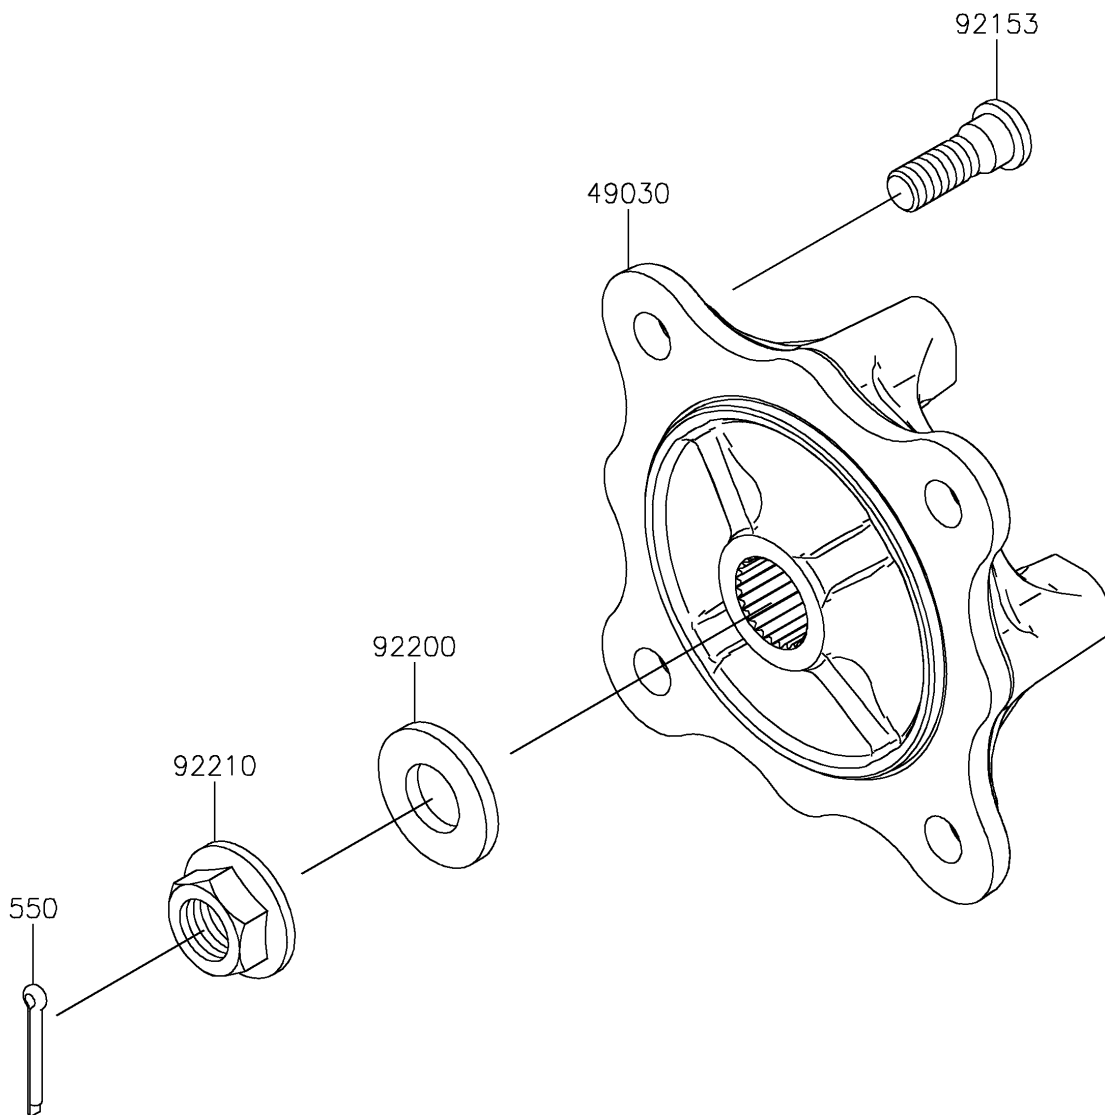

# 2020 MULE PRO-FX™ PARTS DIAGRAM

Front Hubs/Brakes

F2230

## 2020 MULE PRO-FX™ PARTS LIST

### Front Hubs/Brakes

ITEM NAME	PART NUMBER	QUANTITY
HUB,FR (Ref # 49030)	49030-0048	2
PIN-COTTER,4.0X30 (Ref # 550)	550AA4030	2
BOLT,12MM (Ref # 92153)	92153-1915	8
WASHER,20.3X41X4.5 (Ref # 92200)	92200-0921	2
NUT,FLANGED,20MM (Ref # 92210)	92210-2093	2