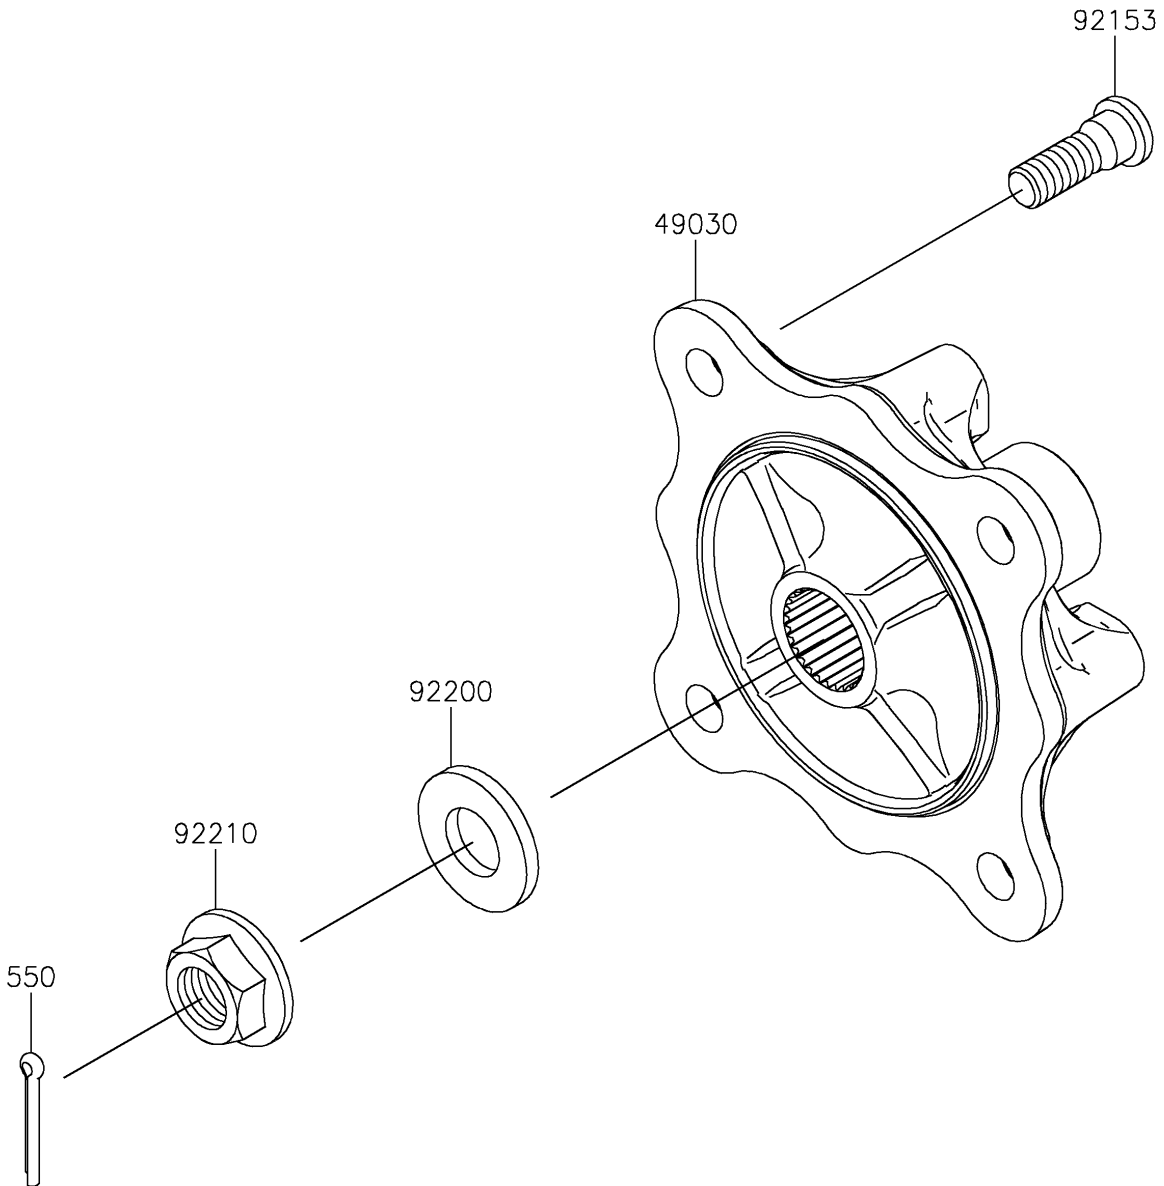

2018 MULE PRO-FX™ PARTS DIAGRAM

Rear Hubs/Brakes

F2240

2018 MULE PRO-FX™ PARTS LIST

Rear Hubs/Brakes

ITEM NAME	PART NUMBER	QUANTITY
HUB,RR (Ref # 49030)	49030-0049	2
PIN-COTTER,4.0X30 (Ref # 550)	550AA4030	2
BOLT,12MM (Ref # 92153)	92153-1915	8
WASHER,20.3X41X4.5 (Ref # 92200)	92200-0921	2
NUT,FLANGED,20MM (Ref # 92210)	92210-2093	2