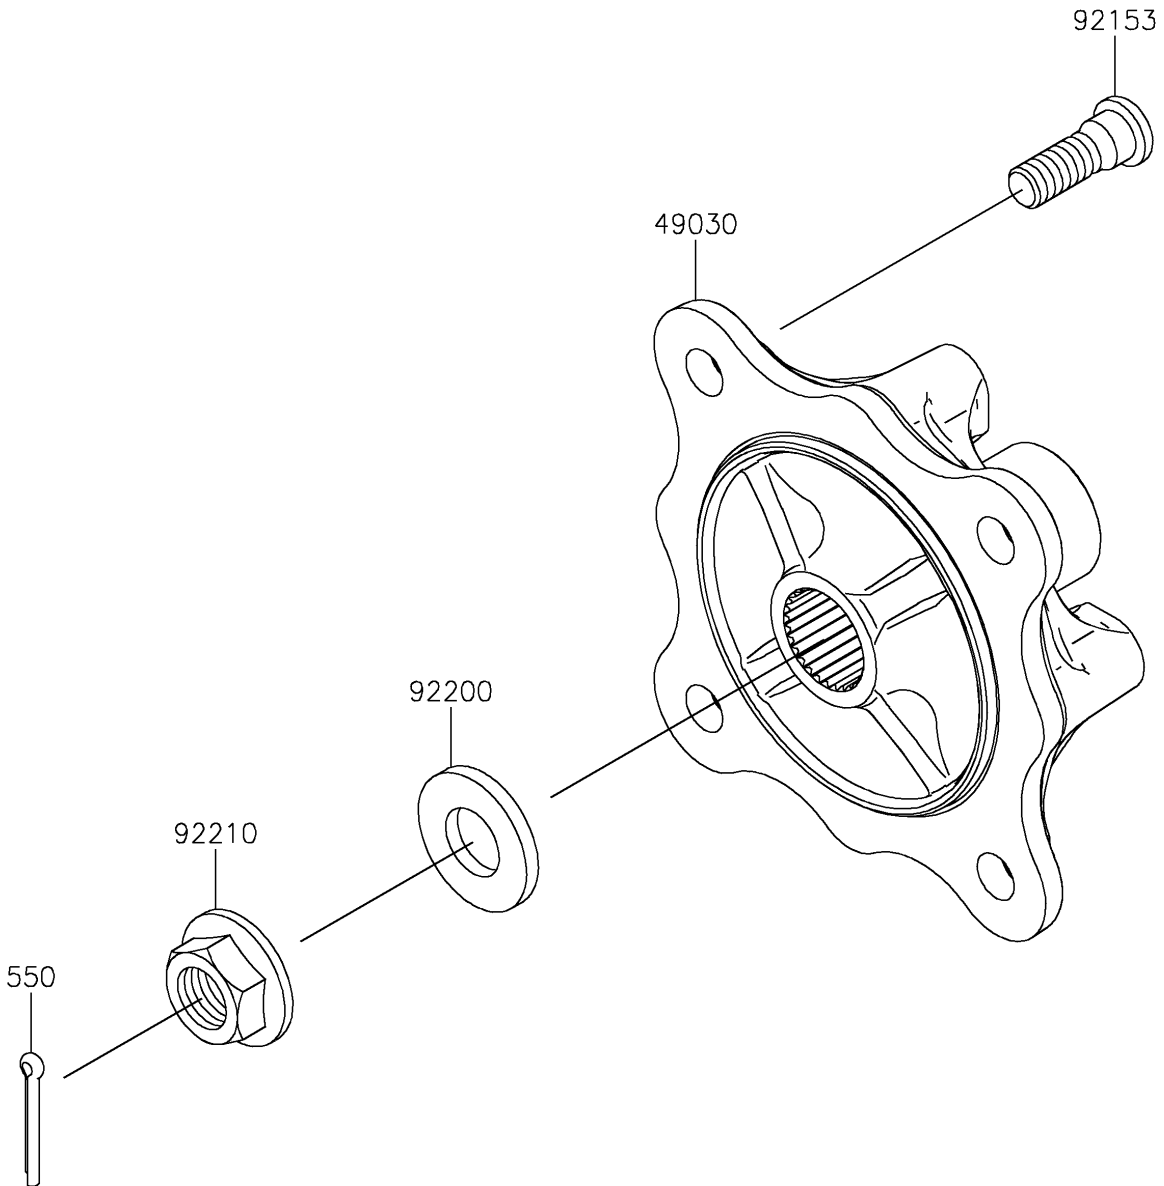

# 2019 MULE PRO-FX™ PARTS DIAGRAM

Rear Hubs/Brakes

F2240

## 2019 MULE PRO-FX™ PARTS LIST

### Rear Hubs/Brakes

ITEM NAME	PART NUMBER	QUANTITY
HUB,RR (Ref # 49030)	49030-0049	2
PIN-COTTER,4.0X30 (Ref # 550)	550AA4030	2
BOLT,12MM (Ref # 92153)	92153-1915	8
WASHER,20.3X41X4.5 (Ref # 92200)	92200-0921	2
NUT,FLANGED,20MM (Ref # 92210)	92210-2093	2