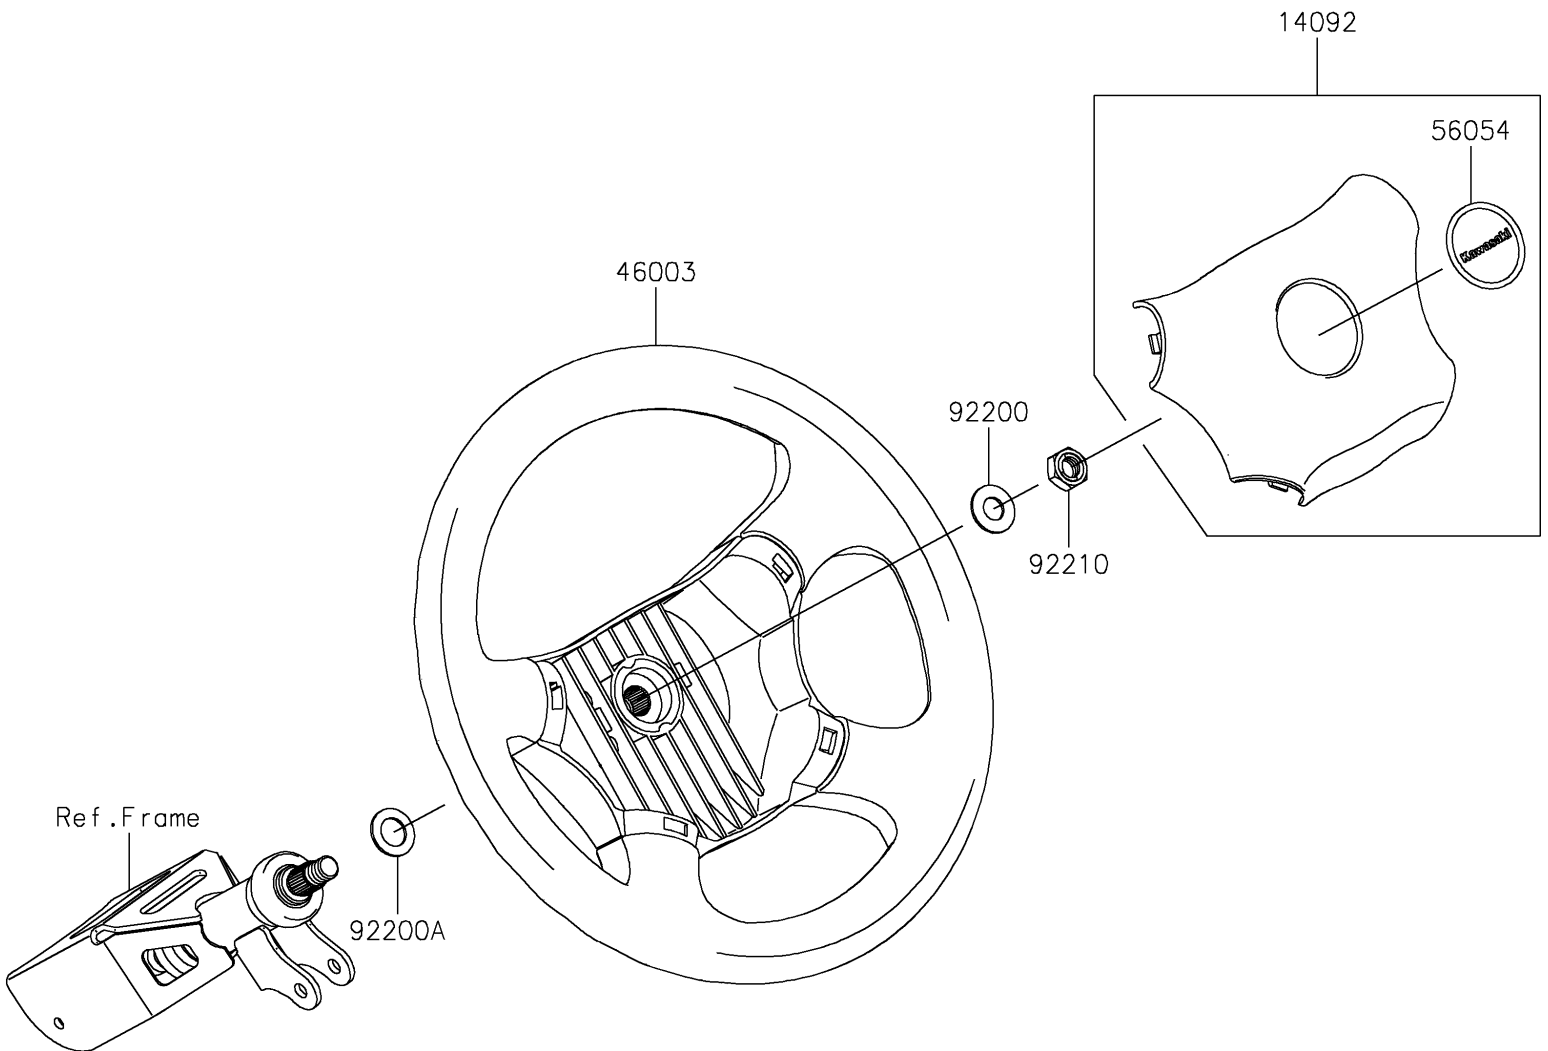

# 2018 MULE PRO-FX™ PARTS DIAGRAM

Steering Wheel

F2311

## 2018 MULE PRO-FX™ PARTS LIST

### Steering Wheel

ITEM NAME	PART NUMBER	QUANTITY
COVER,HORN SWITCH (Ref # 14092)	14092-1029	1
HANDLE (Ref # 46003)	46003-0595	1
MARK,CENTER LOGO,KAWASAKI (Ref # 56054)	56054-1188	1
WASHER,12.1X25X1.6 (Ref # 92200)	92200-0455	1
WASHER,15X25X1.6 (Ref # 92200A)	92200-0460	1
NUT,LOCK,12MM (Ref # 92210)	92210-1249	1