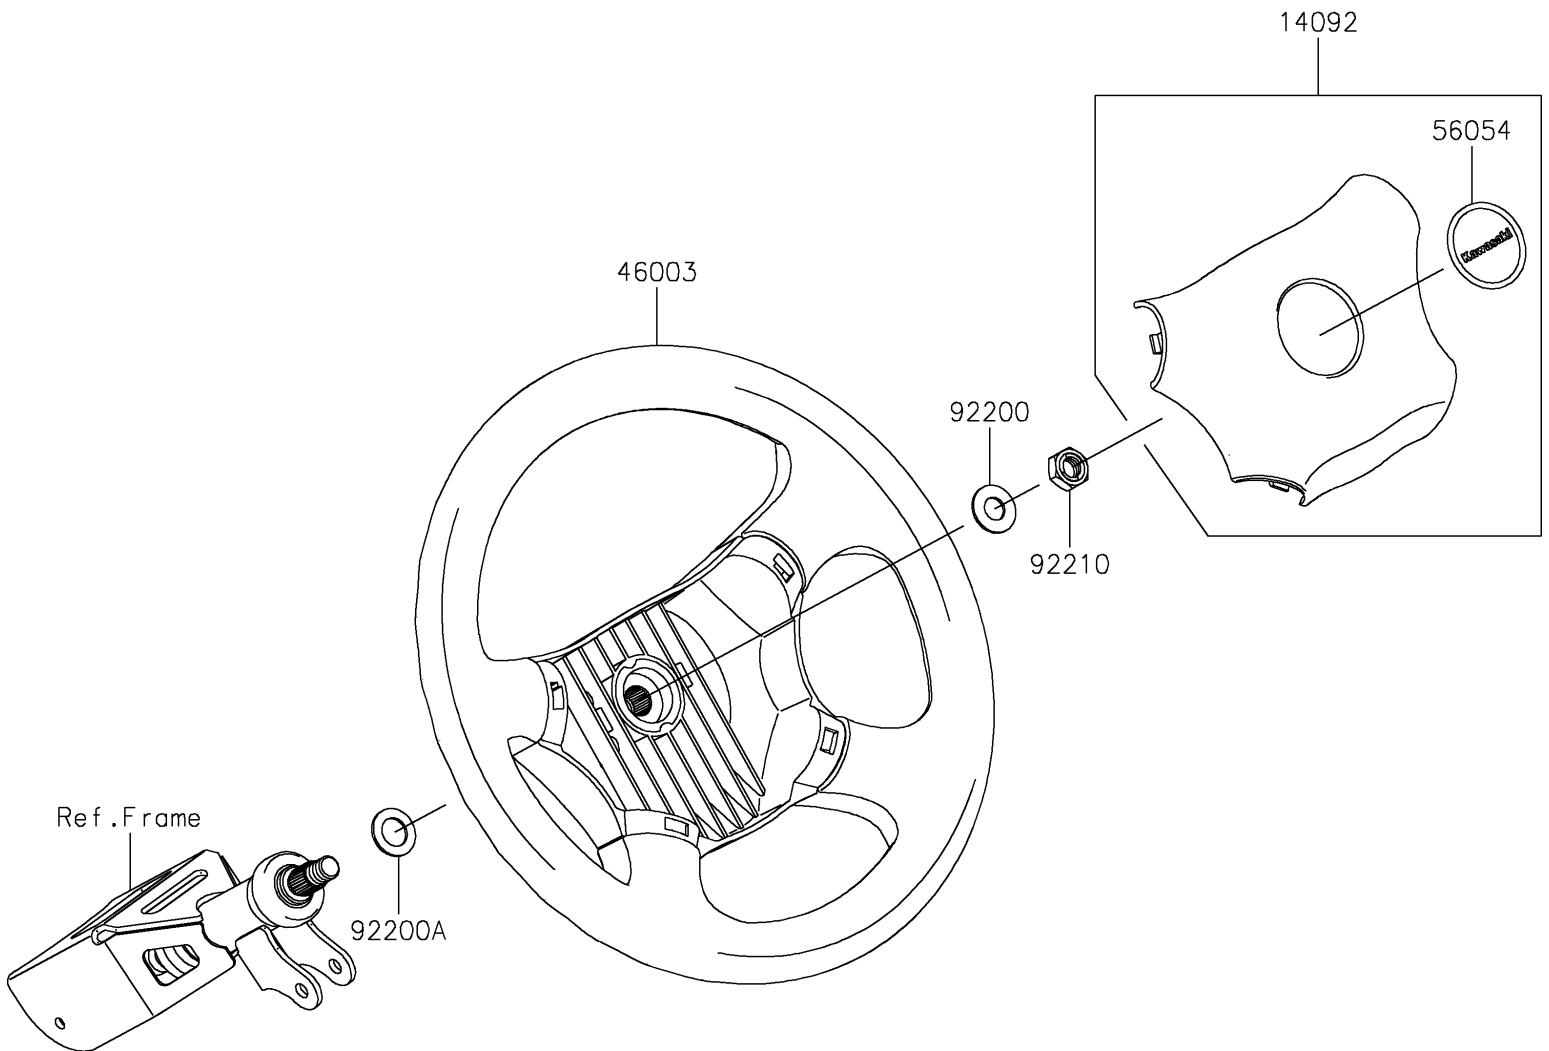

2019 MULE PRO-FX™ PARTS DIAGRAM

Steering Wheel

F2311

2019 MULE PRO-FX™ PARTS LIST

Steering Wheel

ITEM NAME	PART NUMBER	QUANTITY
COVER,HORN SWITCH (Ref # 14092)	14092-1029	1
HANDLE (Ref # 46003)	46003-0595	1
MARK,CENTER LOGO,KAWASAKI (Ref # 56054)	56054-1188	1
WASHER,12.1X25X1.6 (Ref # 92200)	92200-0455	1
WASHER,15X25X1.6 (Ref # 92200A)	92200-0460	1
NUT,LOCK,12MM (Ref # 92210)	92210-1249	1