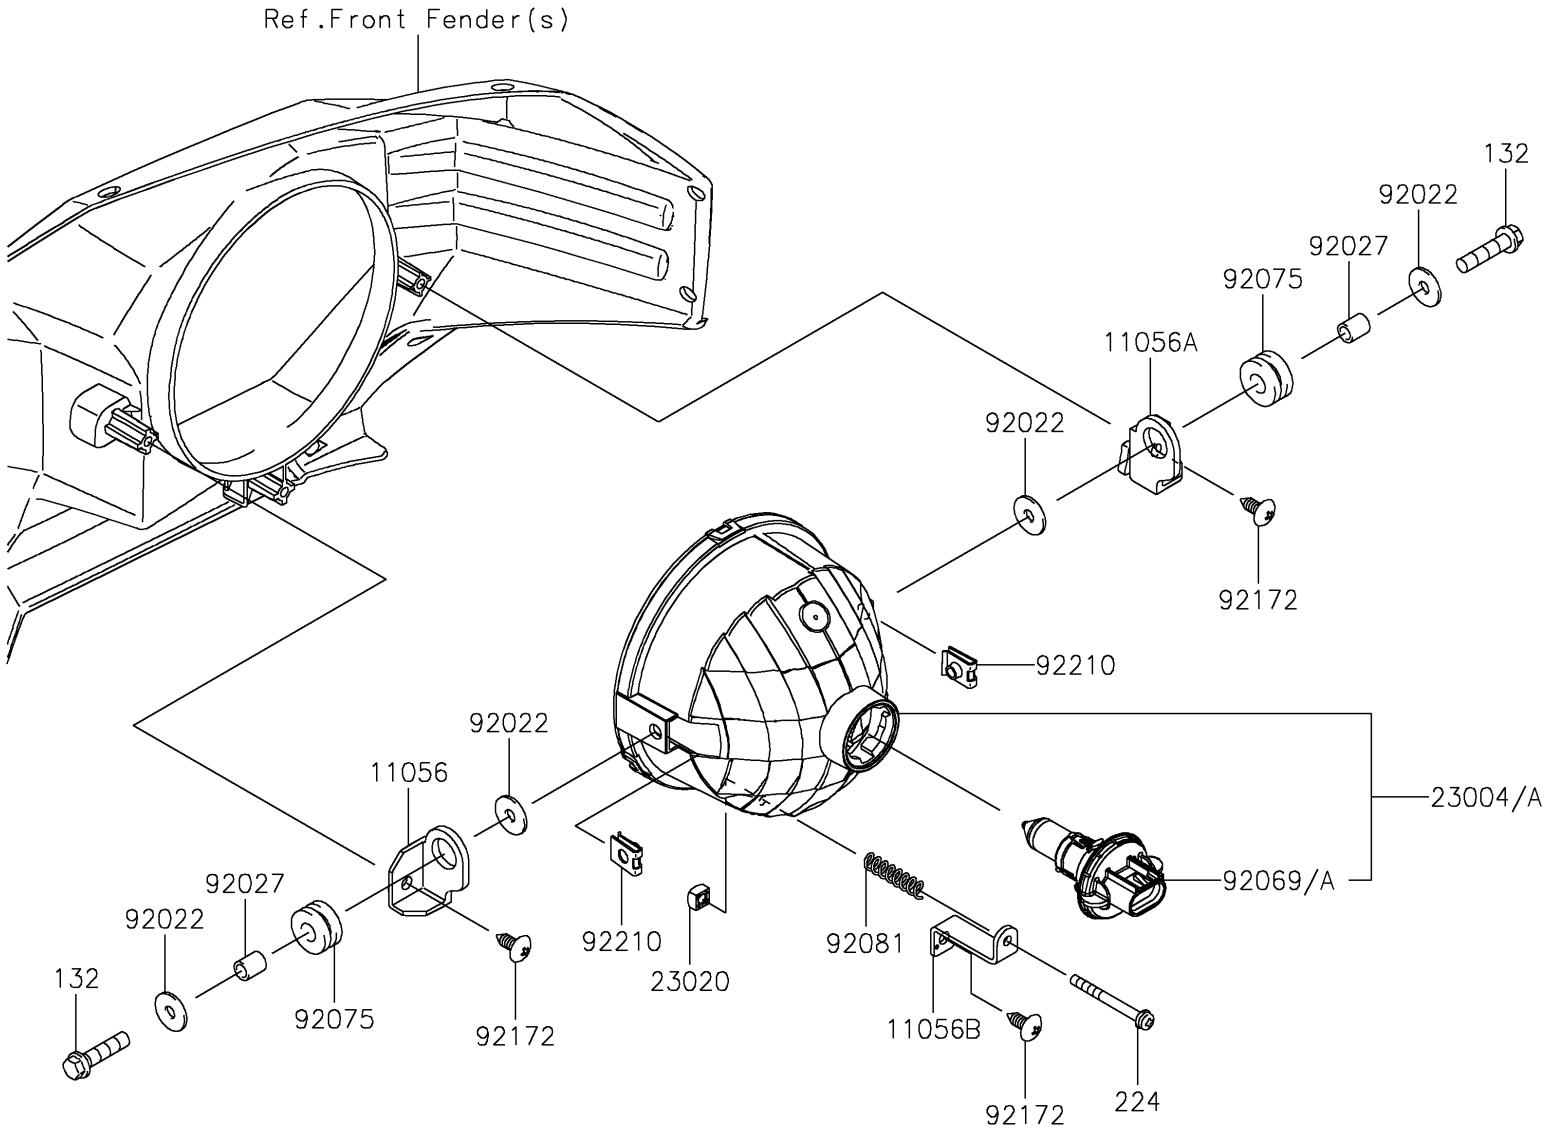

# 2019 MULE PRO-FX™ PARTS DIAGRAM

Headlight(s)

F2710

## 2019 MULE PRO-FX™ PARTS LIST

### Headlight(s)

ITEM NAME	PART NUMBER	QUANTITY
BRACKET,LH (Ref # 11056)	11056-2931	2
BRACKET,RH (Ref # 11056A)	11056-2932	2
BRACKET (Ref # 11056B)	11056-2933	2
BOLT-FLANGED-SMALL,6X25 (Ref # 132)	132BA0625	4
SCREW-PAN-WP-CROS (Ref # 224)	224AA0440	2
LAMP-HEAD (Ref # 23004)	23004-0339	2
NUT,4MM,FOCUS ADJUST (Ref # 23020)	23020-018	2
WASHER,6.5X20X1.6 (Ref # 92022)	92022-125	8
COLLAR,6.8X10X12 (Ref # 92027)	92027-162	4
BULB,H13-12-8V (Ref # 92069)	92069-0082	2
DAMPER,10X24X12 (Ref # 92075)	92075-1690	4
SPRING,FOCUS ADJUST (Ref # 92081)	92081-1896	2
SCREW,6X16 (Ref # 92172)	92172-0284	6
NUT (Ref # 92210)	92210-1125	4