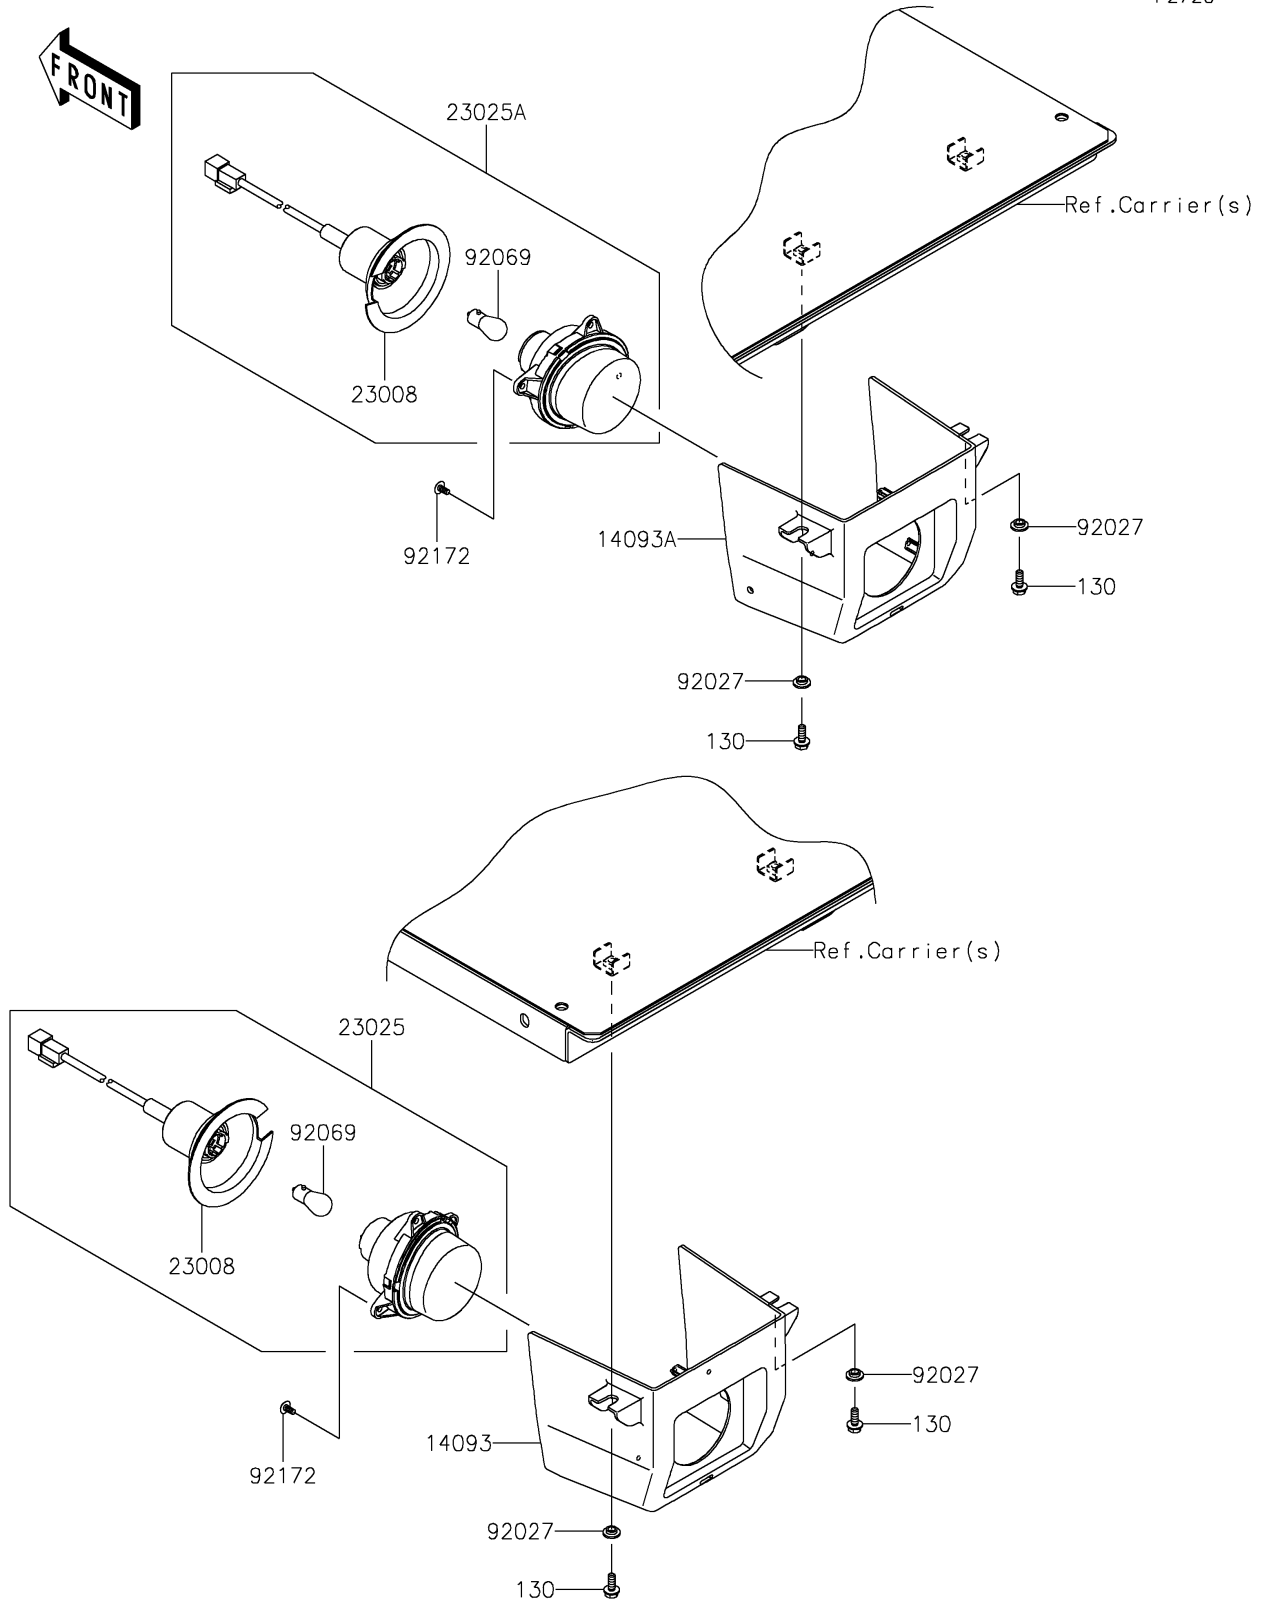

2019 MULE PRO-FX™ PARTS DIAGRAM

Taillight(s)

F2720

2019 MULE PRO-FX™ PARTS LIST

Taillight(s)

ITEM NAME	PART NUMBER	QUANTITY
BOLT-FLANGED,6X16 (Ref # 130)	130CA0616	4
COVER,TAIL LAMP,LH (Ref # 14093)	14093-0580	1
COVER,TAIL LAMP,RH (Ref # 14093A)	14093-0581	1
SOCKET-ASSY (Ref # 23008)	23008-0162	2
LAMP-TAIL,LH (Ref # 23025)	23025-0334	1
LAMP-TAIL,RH (Ref # 23025A)	23025-0341	1
COLLAR,L=4.6 (Ref # 92027)	92027-1168	4
BULB,12V 21/5W (Ref # 92069)	92069-0072	2
SCREW,TAPPING,5X10 (Ref # 92172)	92172-0262	6