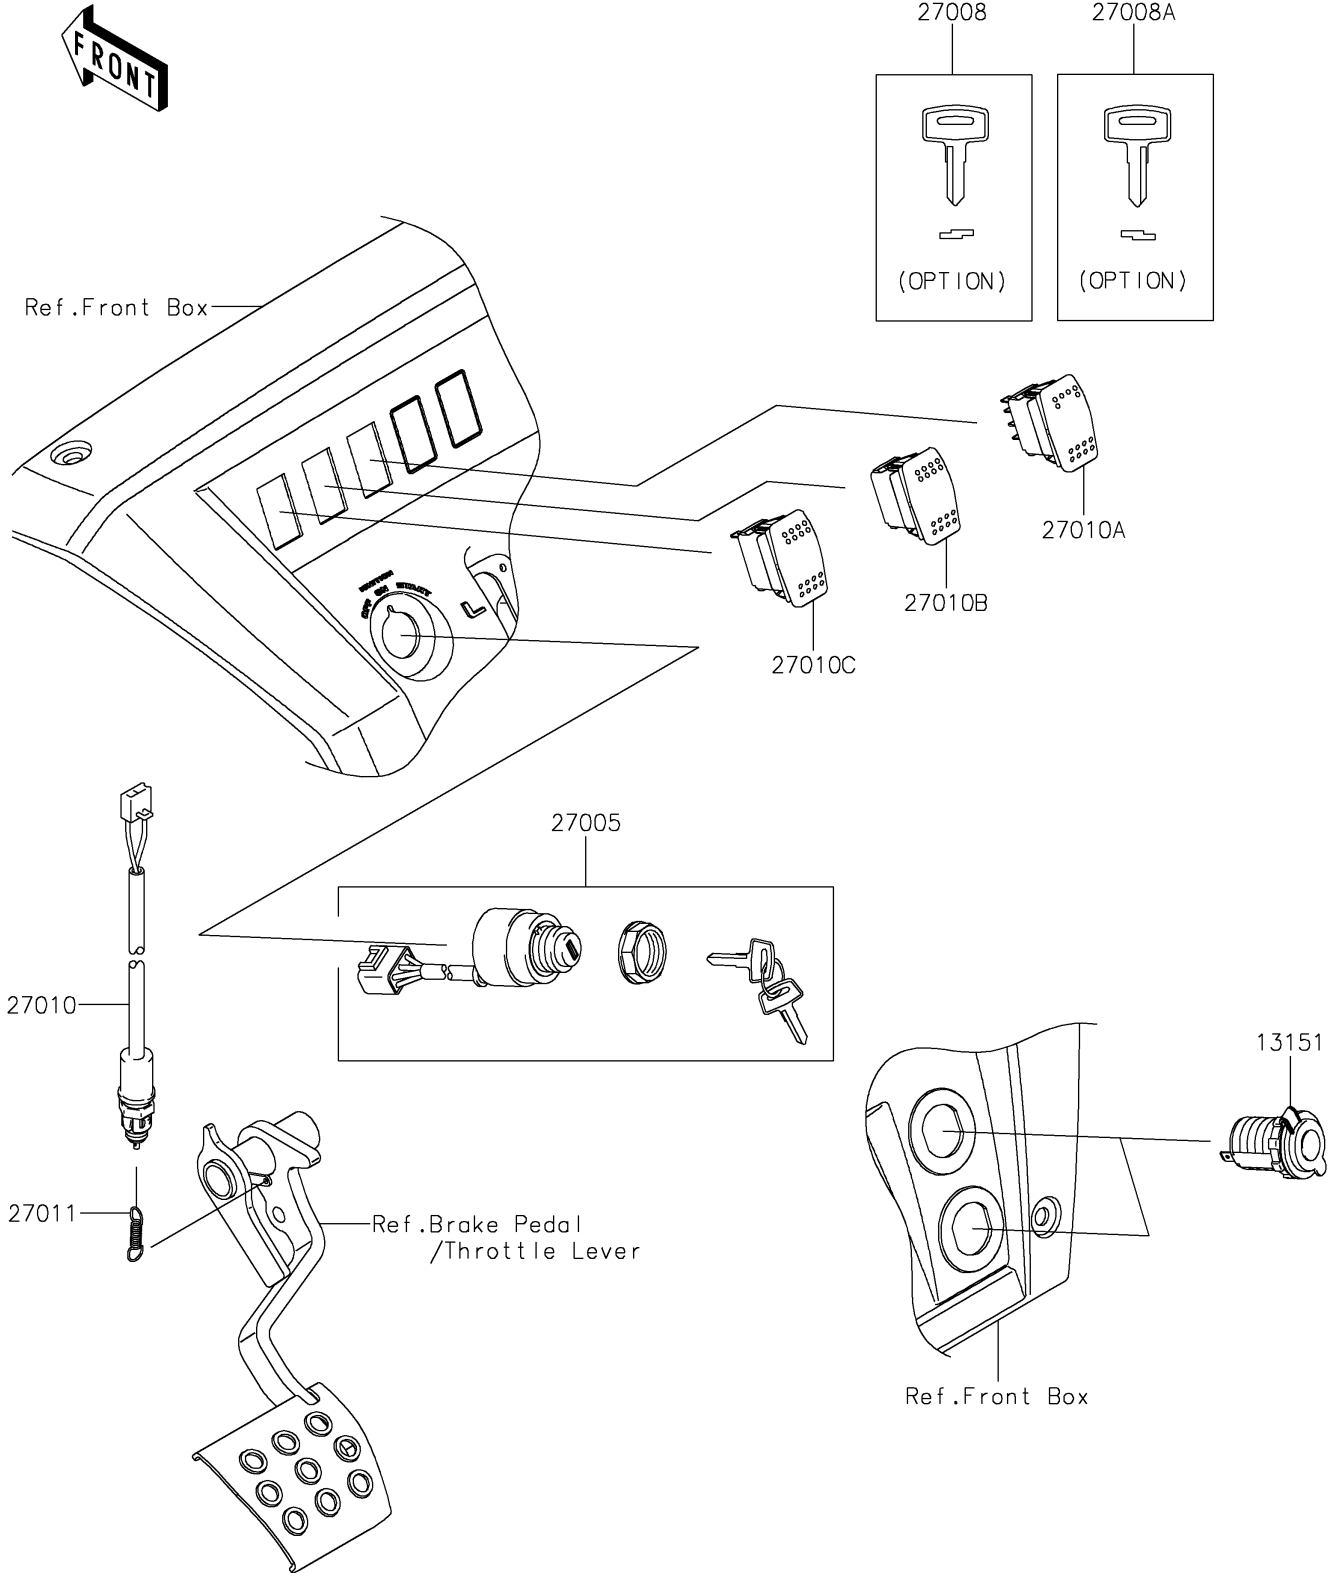

2018 MULE PRO-FX™ PARTS DIAGRAM

Ignition Switch

F2770

2018 MULE PRO-FX™ PARTS LIST

Ignition Switch

ITEM NAME	PART NUMBER	QUANTITY
SWITCH-COMP,OUTLET,12V (Ref # 13151)	13151-0556	2
SWITCH-ASSY-IGNITION (Ref # 27005)	27005-0643	1
KEY-LOCK,BLANK (Ref # 27008)	27008-1153	1
KEY-LOCK,BLANK (Ref # 27008A)	27008-1157	1
SWITCH,BRAKE (Ref # 27010)	27010-0724	1
SWITCH,HEAD LAMP (Ref # 27010A)	27010-0750	1
SWITCH,2WD/4WD (Ref # 27010B)	27010-0751	1
SWITCH,DIFF LOCK (Ref # 27010C)	27010-0810	1
SPRING,BRAKE LAMP SWITCH (Ref # 27011)	27011-006	1