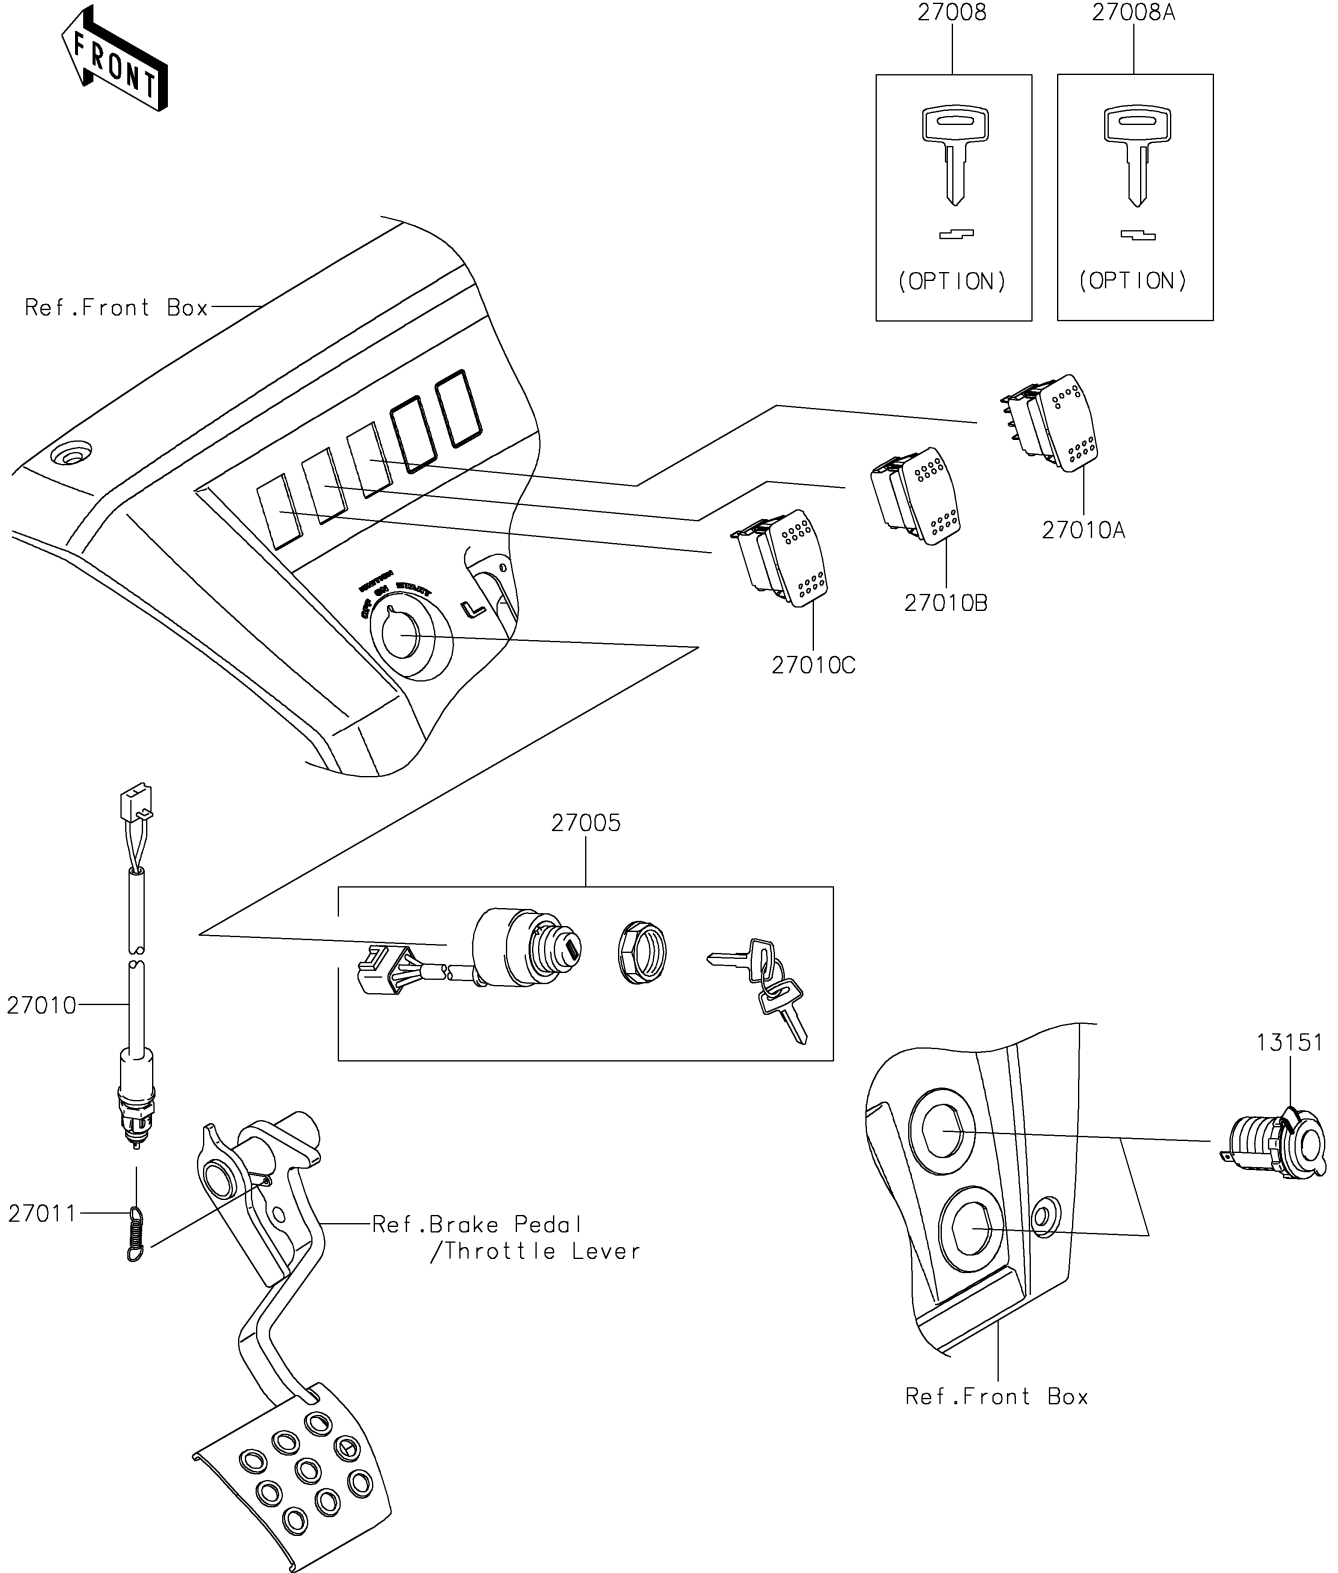

# 2019 MULE PRO-FX™ PARTS DIAGRAM

## Ignition Switch

F2770

### Ignition Switch

ITEM NAME	PART NUMBER	QUANTITY
SWITCH-COMP,OUTLET,12V (Ref # 13151)	13151-0556	2
SWITCH-ASSY-IGNITION (Ref # 27005)	27005-0643	1
KEY-LOCK,BLANK (Ref # 27008)	27008-1153	1
KEY-LOCK,BLANK (Ref # 27008A)	27008-1157	1
SWITCH,BRAKE (Ref # 27010)	27010-0724	1
SWITCH,HEAD LAMP (Ref # 27010A)	27010-0750	1
SWITCH,2WD/4WD (Ref # 27010B)	27010-0751	1
SWITCH,DIFF LOCK (Ref # 27010C)	27010-0810	1
SPRING,BRAKE LAMP SWITCH (Ref # 27011)	27011-006	1