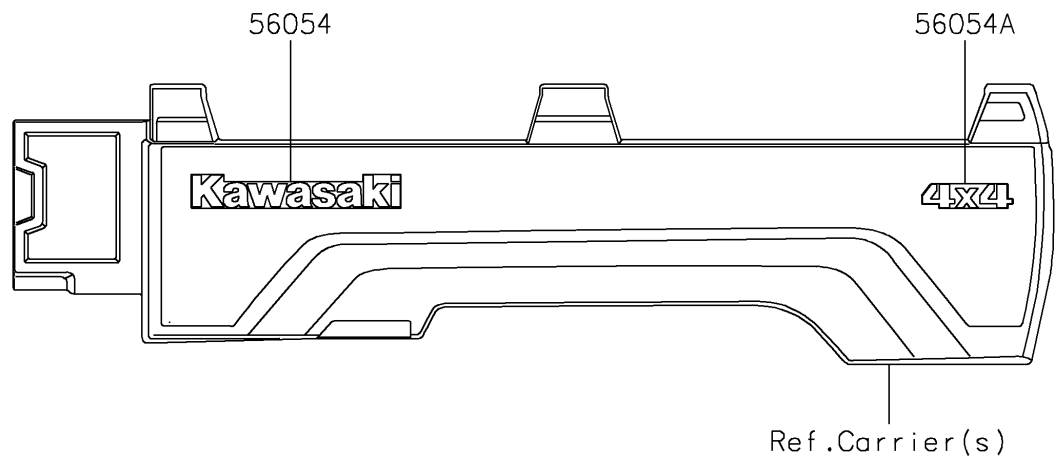

2018 MULE PRO-FX™ PARTS DIAGRAM

Decals

F2861

2018 MULE PRO-FX™ PARTS LIST

Decals

ITEM NAME	PART NUMBER	QUANTITY
MARK,CARRIER,KAWASAKI (Ref # 56054)	56054-1530	2
MARK,SIDE PLATE,4X4 (Ref # 56054A)	56054-1809	2
MARK,FR FENDER,MULE PRO-FX (Ref # 56054B)	56054-1823	2