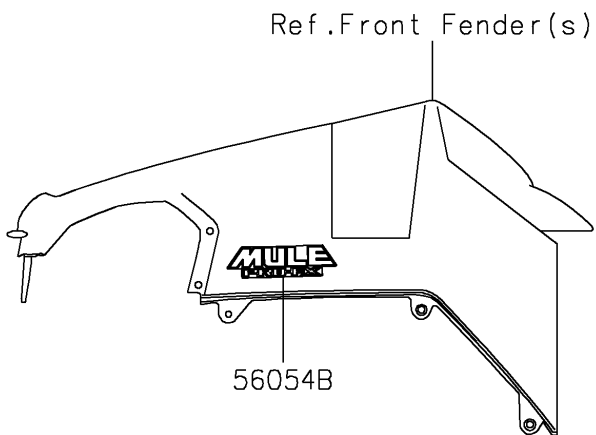

2018 MULE PRO-FX™ PARTS DIAGRAM

Decals

F2861

2018 MULE PRO-FX™ PARTS LIST

Decals

ITEM NAME	PART NUMBER	QUANTITY
MARK,CARRIER,KAWASAKI (Ref # 56054)	56054-1530	2
MARK,SIDE PLATE,4X4 (Ref # 56054A)	56054-1809	2
MARK,FR FENDER,MULE PRO-FX (Ref # 56054B)	56054-1823	2