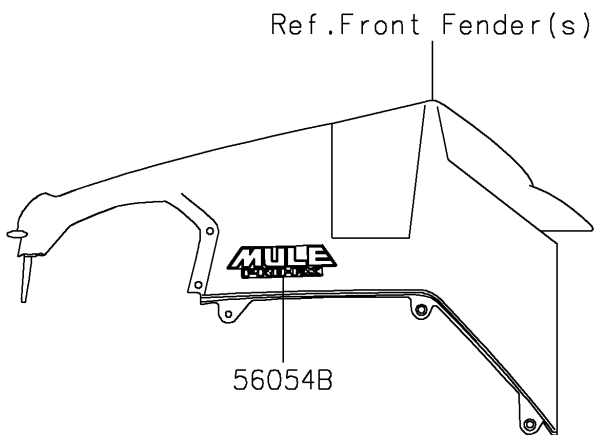

# 2019 MULE PRO-FX™ PARTS DIAGRAM

Decals

F2861

### Decals

ITEM NAME	PART NUMBER	QUANTITY
MARK,CARRIER,KAWASAKI (Ref # 56054)	56054-1530	2
MARK,SIDE PLATE,4X4 (Ref # 56054A)	56054-1809	2
MARK,FR FENDER,MULE PRO-FX (Ref # 56054B)	56054-1823	2